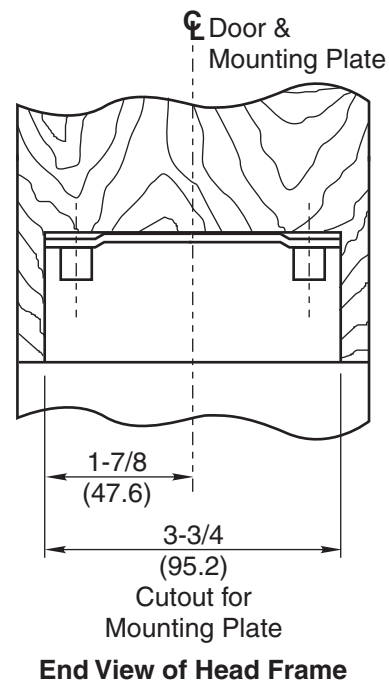

198 Wood Mounting Plate Center Hung

- NOTES:
1. Do not scale drawing.
 2. Right hand shown.
 3. All dimensions given in inches (mm).

198 Wood Mounting Plate Center Hung

ASSA ABLOY

TEMPLATE NUMBER	REV	DATE
OC60010	3	01/22