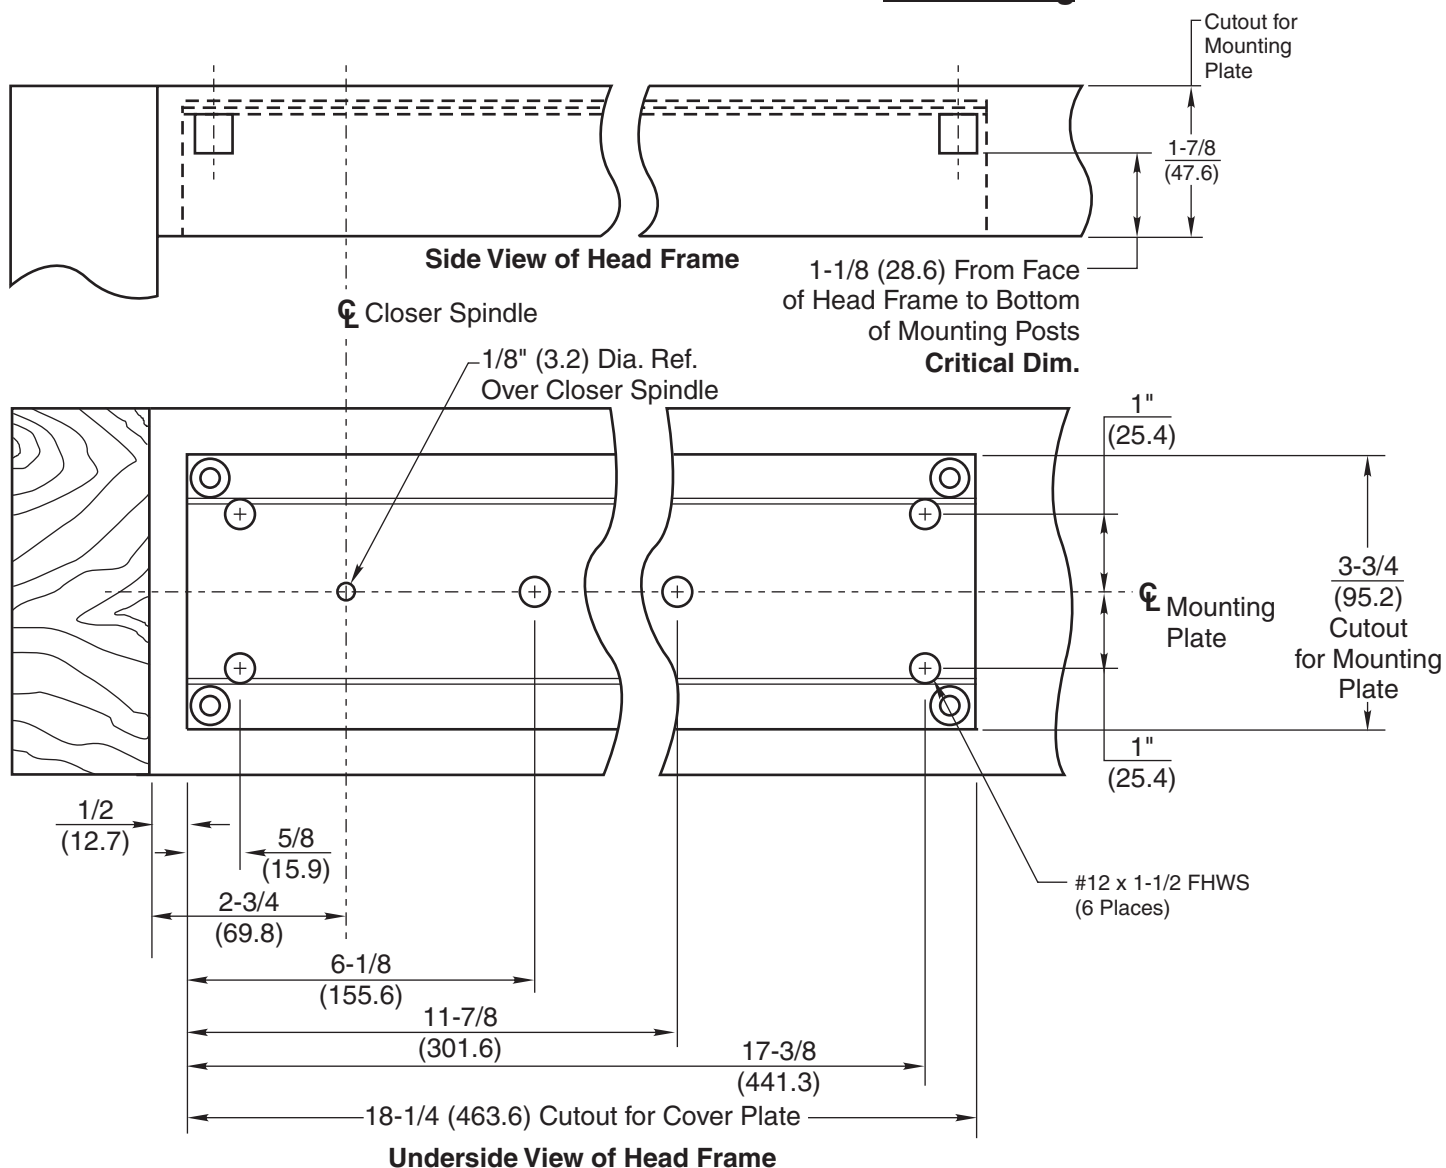

198 Wood Mounting Plate Center Hung

- NOTES:
1. Do not scale drawing.
 2. Right hand shown.
 3. All dimensions given in inches (mm).

198 Wood Mounting Plate Center Hung

ASSA ABLOY

TEMPLATE NUMBER	REV	DATE
OC60010	3	01/22