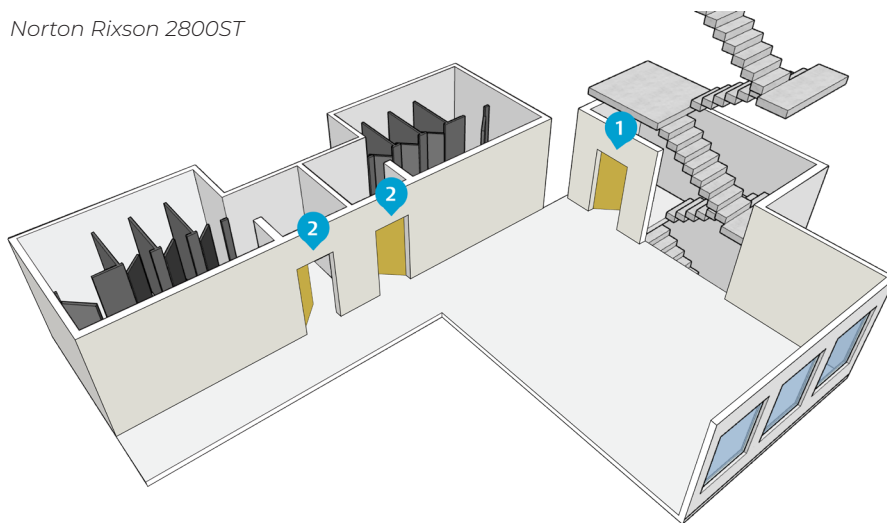

The ASSA ABLOY Group is the global leader in access solutions. Every day, we help billions of people experience a more open world.

The 2800ST is designed to make doors easy to open while maintaining enough force to close doors securely. The single closer and track assembly can support up to four mounting positions and has a unique adjustable arm to simplify installation.

ADDITIONAL FEATURES

- Adjustable spring size 1 through 6
- Door weight: 250 lbs.
- Non-handed
- Cast aluminum body
- Forward facing valves
- 30-year warranty

Ideal for applications where both security and accessibility are a priority.

Security

The 2800ST provides reliable closing where safety is a priority, without sacrificing convenience.

Accessibility

Comfortable opening eases everyone's passage through frequently-used doors.

Since 1880, Norton Rixson door controls have been an integral part of schools, hospitals and businesses around the globe. When you need products and people that perform at the highest level, rely on Norton Rixson – From Open to Close.

NORTON RIXSON | WWW.NORTONRIXSON.COM

3000 Highway 74 East | Monroe, NC 28112 | Tel: 1 877 974 2255

ASSA ABLOY OPENING SOLUTIONS DOOR SECURITY SOLUTIONS CANADA | WWW.ASSAABLOYDSS.CA

160 Four Valley Drive | Vaughan, Ontario, L4K 4T9 Canada | Tel: 800 461 3007