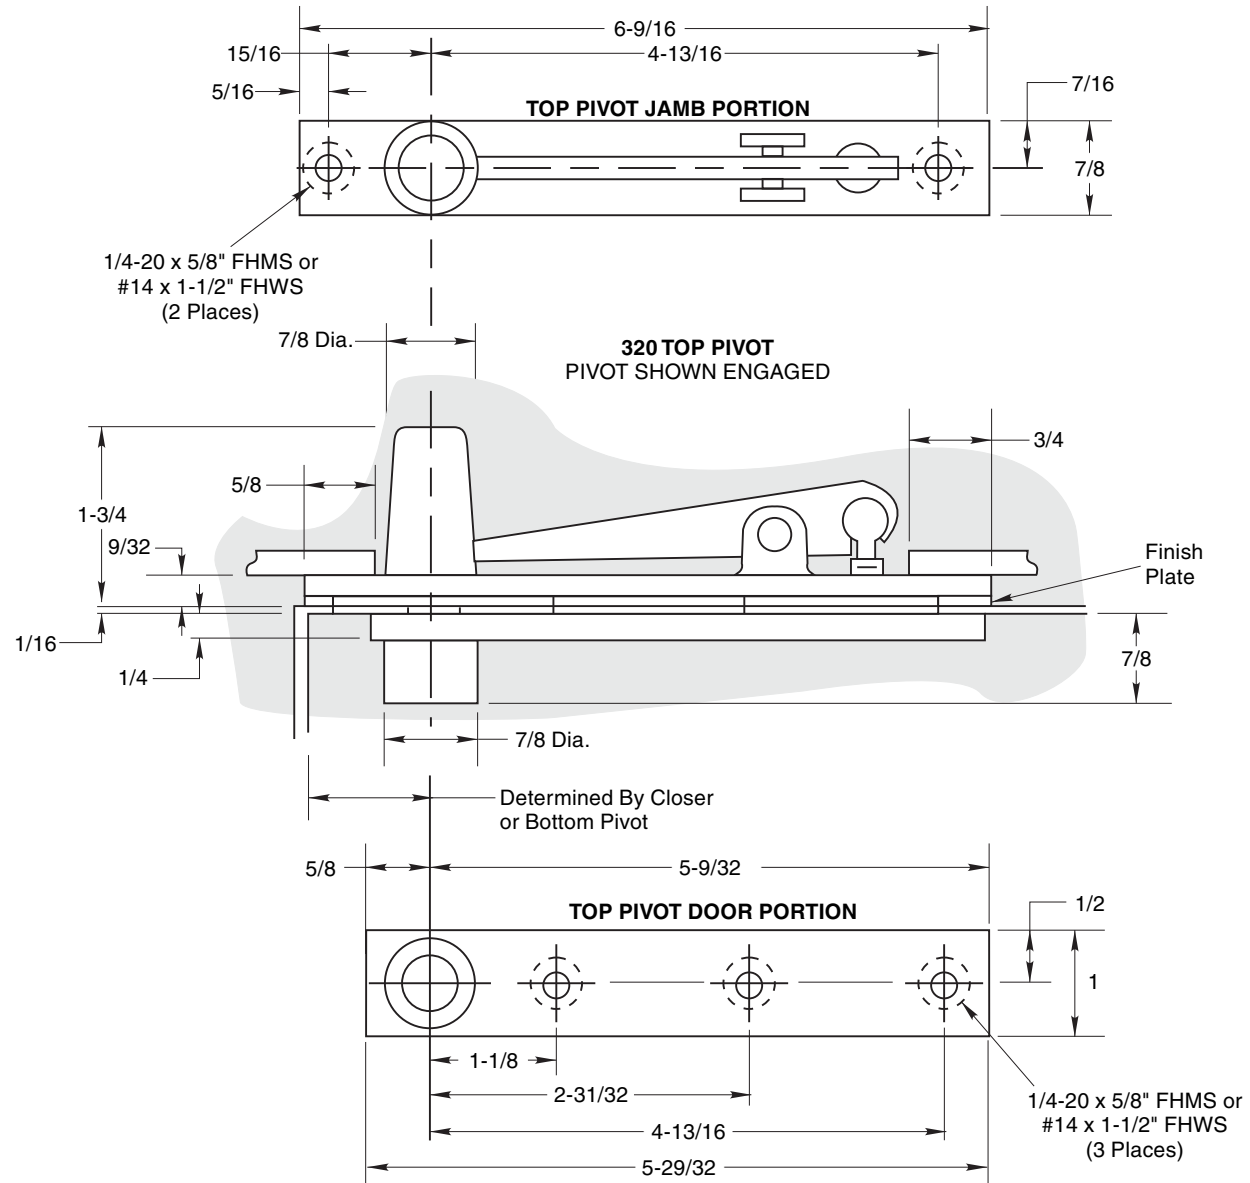

Notes:

1. Do not scale drawing.
2. All dimensions are in inches.

**320 Top Pivot
 Center Hung**

ASSA ABLOY

TEMPLATE NUMBER	REV	DATE
TP40200	3	01/22

Approved 2023-12-15