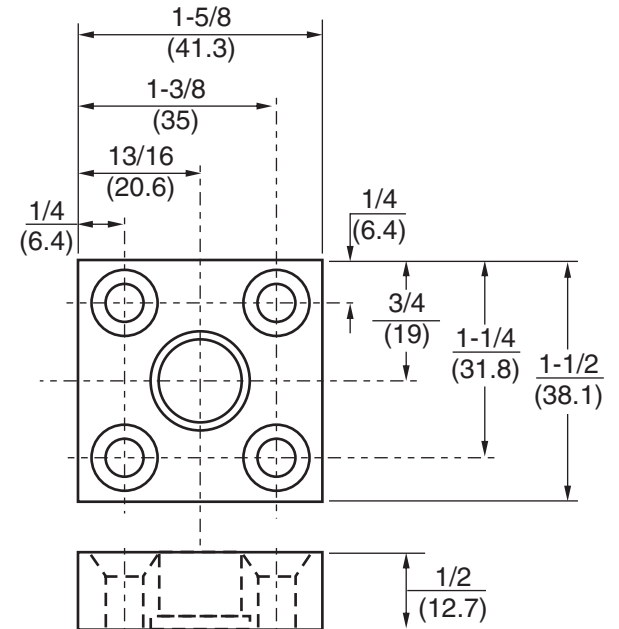

1/4-20 x 5/8" FHMS or
 #14 x 1-1/2" FHWS

12-24 x 5/8" FHMS or
 #12 x 1-1/4" FHWS
 (2 Places)

340 Top Pivot Less Finish Plate
Pivot Shown Engaged

Note:

1. Do not scale drawing.
2. Dimensions given in inches (mm).
3. See Template PS30200.

**340 x 102 Top Pivot
 Center Hung
 Non Handed**

ASSA ABLOY

TEMPLATE NUMBER	REV	DATE
TP40650	3	01/22