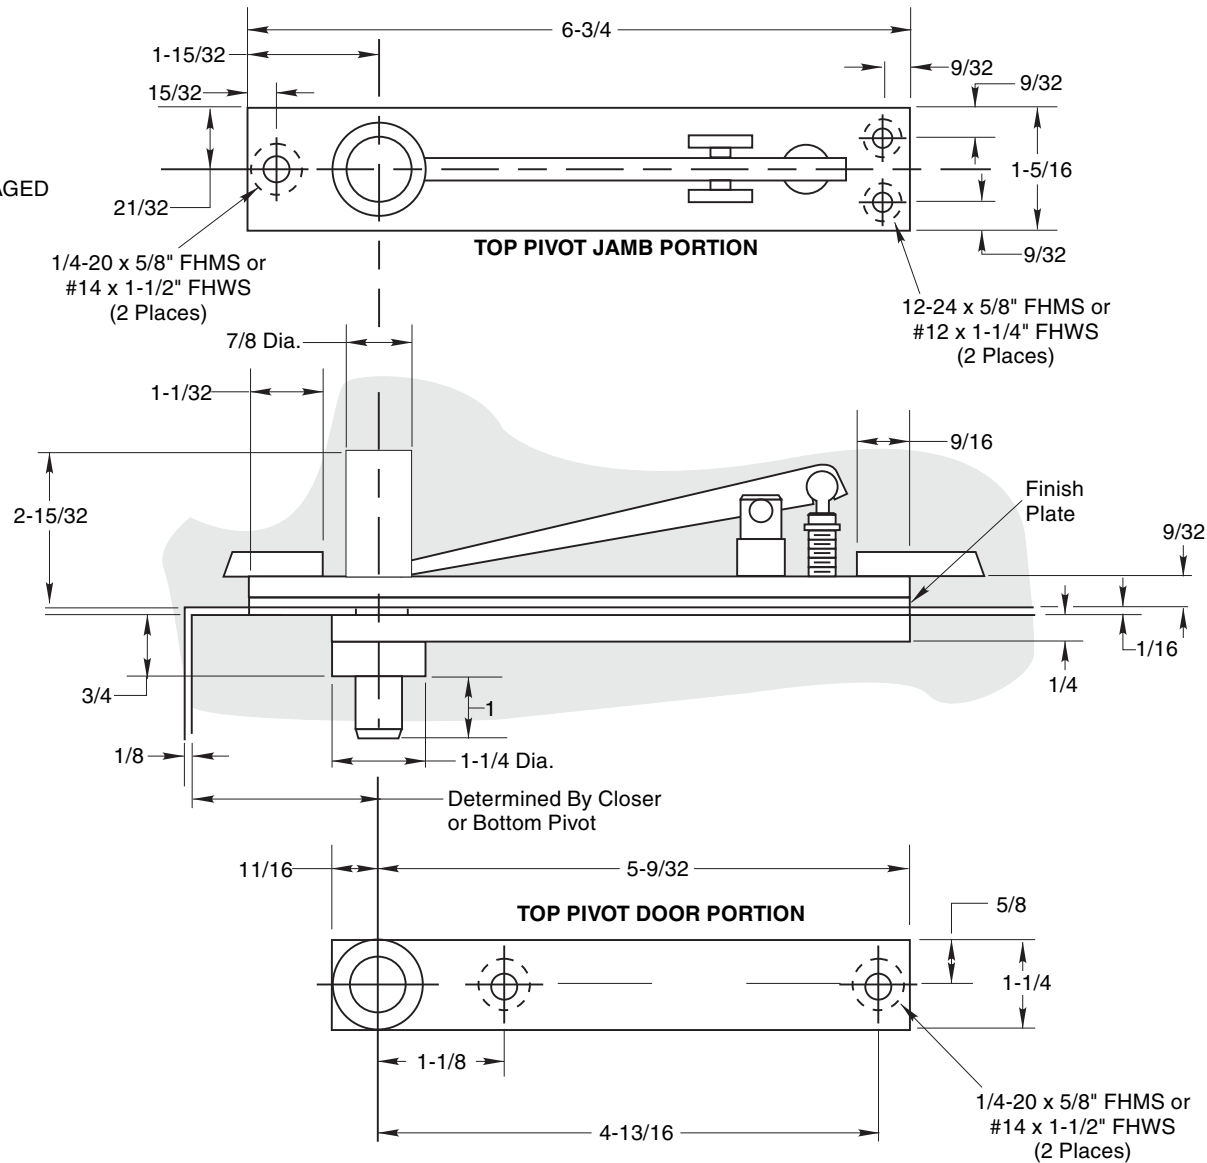

Notes:

- 1. Do not scale drawing.
- 2. All dimensions are in inches.

**345 TOP PIVOT
PIVOT SHOWN ENGAGED**

**345 Top Pivot
Center Hung**

ASSA ABLOY

TEMPLATE NUMBER	REV	DATE
TP40215	3	01/22