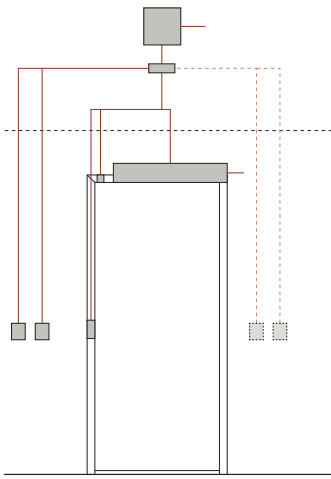

THE PROBLEM: Installing an operator on a single-use bathroom typically requires many components, complex wiring and lots of time.

THE SOLUTION: Norton Rixson offers two, single use restroom kits, compatible with select, WiFi enabled low energy operators. Our complete solution features three components, simplifies wiring and requires significantly less time to install and program.