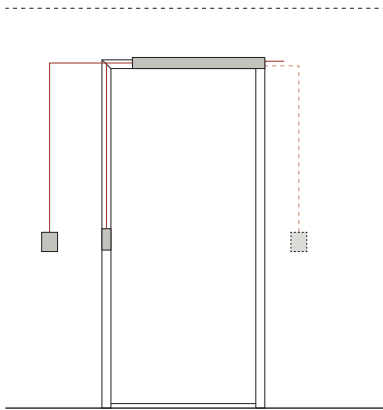

THE PROBLEM: Installing an operator on a single-use bathroom typically requires many components, complex wiring and lots of time.

THE SOLUTION: Norton Rixson offers two, single use restroom kits, compatible with select, WiFi enabled low energy operators. Our complete solution features three components, simplifies wiring and requires significantly less time to install and program.

Norton Rixson operators are the easiest to install on single-use restroom doors!

Norton Rixson WiFi enabled operators:

- Secure, password protected WiFi hot spot - no connection to building's IT required
- Simple setup, no app required
- Easy to view status
- Simple and fast adjustments without removing cover
- Programmable inputs