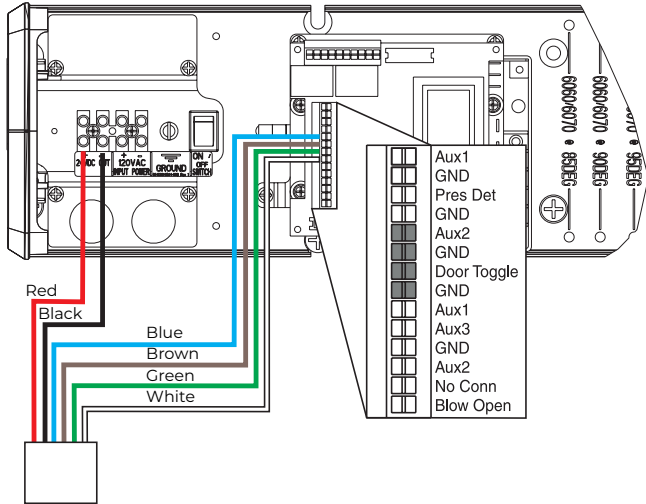

## Single and Double Door Options

#### 6300 Series with 523 Kit

**NOTE:**

Locations of LZR Flatscans can be reversed on 6000 Series Single Door applications. To reverse:

- Reverse Blue/Brown wires
- Reverse Green/White wires

The ASSA ABLOY Group is the global leader in access solutions. Every day we help people feel safe, secure and experience a more open world.