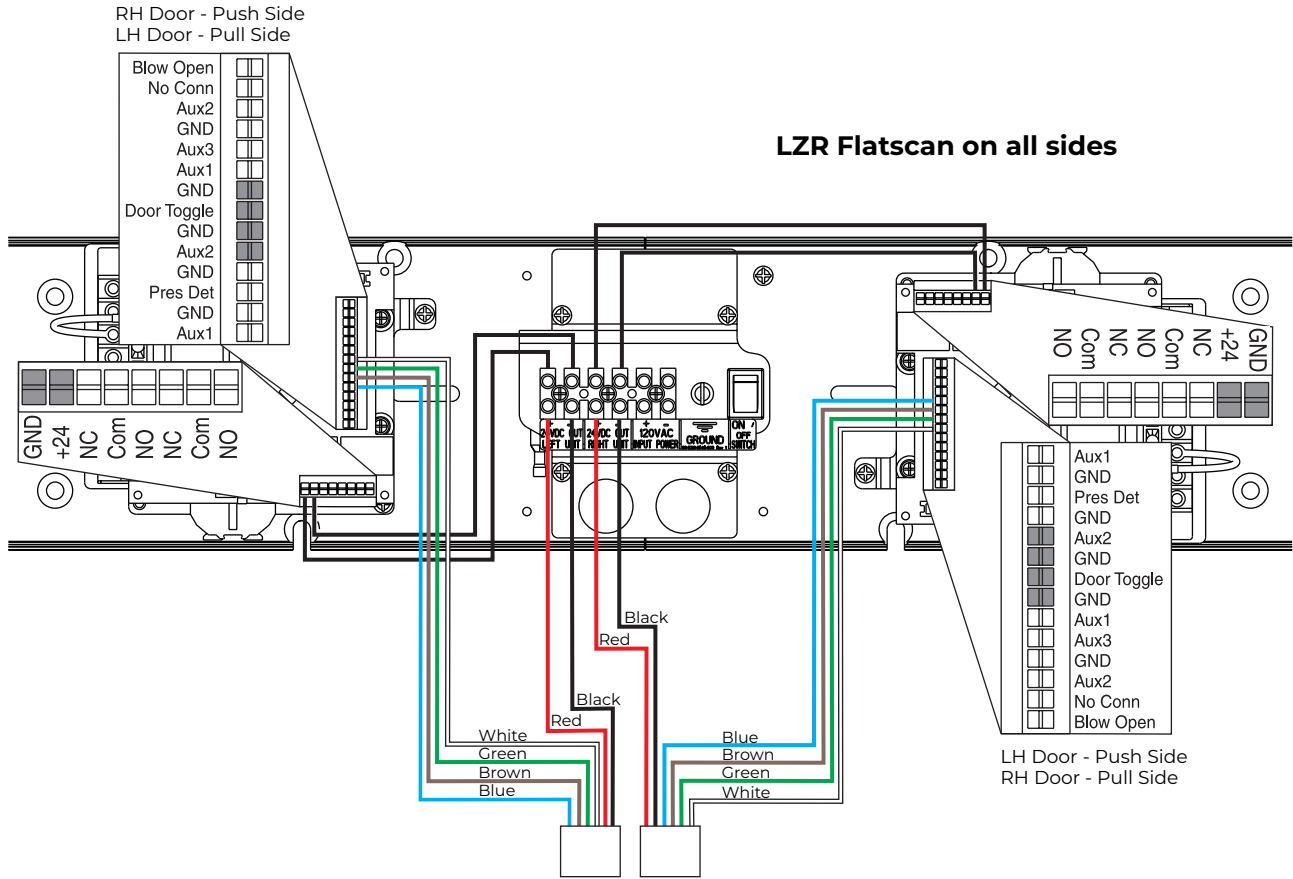

The ASSA ABLOY Group is the global leader in access solutions. Every day we help people feel safe, secure and experience a more open world.

D6000 Series with (2) 523 Kits

Technical Product Support:
Monroe, NC 28112 USA
Phone: 877.974.2255 ext: 2
Techsupport.NortonRixson@assaabloy.com
NortonRixson.com

Norton Rixson is a brand associated with ASSA ABLOY Accessories and Door Controls Group, Inc., an ASSA ABLOY Group company. Copyright © 2021, 2023, ASSA ABLOY Accessories and Door Controls Group, Inc. All rights reserved. Reproduction in whole or in part without the express written permission of ASSA ABLOY Accessories and Door Controls Group, Inc. is prohibited.