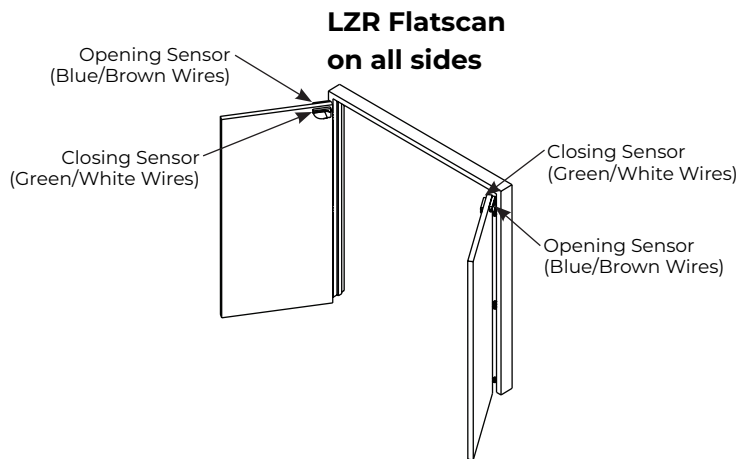

The ASSA ABLOY Group is the global leader in access solutions. Every day we help people feel safe, secure and experience a more open world.

D6000 Series with (2) 523 Kits

Technical Product Support:
Monroe, NC 28112 USA
Phone: 877.974.2255 ext: 2
Techsupport.NortonRixson@assaabloy.com
NortonRixson.com

Norton Rixson is a brand associated with ASSA ABLOY Accessories and Door Controls Group, Inc., an ASSA ABLOY Group company. Copyright © 2021, 2023, ASSA ABLOY Accessories and Door Controls Group, Inc. All rights reserved. Reproduction in whole or in part without the express written permission of ASSA ABLOY Accessories and Door Controls Group, Inc. is prohibited.