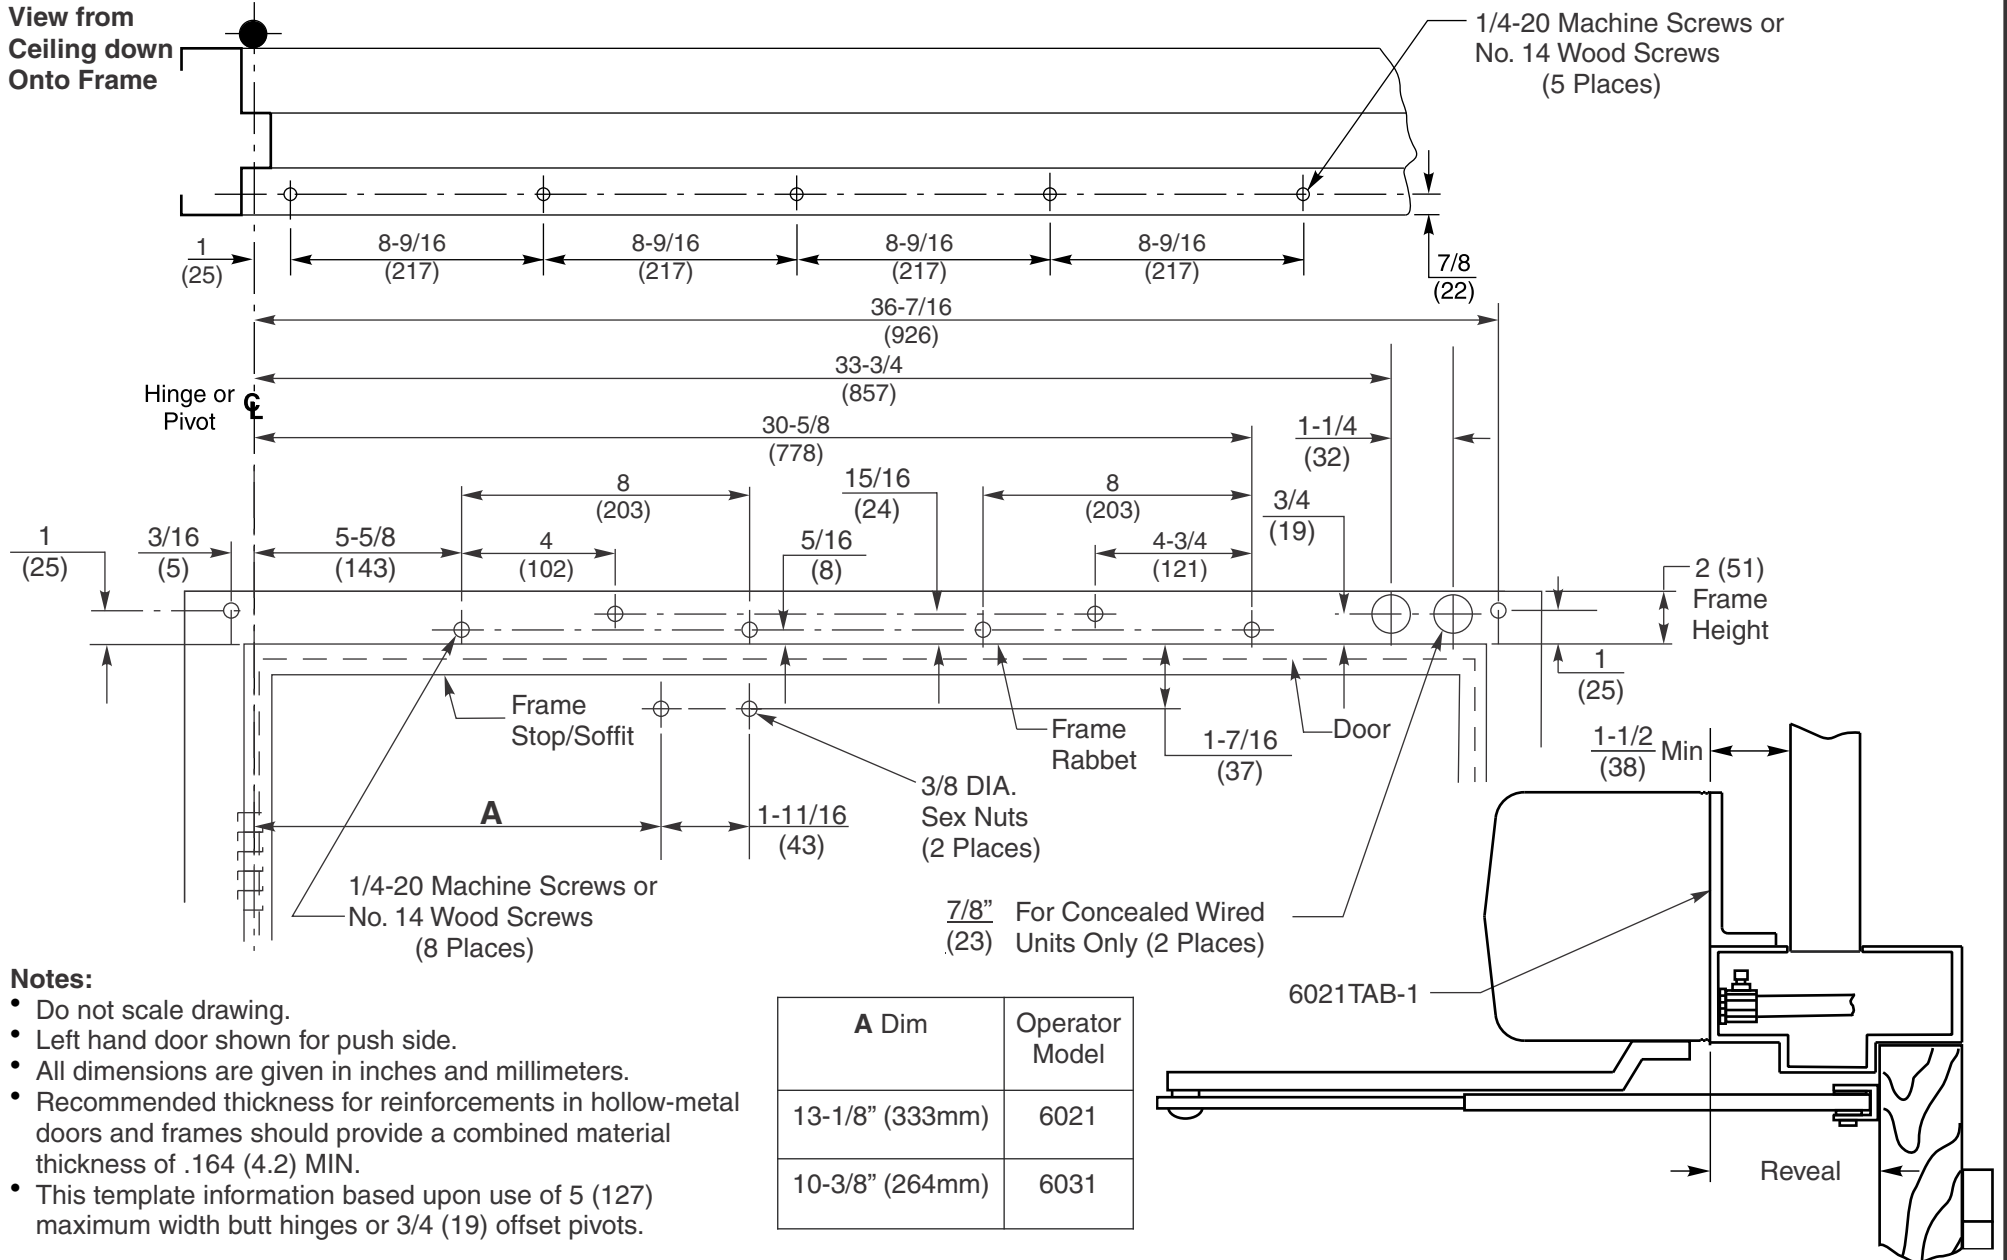

View from
Ceiling down
Onto Frame

**6021/6031 Series Operator Installation Template
for Transom Application using 6021TAB-1 angle bracket
on 36" wide doors
For Reveal of 2-3/4" (70mm) to 6-7/8" (175mm)**

Norton®

ASSA ABLOY

www.nortondoortcontrols.com

TEMPLATE NUMBER	REV	DATE
80-7360-1022-020	1	07/19