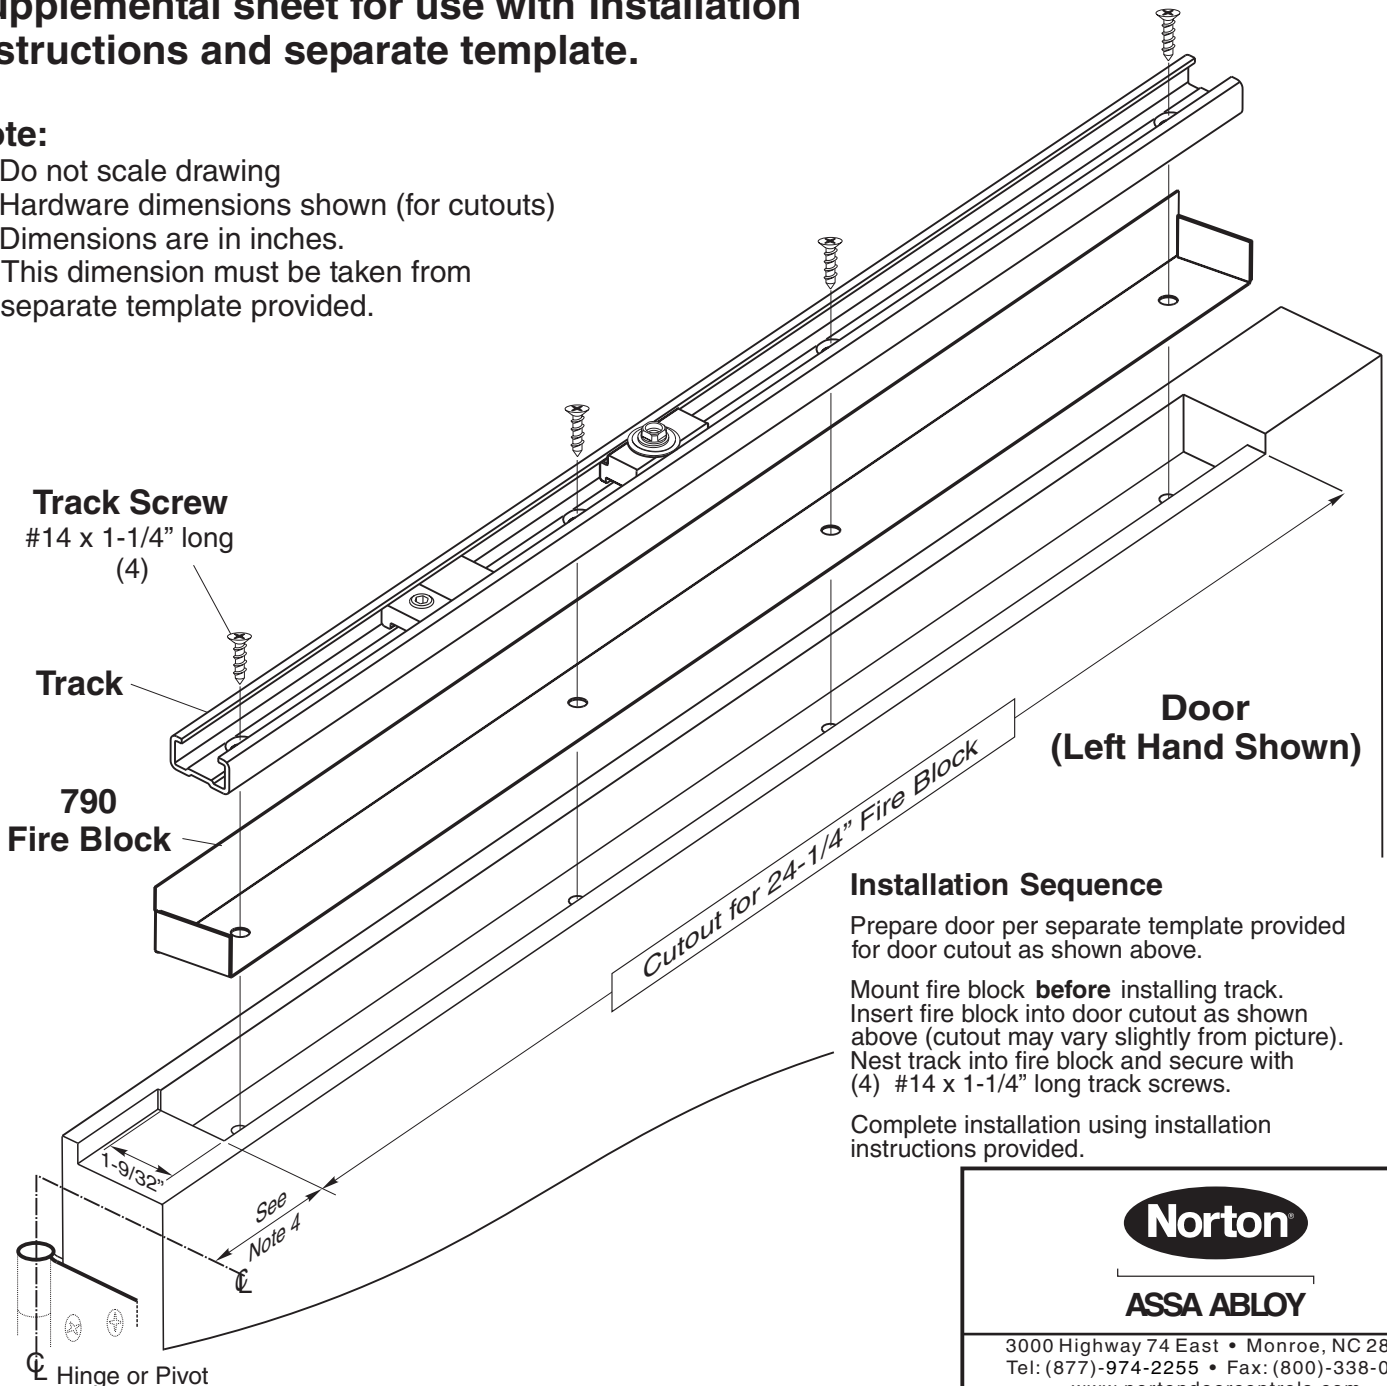

Series 7290MPI x 790 (infinite hold open range)
 Series 7290MPS x 790 (selective hold open range)
 Non-Hold-Open Models

ASSA ABLOY

Installation Instructions

*For wood doors 1- 3/4" to 2 - 1/4" (45-57mm) thick
 hung in a hollow metal frame*

**Fire Block for
 Overhead Concealed Closers
 Holder Releasing Device
 with Rigid Slide Arm**

CAUTION
 An incorrectly installed or improperly
 adjusted door closer can cause property
 damage or personal injury. These instructions
 should be followed to avoid the possibility
 of misapplication or misadjustment.

*Standard butt hinge
 Labeled 20 minute fire
 door openings*

Supplemental sheet for use with Installation Instructions and separate template.

Note:

1. Do not scale drawing
2. Hardware dimensions shown (for cutouts)
3. Dimensions are in inches.
4. This dimension must be taken from separate template provided.