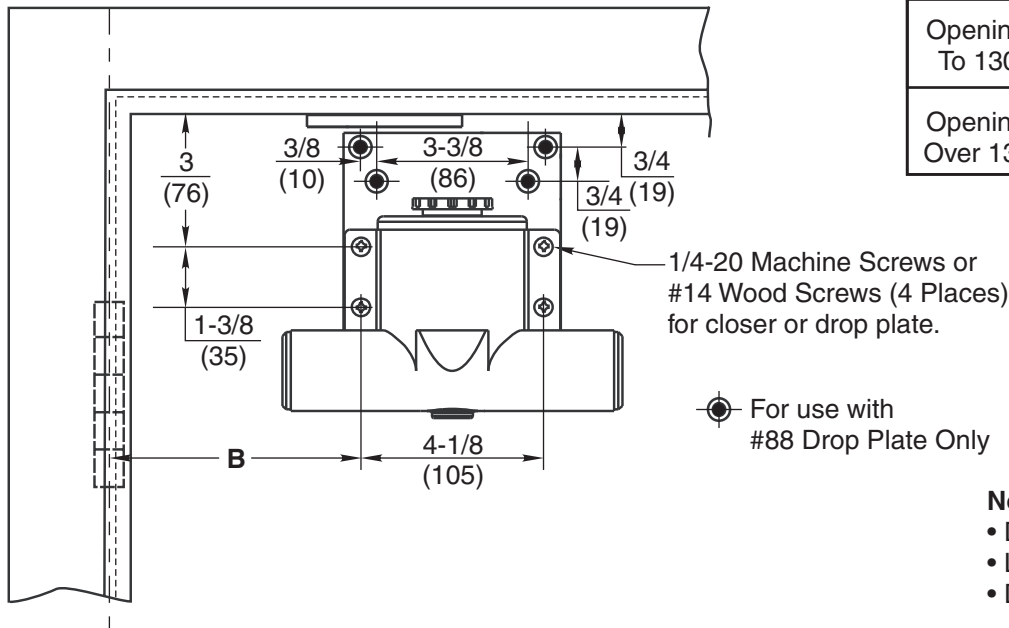

C Hinge or Pivot

Degree of Opening	Dim. A	Dim. B
Openings To 130°	7-3/4 (197)	8-1/2 (216)
Openings Over 130°	5-3/4 (146)	6-1/2 (165)

- Notes:**
- Do not scale drawing.
 - Left hand door shown.
 - Dimensions are in inches (mm).

**Series 78-B/F-PA Door Closers with 1618 Soffit Plate
 Non-Hold Open Parallel Arm Installation
 With or Without No. 88 Drop Plate
 Closer Sizes 78-B/D-PA or 78-E/F-PA**

TEMPLATE NUMBER	REV	DATE
7349-0201	3	12/21