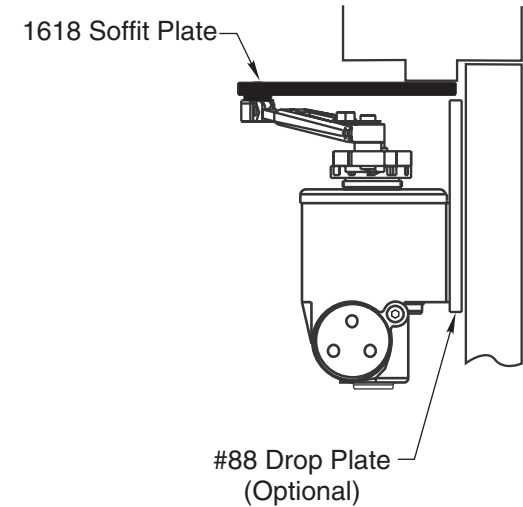

C Hinge or Pivot

Degree of Opening	Dim. A	Dim. B
Openings To 130°	7-3/4 (197)	8-1/2 (216)
Openings Over 130°	5-3/4 (146)	6-1/2 (165)

- Notes:**
- Do not scale drawing.
 - Left hand door shown.
 - Dimensions are in inches (mm).

**Series 78-B/F-PA Door Closers with 1618 Soffit Plate
 Non-Hold Open Parallel Arm Installation
 With or Without No. 88 Drop Plate
 Closer Sizes 78-B/D-PA or 78-E/F-PA**

TEMPLATE NUMBER	REV	DATE
7349-0201	3	12/21