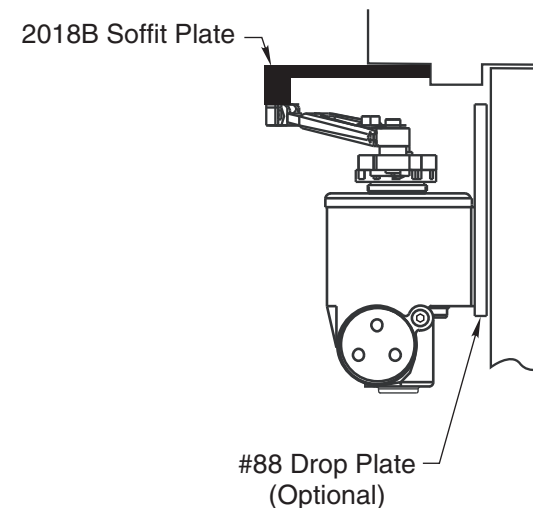

Degree of Opening	Dim. A	Dim. B
Openings To 130°	7-3/4 (197)	8-1/2 (216)
Openings Over 130°	5-3/4 (146)	6-1/2 (165)

- Notes:**
- Do not scale drawing.
 - Left hand door shown.
 - Dimensions are in inches (mm).

**Series 78-B/F-PA Door Closers with 2018B Soffit Plate
 Non-Hold Open Parallel Arm Installation
 With or Without No. 88 Drop Plate
 Closer Sizes 78-B/D-PA or 78-E/F-PA**

ASSA ABLOY

TEMPLATE NUMBER	REV	DATE
7349-0203	3	12/21