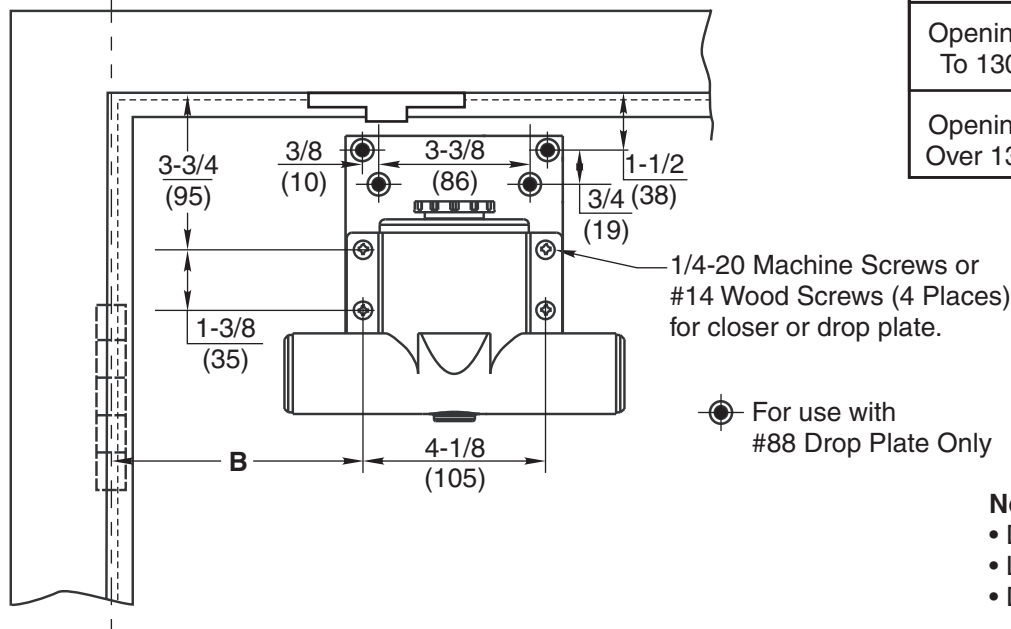

Degree of Opening	Dim. A	Dim. B
Openings To 130°	7-3/4 (197)	8-1/2 (216)
Openings Over 130°	5-3/4 (146)	6-1/2 (165)

- Notes:**
- Do not scale drawing.
 - Left hand door shown.
 - Dimensions are in inches (mm).

**Series 78-B/F-PA Door Closers with 2018B Soffit Plate
 Non-Hold Open Parallel Arm Installation
 With or Without No. 88 Drop Plate
 Closer Sizes 78-B/D-PA or 78-E/F-PA**

ASSA ABLOY

TEMPLATE NUMBER	REV	DATE
7349-0203	3	12/21