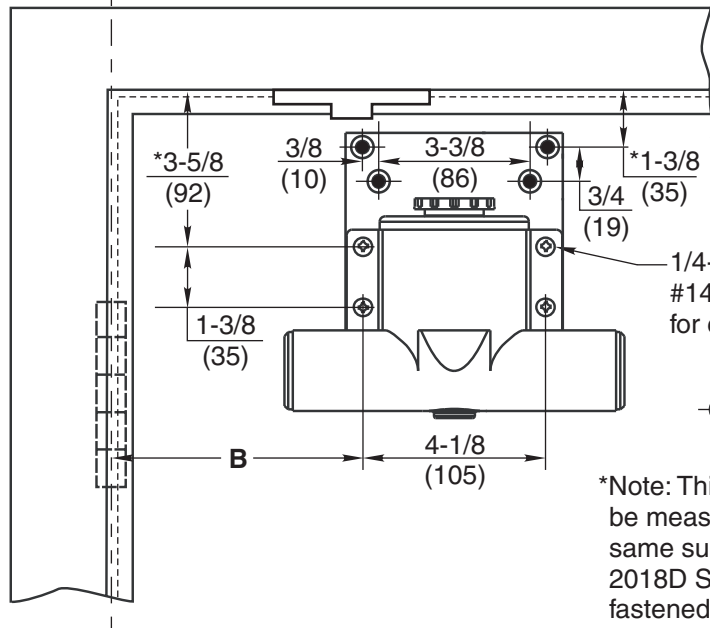

⊕ Hinge
 or Pivot

⊕ For use with
 #88 Drop Plate Only

*Note: This dimension must
 be measured from the
 same surface that the
 2018D Soffit Bracket is
 fastened to.

Degree of Opening	Dim. A	Dim. B
Openings To 130°	7-3/4 (197)	8-1/2 (216)
Openings Over 130°	5-3/4 (146)	6-1/2 (165)

Indexing of Main Arm

Left Hand Door

Right Hand Door

2018D Soffit Bracket

Notes:

- Do not scale drawing.
- Left hand door shown.
- Dimensions are in inches (mm).

**Series 78-B/F-PA Door Closers with 2018D Soffit Bracket
 Non-Hold Open Parallel Arm Installation
 With or Without No. 88 Drop Plate
 Closer Sizes 78-B/D-PA or 78-E/F-PA**