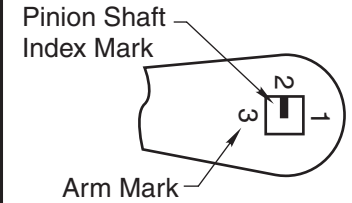

⊕ Hinge
 or Pivot

⊕ For use with
 #88 Drop Plate Only

*Note: This dimension must
 be measured from the
 same surface that the
 2018D Soffit Bracket is
 fastened to.

Degree of Opening	Dim. A	Dim. B
Openings To 130°	7-3/4 (197)	8-1/2 (216)
Openings Over 130°	5-3/4 (146)	6-1/2 (165)

Indexing of Main Arm

Left Hand Door

Right Hand Door

2018D Soffit Bracket

Notes:

- Do not scale drawing.
- Left hand door shown.
- Dimensions are in inches (mm).

**Series 78-B/F-PA Door Closers with 2018D Soffit Bracket
 Non-Hold Open Parallel Arm Installation
 With or Without No. 88 Drop Plate
 Closer Sizes 78-B/D-PA or 78-E/F-PA**