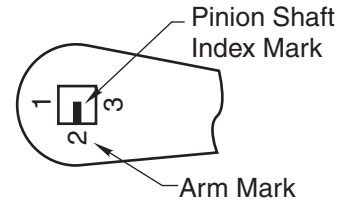

⊕ Hinge
 or Pivot

⊕ For use with
 #88 Drop Plate Only

*Note: This dimension must
 be measured from the
 same surface that the
 2018D Soffit Bracket is
 fastened to.

Degree of Opening	Dim. A	Dim. B
Openings To 130°	7-3/4 (197)	8-1/2 (216)
Openings Over 130°	5-3/4 (146)	6-1/2 (165)

Indexing of Main Arm

Left Hand Door

Right Hand Door

2018D Soffit Bracket

Notes:

- Do not scale drawing.
- Left hand door shown.
- Dimensions are in inches (mm).

**Series 78-B/F-PA Door Closers with 2018D Soffit Bracket
 Non-Hold Open Parallel Arm Installation
 With or Without No. 88 Drop Plate
 Closer Sizes 78-B/D-PA or 78-E/F-PA**