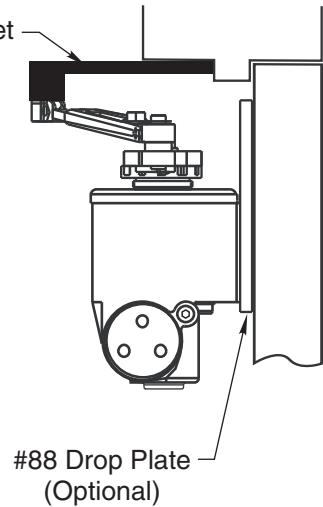

⊕ Hinge
 or Pivot

⊕ For use with
 #88 Drop Plate Only

*Note: This dimension must
 be measured from the
 same surface that the
 2018D Soffit Bracket is
 fastened to.

Degree of Opening	Dim. A	Dim. B
Openings To 130°	7-3/4 (197)	8-1/2 (216)
Openings Over 130°	5-3/4 (146)	6-1/2 (165)

Indexing of Main Arm

Left Hand Door

Right Hand Door

2018D Soffit Bracket

Notes:

- Do not scale drawing.
- Left hand door shown.
- Dimensions are in inches (mm).

**Series 78-B/F-PA Door Closers with 2018D Soffit Bracket
 Non-Hold Open Parallel Arm Installation
 With or Without No. 88 Drop Plate
 Closer Sizes 78-B/D-PA or 78-E/F-PA**