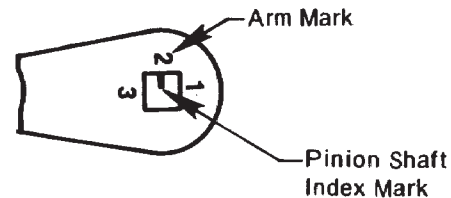

Indexing of Main Arm

Left Hand Door

Right Hand Door

Measurements are given in inches
 mm

Do Not Scale Drawing
 Left Hand Door Shown

**Series 78-B/F-PHA Door Closers with 2022 Bracket
 Hold-Open Parallel Arm Installation
 With or Without No. 88 Drop Plate
 Closer Sizes 78-B/D-PHA or 78-E/F-PHA**