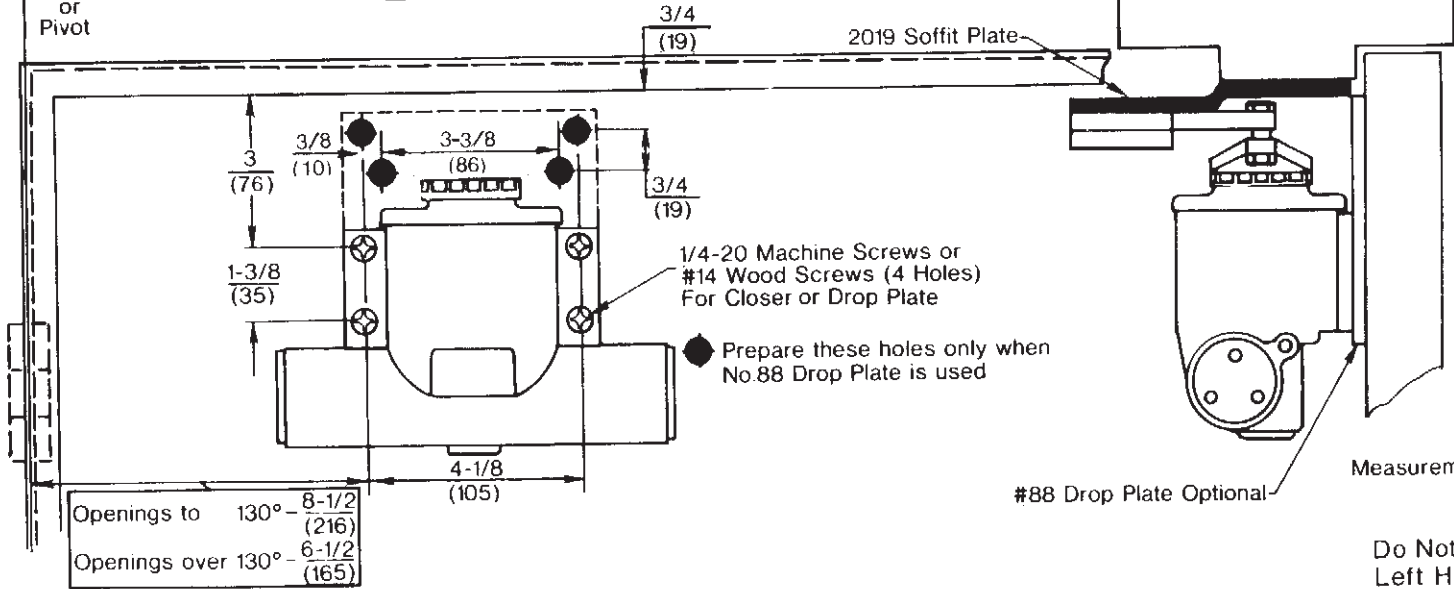

Hinge or Pivot

Do Not Scale Drawing
Left Hand Door Shown

**Series 78-B/F-(PRA or PHA) Door Closers With 2019 Soffit Plate
 Non Hold-Open or Hold-Open Parallel Rigid Arm Installation
 With or Without No. 88 Drop Plate
 Closer Sizes 78-B/D or 78-E/F**