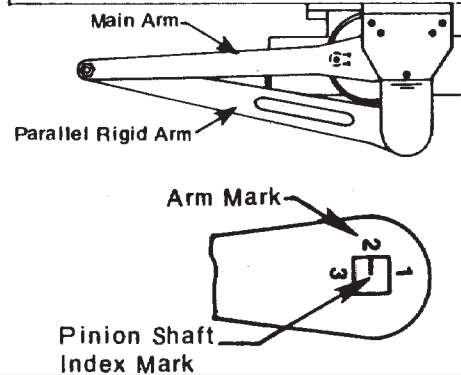

Indexing of Main Arm

Left Hand Door

Right Hand Door

Measurements are given in inches
 mm

Do Not Scale Drawing
 Left Hand Door Shown

Series 78-B/F-(PRA or PHA) Door Closers With 2019L Bracket
Non Hold-Open or Hold-Open Parallel Rigid Arm Installation
With or Without No. 88 Drop Plate
Closer Sizes 78-B/D or 78-E/F