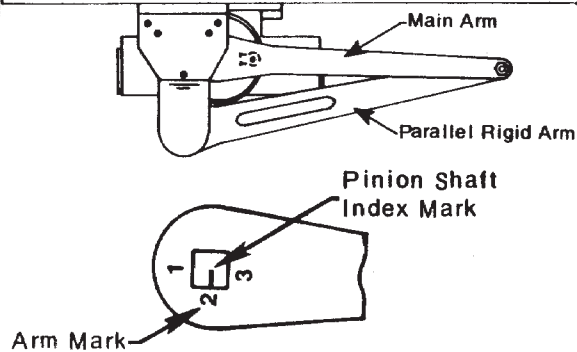

Indexing of Main Arm

Left Hand Door

Right Hand Door

Measurements are given in inches
 mm

Do Not Scale Drawing
 Left Hand Door Shown

Series 78-B/F-(PRA or PHA) Door Closers With 2019L Bracket
Non Hold-Open or Hold-Open Parallel Rigid Arm Installation
With or Without No. 88 Drop Plate
Closer Sizes 78-B/D or 78-E/F