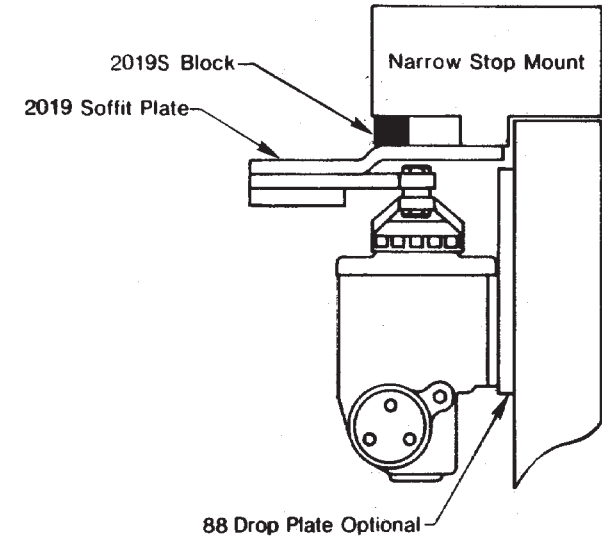

Indexing of Main Arm

Left Hand Door

Right Hand Door

Measurements are given in inches
 mm

Do Not Scale Drawing
 Left Hand Door Shown

**Series 78-B/F-(PRA or PHA) Door Closers With 2019S Spacer Block
 Non Hold-Open or Hold-Open Parallel Rigid Arm Installation
 With or Without No. 88 Drop Plate
 Closer Sizes 78-B/D or 78-E/F**