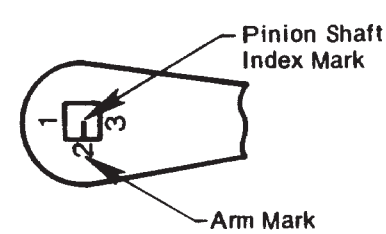

Indexing of Main Arm

Left Hand Door

Right Hand Door

Measurements are given in inches
 mm

Do Not Scale Drawing
 Left Hand Door Shown

**Series 78-B/F-(PRA or PHA) Door Closers With 2019S Spacer Block
 Non Hold-Open or Hold-Open Parallel Rigid Arm Installation
 With or Without No. 88 Drop Plate
 Closer Sizes 78-B/D or 78-E/F**