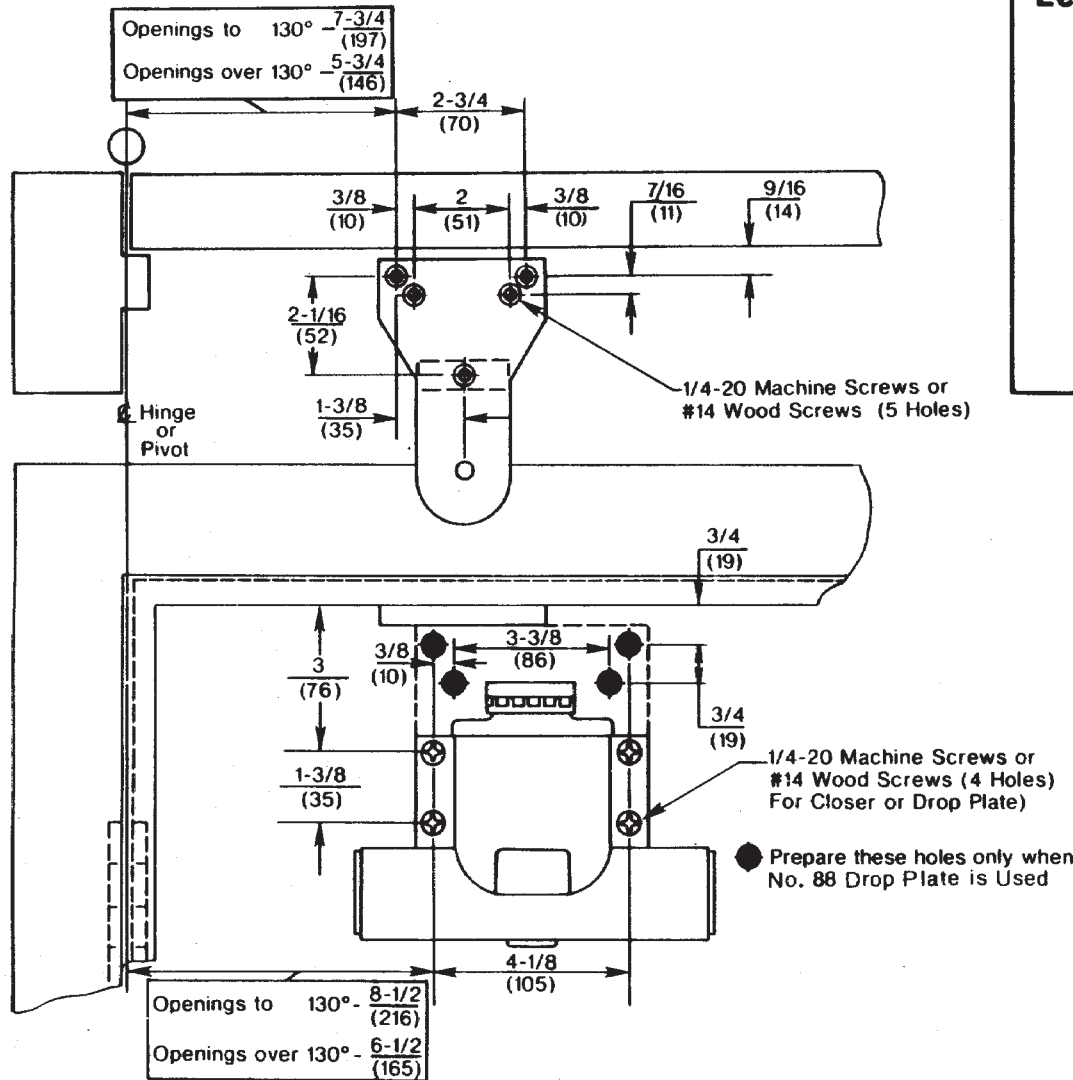

Indexing of Main Arm

Left Hand Door

Right Hand Door

Measurements are given in inches
 mm

Do Not Scale Drawing
 Left Hand Door Shown

**Series 78-B/F-(PRA or PHA) Door Closers With 2019S Spacer Block
 Non Hold-Open or Hold-Open Parallel Rigid Arm Installation
 With or Without No. 88 Drop Plate
 Closer Sizes 78-B/D or 78-E/F**

ASSA ABLOY

TEMPLATE NUMBER	REV	DATE
7349-0252	3	12/21