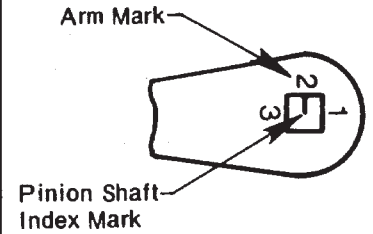

Indexing of Main Arm

Left Hand Door

Right Hand Door

Measurements are given in inches
 mm

Do Not Scale Drawing
 Left Hand Door Shown

**Series 78-B/F-(PRA or PHA) Door Closers With 2019S Spacer Block
 Non Hold-Open or Hold-Open Parallel Rigid Arm Installation
 With or Without No. 88 Drop Plate
 Closer Sizes 78-B/D or 78-E/F**