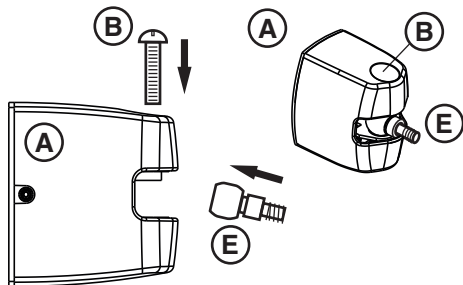

This 900 extension kit will extend the reach of the Armature Housing Assembly mounted on the door by 1-1/2" (38 mm). Additional spacers can be used to increase that length.

Install the Electromagnetic Assembly on the wall and the Armature Housing Assembly on the door. During the extension addition steps 3 & 4 removal of Armature Housing Assembly may be required to get better leverage.

1. Remove the screw (B) on the Armature Housing Assembly (A).
2. Push the cup washer upward in the Armature Housing Assembly (A) with the Contact Plate Assembly (C).
3. Remove the Contact Plate Assembly (C) by pulling away from (A).