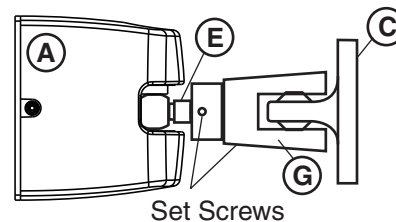

1. Remove the screw (B) on the Armature Housing Assembly (A).
2. Push the cup washer upward in the Armature Housing Assembly (A) with the Contact Plate Assembly (C).
3. Remove the Contact Plate Assembly (C) by pulling away from (A).

4. Using Armature Extension (E) push cup washer up and slide Armature Extension Swivel (E) into recess, align screw holes.
5. Insert screw (B) but **do not tighten completely**.

6. Insert Contact Plate Assembly (C) into Contact Plate Clamp (G) and align screw holes.
7. Insert screw (F) from 900 kit but **do not tighten completely**.

### Spacers:

8. Add Spacers (if required) by threading them on the Armature Extension Swivel (E).

9. Attach Armature Assembly (A) and Armature Extension Swivel (E) by threading it in the end of the Contact Plate Clamp (G) or the Spacers.