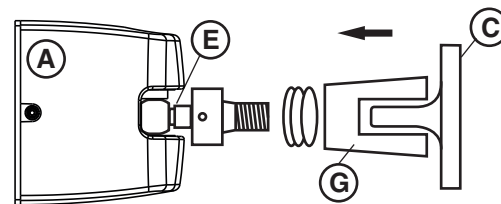

1. Remove the screw (B) on the Armature Housing Assembly (A).
2. Push the cup washer upward in the Armature Housing Assembly (A) with the Contact Plate Assembly (C).
3. Remove the Contact Plate Assembly (C) by pulling away from (A).

4. Using Armature Extension (E) push cup washer up and slide Armature Extension Swivel (E) into recess, align screw holes.
5. Insert screw (B) but **do not tighten completely**.

6. Insert Contact Plate Assembly (C) into Contact Plate Clamp (G) and align screw holes.
7. Insert screw (F) from 900 kit but **do not tighten completely**.

### Spacers:

8. Add Spacers (if required) by threading them on the Armature Extension Swivel (E).

9. Attach Armature Assembly (A) and Armature Extension Swivel (E) by threading it in the end of the Contact Plate Clamp (G) or the Spacers.