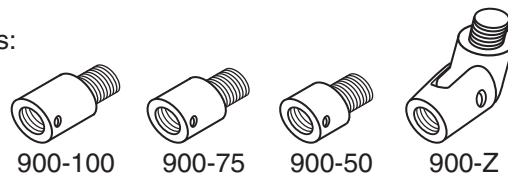

Spacers:

8. Add Spacers (if required) by threading them on the Armature Extension Swivel (E).