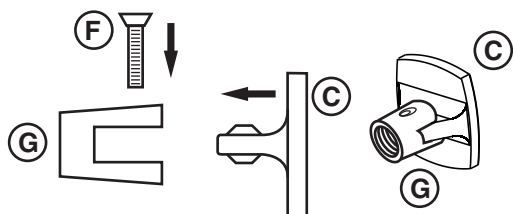

6. Insert Contact Plate Assembly (C) into Contact Plate Clamp (G) and align screw holes.
7. Insert screw (F) from 900 kit but **do not tighten completely**.