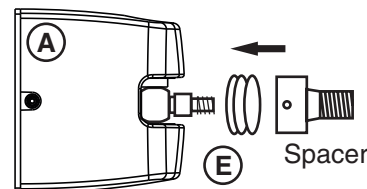

Spacers:

8. Add Spacers (if required) by threading them on the Armature Extension Swivel (E).