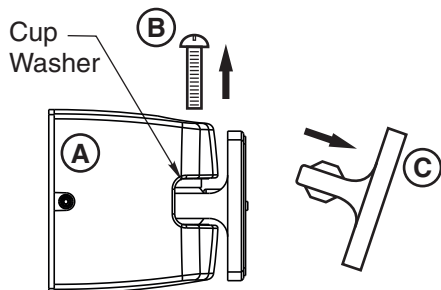

## Installation Instructions

**NORTON  
RIXSON**

**ASSA ABLOY**

This 900 extension kit will extend the reach of the Armature Housing Assembly mounted on the door by 1-1/2" (38 mm). Additional spacers can be used to increase that length.

Install the Electromagnetic Assembly on the wall and the Armature Housing Assembly on the door. During the extension addition steps 3 & 4 removal of Armature Housing Assembly may be required to get better leverage.