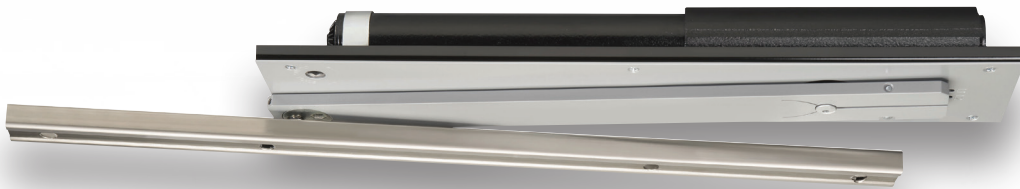

OVERHEAD CONCEALED CLOSERS

The ASSA ABLOY Group is the global leader in access solutions. Every day, we help billions of people experience a more open world.

Overhead concealed closers offer an elegant way to close a door with standard frame profiles. In situations where a heavy-duty closer is needed but concealment is required for aesthetic purposes, Norton Rixson offers several different options, including the 73 Series, 91 Series, and 93 Series to accommodate a wide range of applications.

Concealed for a minimalist appearance, these offset hung or center hung, single or double acting, door closers provide control without sacrificing the aesthetics of the opening.

FEATURES

- Single or double acting
- Offset or center hung
- Heavy-duty cast iron closer body
- Separate and independent closing speed and latch speed valves

BENEFITS

- Concealment without sacrificing aesthetics
- Vandal resistant for enhanced security
- Heavy-duty design to accommodate heavier doors

APPLICATIONS

- Aluminum storefront
- Decorative openings
- Patient rescue doors