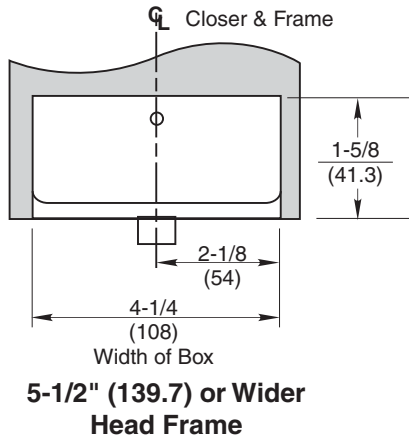

WOOD JAMB INSTALLATION

NOTES:

1. Do not scale drawing.
2. Arm plate used with arm on wood doors. Attach with #14 x 1-1/2" FHWS.
3. Door radius recommended 2-5/8" (66.7).
4. All dimensions given in inches (mm).

**W608 Series
 Overhead Concealed Door Closer
 Center Pivot**

ASSA ABLOY

TEMPLATE NUMBER	REV	DATE
OC60450B	3	01/22

Approved 2023-12-15