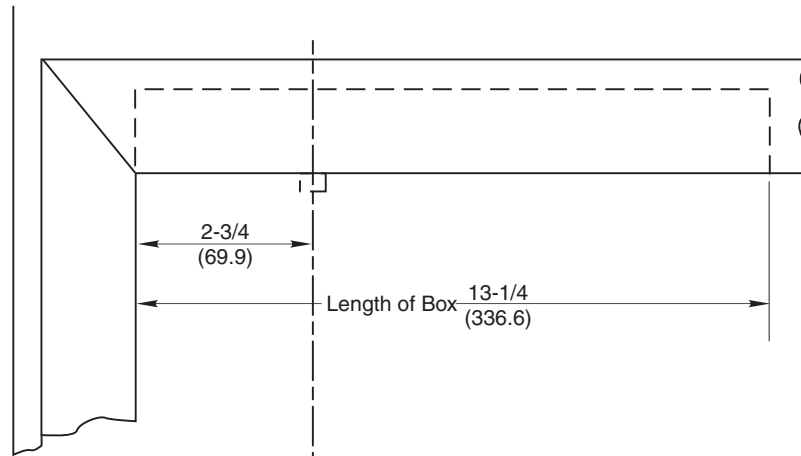

WOOD JAMB INSTALLATION

NOTES:

1. Do not scale drawing.
2. Arm plate used with arm on wood doors. Attach with #14 x 1-1/2" FHWS.
3. Door radius recommended 2-5/8" (66.7).
4. All dimensions given in inches (mm).

**W608 Series
 Overhead Concealed Door Closer
 Center Pivot**

ASSA ABLOY

TEMPLATE NUMBER	REV	DATE
OC60450B	3	01/22

Approved 2023-12-15