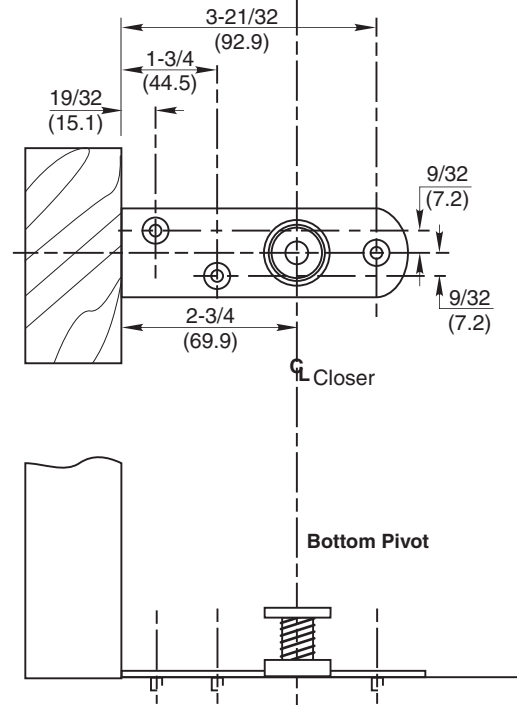

WOOD JAMB INSTALLATION

NOTES:

1. Do not scale drawing.
2. Arm plate used with arm on wood doors. Attach with #14 x 1-1/2" FHWS.
3. Door radius recommended 2-5/8" (66.7).
4. All dimensions given in inches (mm).

**W608 Series
 Overhead Concealed Door Closer
 Center Pivot**

ASSA ABLOY

TEMPLATE NUMBER	REV	DATE
OC60450B	3	01/22

Approved 2023-12-15