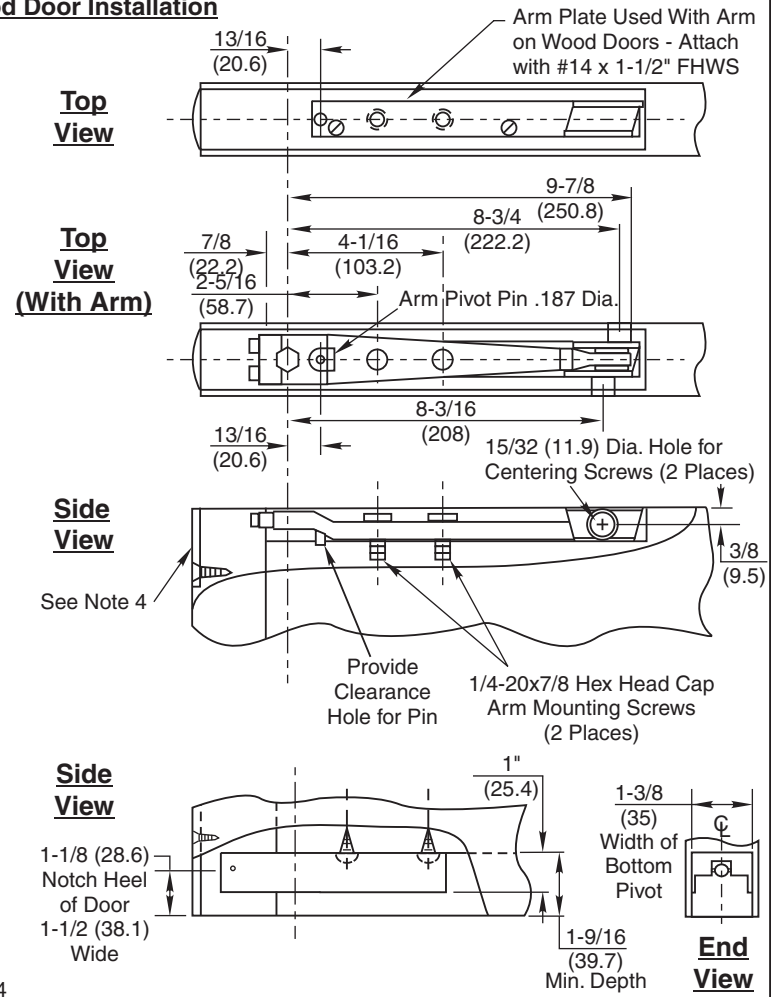

Wood Jamb Installation

Wood Door Installation

- NOTES:**
- Do not scale drawing.
 - #198 Wood Mounting Plate details on OC60120B.
 - Single acting operation requires a door stop on the underside of frame.
 - #199 door end cap optional extra. (mortise for top and bottom of door is identical.)
 - Door radius recommended is 2-5/8" (66.7).
 - All dimensions given in inches (mm).

**W700 Single Acting & W800 Double Acting
 Overhead Concealed Door Closer
 Center Hung for Wood Doors and Wood Frames**

TEMPLATE NUMBER	SHEET	REV	DATE
OC60120	1 of 2	3	01/22

198 Wood Mounting Plate Center Hung

- NOTES:
1. Do not scale drawing.
 2. Right hand shown.
 3. All dimensions given in inches (mm).

**W700 Single Acting & W800 Double Acting
 Overhead Concealed Door Closer
 Center Hung for Wood Doors and Wood Frames**