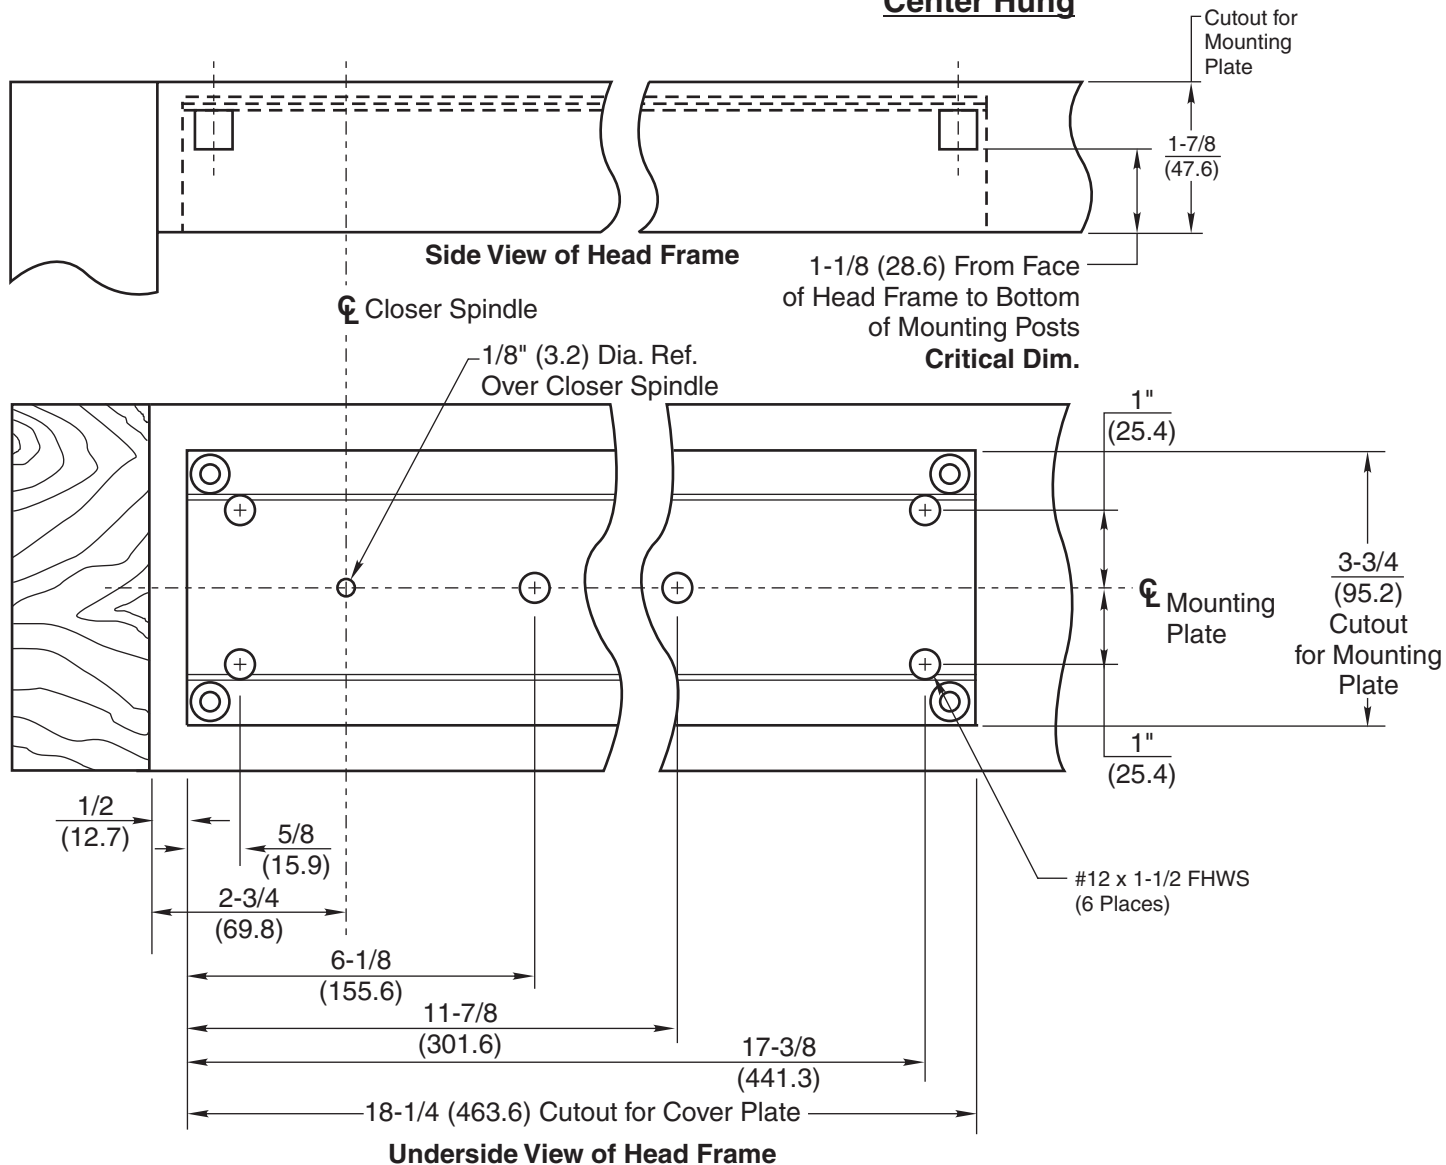

Wood Jamb Installation

Wood Door Installation

- NOTES:**
- Do not scale drawing.
 - #198 Wood Mounting Plate details on OC60120B.
 - Single acting operation requires a door stop on the underside of frame.
 - #199 door end cap optional extra. (mortise for top and bottom of door is identical.)
 - Door radius recommended is 2-5/8" (66.7).
 - All dimensions given in inches (mm).

**W700 Single Acting & W800 Double Acting
 Overhead Concealed Door Closer
 Center Hung for Wood Doors and Wood Frames**

TEMPLATE NUMBER	SHEET	REV	DATE
OC60120	1 of 2	3	01/22

198 Wood Mounting Plate Center Hung

- NOTES:
1. Do not scale drawing.
 2. Right hand shown.
 3. All dimensions given in inches (mm).

**W700 Single Acting & W800 Double Acting
 Overhead Concealed Door Closer
 Center Hung for Wood Doors and Wood Frames**

ASSA ABLOY

TEMPLATE NUMBER	SHEET	REV	DATE
OC60120	2 of 2	3	01/22