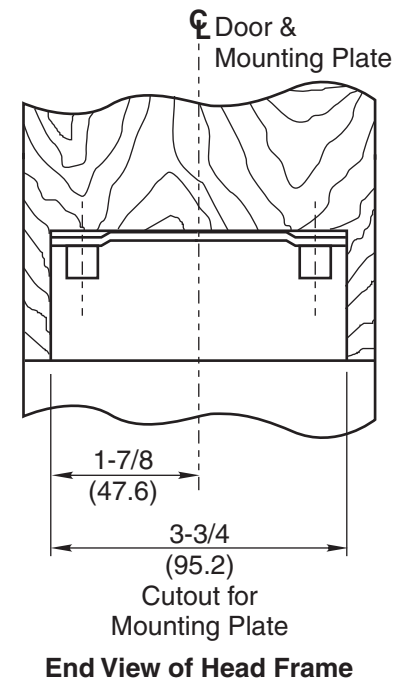

Wood Jamb Installation

Wood Door Installation

- NOTES:**
- Do not scale drawing.
 - #198 Wood Mounting Plate details on OC60120B.
 - Single acting operation requires a door stop on the underside of frame.
 - #199 door end cap optional extra. (mortise for top and bottom of door is identical.)
 - Door radius recommended is 2-5/8" (66.7).
 - All dimensions given in inches (mm).

**W700 Single Acting & W800 Double Acting
 Overhead Concealed Door Closer
 Center Hung for Wood Doors and Wood Frames**

TEMPLATE NUMBER	SHEET	REV	DATE
OC60120	1 of 2	3	01/22

198 Wood Mounting Plate Center Hung

- NOTES:
1. Do not scale drawing.
 2. Right hand shown.
 3. All dimensions given in inches (mm).

**W700 Single Acting & W800 Double Acting
 Overhead Concealed Door Closer
 Center Hung for Wood Doors and Wood Frames**