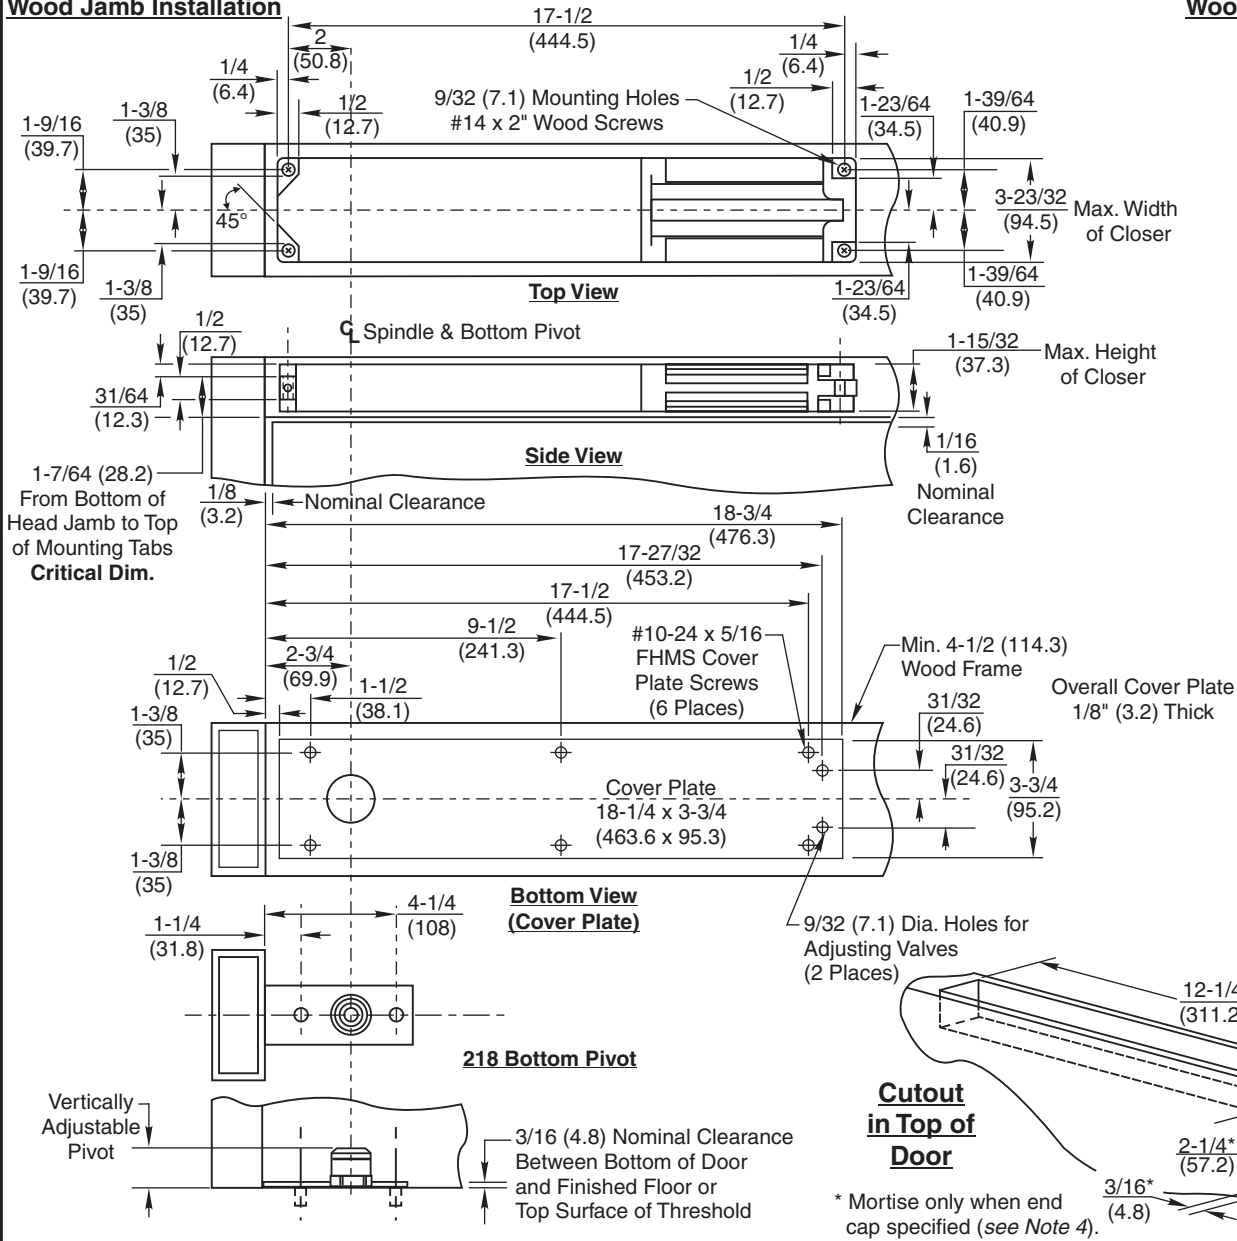

Wood Jamb Installation

Wood Door Installation

- NOTES:**
- Do not scale drawing.
 - #198 Wood Mounting Plate details on OC60120B.
 - Single acting operation requires a door stop on the underside of frame.
 - #199 door end cap optional extra. (mortise for top and bottom of door is identical.)
 - Door radius recommended is 2-5/8" (66.7).
 - All dimensions given in inches (mm).

**W700 Single Acting & W800 Double Acting
 Overhead Concealed Door Closer
 Center Hung for Wood Doors and Wood Frames**

TEMPLATE NUMBER	SHEET	REV	DATE
OC60120	1 of 2	3	01/22

198 Wood Mounting Plate Center Hung

- NOTES:
1. Do not scale drawing.
 2. Right hand shown.
 3. All dimensions given in inches (mm).

**W700 Single Acting & W800 Double Acting
 Overhead Concealed Door Closer
 Center Hung for Wood Doors and Wood Frames**

ASSA ABLOY

TEMPLATE NUMBER	SHEET	REV	DATE
OC60120	2 of 2	3	01/22