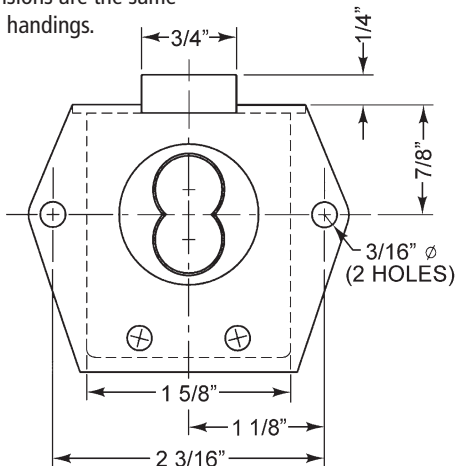

**Cylinder housing:** Solid brass

**Barrel diameter:** 1-1/8"

**Cylinder length:** 1-1/16"

**Finish:** US26D (satin chrome) or US4 (satin brass).

## DIMENSIONS

Dimensions are the same for all handings.