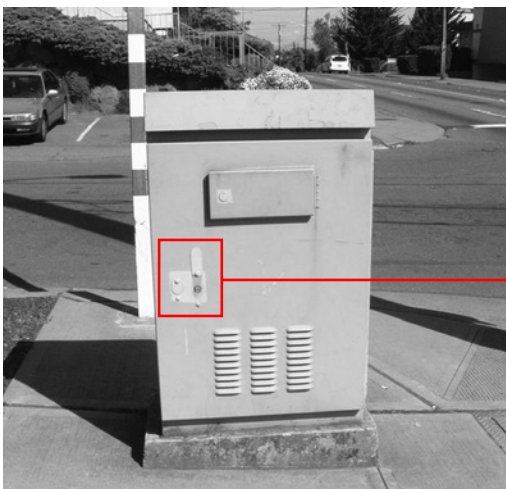

TYPICAL INSTALLATION

As installed on inside of metal cabinet door.