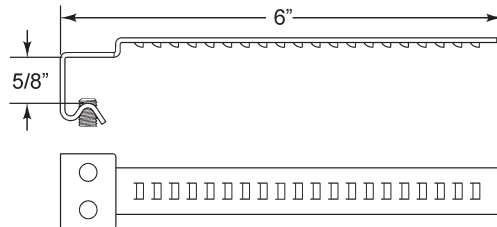

206/207 Series

- 206 Series 6-pin SFIC cylinder
- 207 Series 7-pin SFIC cylinder

BEST compatible interchangeable core cylinders

AVAILABLE KEYWAYS

A	B	C	D	E	F	G	H	
J	K	L	M	Q	1C	1D	KMT300	

Alternate straps (available separately)

All straps are 6" in length.

- 729RS-2 strap for 3/8" material thickness
- 729RS-3 strap for up to 5/8" material thickness

729RS-2 strap for 3/8" material

729RS-3 adjustable strap for 3/8" to 5/8" material