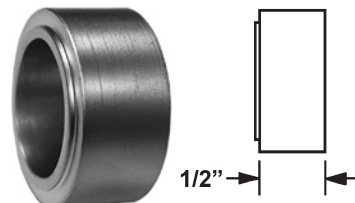

TRB7 Spacer Collars

For DCN, DCR and B7
3/4" Diameter Cam Locks

GENERAL SPECIFICATIONS

Use with: DCN, DCR and B7 series 3/4" diameter cam locks

Function: Use between the face of the lock and the front of the cabinet to pull lock forward

Sizes: Available in 1/8", 1/4" or 1/2"

Finish: US26D

Spacer Collars

The TRB7 series collars ship available separately in three sizes:
1/8", 1/4" or 1/2".

TRB7-18-26D
Spacer collar, 1/8"

TRB7-14-26D
Spacer collar, 1/4"

TRB7-12-26D
Spacer collar, 1/2"

WARNING: This product can expose you to chemicals including chromium, which is known to the State of California to cause cancer and birth defects or other reproductive harm. For more information go to www.P65Warnings.ca.gov.