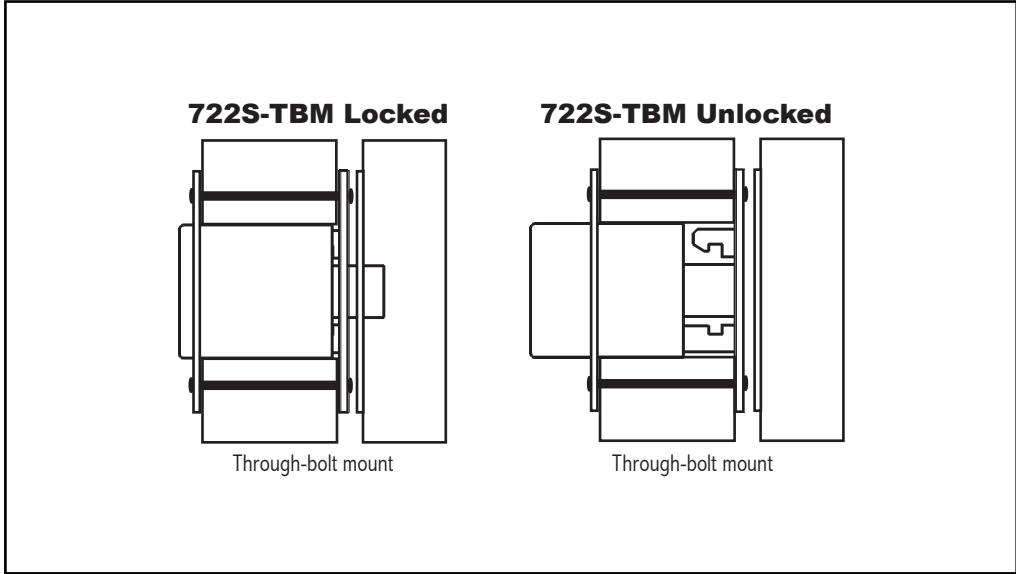

Installation Instructions

722S-TBM

Typical Installation

Title Installation instructions for 722S-TBM series sliding door lock				
Series 722S-TBM	Barrel Length 1"	Bolt type Plunger	Mounting Surface	Revision Date 06/2004