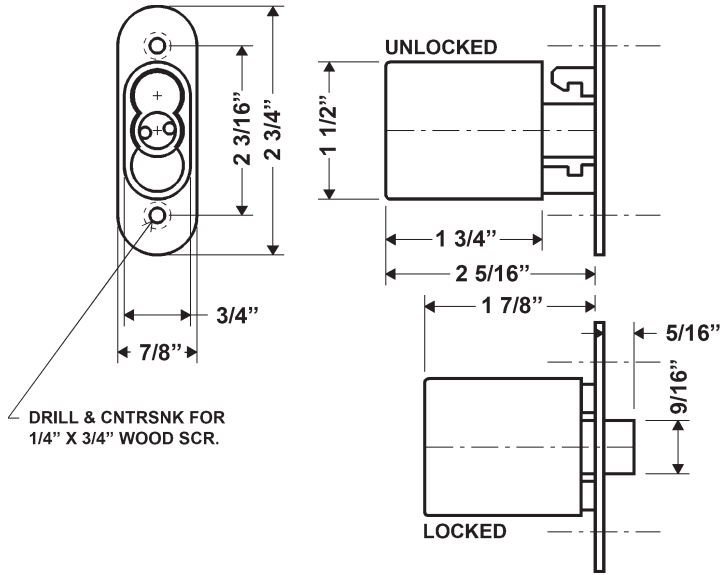

Installation Instructions

722S-TBM

Typical Installation

Title Installation instructions for 722S-TBM series sliding door lock				
Series 722S-TBM	Barrel Length 1"	Bolt type Plunger	Mounting Surface	Revision Date 06/2004