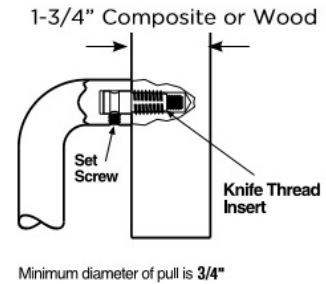

WOOD DOOR - TYPE 8

TYPE	BOLT SIZE	DRILL SIZE WOOD
8	1/4 - 20	1-1/4" DP
8HD	5/16 - 18	1-1/4" DP