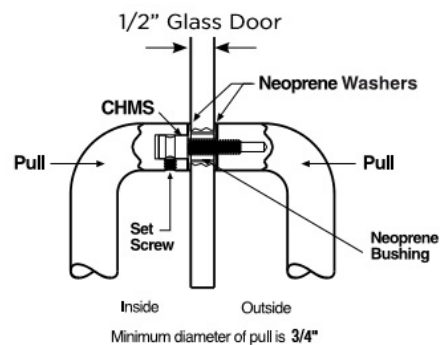

GLASS TYPE 13

TYPE	BOLT SIZE	DRILL SIZE GLASS
13 (DEFAULT)	1/4 - 20	5/8"
13HD	5/16 - 18	5/8"