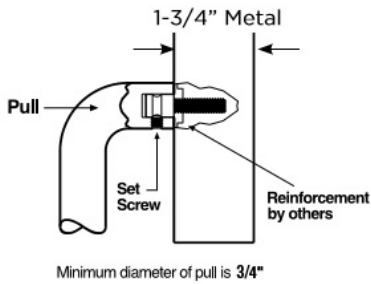

#### TYPE 1

TYPE	BOLT SIZE	DRILL SIZE
1 (DEFAULT)	1/4 - 20	9/32"
1HD	5/16 - 18	11/32"

#### TYPE 12

TYPE	BOLT SIZE	DRILL SIZE
12	1/4 - 20	9/32"
12HD	5/16 - 18	11/32"

#### TYPE 15

TYPE	BOLT SIZE	DRILL SIZE GLASS
15	1/4 - 20	5/8"
15HD	5/16 - 18	5/8"

#### METAL DOOR - TYPE 6

TYPE	BOLT SIZE	THREAD SIZE
6	1/4 - 20	1/4 - 20 TAP
6HD	5/16 - 18	5/16 - 18 TAP