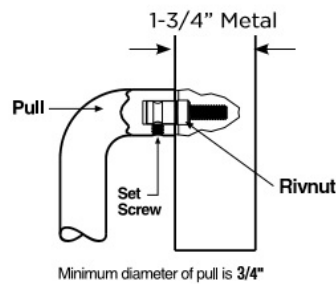

METAL DOOR - TYPE 6R

TYPE	BOLT SIZE	DRILL SIZE METAL
6R	1/4 - 20	3/8" X 1-1/4" DP
6RHD	5/16 - 18	1/2" X 1-1/4" DP