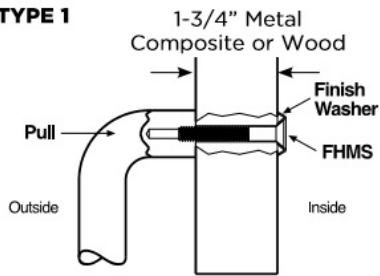

### PDQ Door Pulls Selection Guide

Pull Type	Model Number	Pull Description	Mounting Option (See Below)															
			1	1HD	5	5HD	6	6HD	6R	6RHD	8	8HD	12	12HD	13	13HD	15	15HD
Round Straight	<a href="#">1B</a> 	5/8" Round Straight Pull 5-1/2" CTC	X									X					X	
	<a href="#">2C</a> 	3/4" Round Straight Pull 6" CTC	X				X		X		X		X				X	
	<a href="#">2D</a> 	3/4" Round Straight Pull 8" CTC	X				X		X		X		X				X	
	<a href="#">3D</a> 	1" Round Straight Pull 8" CTC	X	X				X		X		X		X				X
	<a href="#">H3D</a> 	1" Round Straight Pull 8" CTC ADA	X	X				X		X		X		X				X
	<a href="#">H3E</a> 	1" Round Straight Pull 10" CTC ADA		X				X		X		X		X				X
	<a href="#">H3F</a> 	1" Round Straight Pull 12" CTC ADA		X				X		X		X		X				X
Flat Straight	<a href="#">5C</a> 	1" 1/2 Round Straight Pull 6" CTC	X										X					
	<a href="#">5D</a> 	1" 1/2 Round Straight Pull 8" CTC	X										X					

### THRU BOLT

#### TYPE 1

TYPE	BOLT SIZE	DRILL SIZE
1 (DEFAULT)	1/4 - 20	9/32"
1HD	5/16 - 18	11/32"

#### WOOD OR METAL DOOR - TYPE 5

TYPE	BOLT SIZE	DRILL SIZE
5 (DEFAULT)	1/4 - 20	9/32"
5HD	5/16 - 18	11/32"