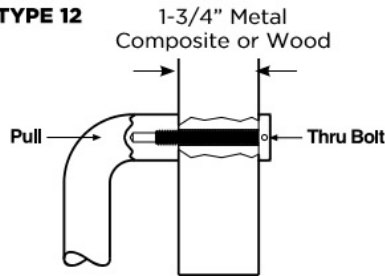

TYPE 12

TYPE	BOLT SIZE	DRILL SIZE
12	1/4 - 20	9/32"
12HD	5/16 - 18	11/32"