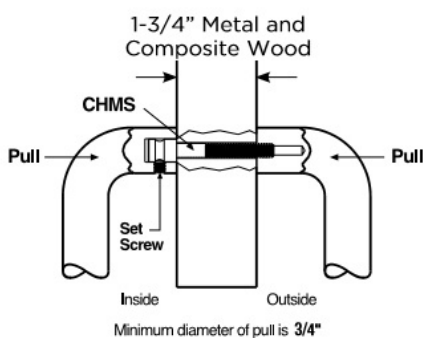

#### METAL DOOR - TYPE 6

TYPE	BOLT SIZE	THREAD SIZE
6	1/4 - 20	1/4 - 20 TAP
6HD	5/16 - 18	5/16 - 18 TAP

#### METAL DOOR - TYPE 6R

TYPE	BOLT SIZE	DRILL SIZE METAL
6R	1/4 - 20	3/8" X 1-1/4" DP
6RHD	5/16 - 18	1/2" X 1-1/4" DP

#### WOOD DOOR - TYPE 8

TYPE	BOLT SIZE	DRILL SIZE WOOD
8	1/4 - 20	1-1/4" DP
8HD	5/16 - 18	1-1/4" DP

#### WOOD OR METAL DOOR - TYPE 5

TYPE	BOLT SIZE	DRILL SIZE
5 (DEFAULT)	1/4 - 20	9/32"
5HD	5/16 - 18	11/32"