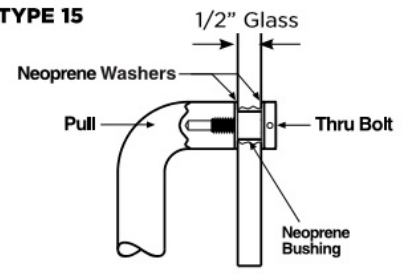

TYPE 15

TYPE	BOLT SIZE	DRILL SIZE GLASS
15	1/4 - 20	5/8"
15HD	5/16 - 18	5/8"