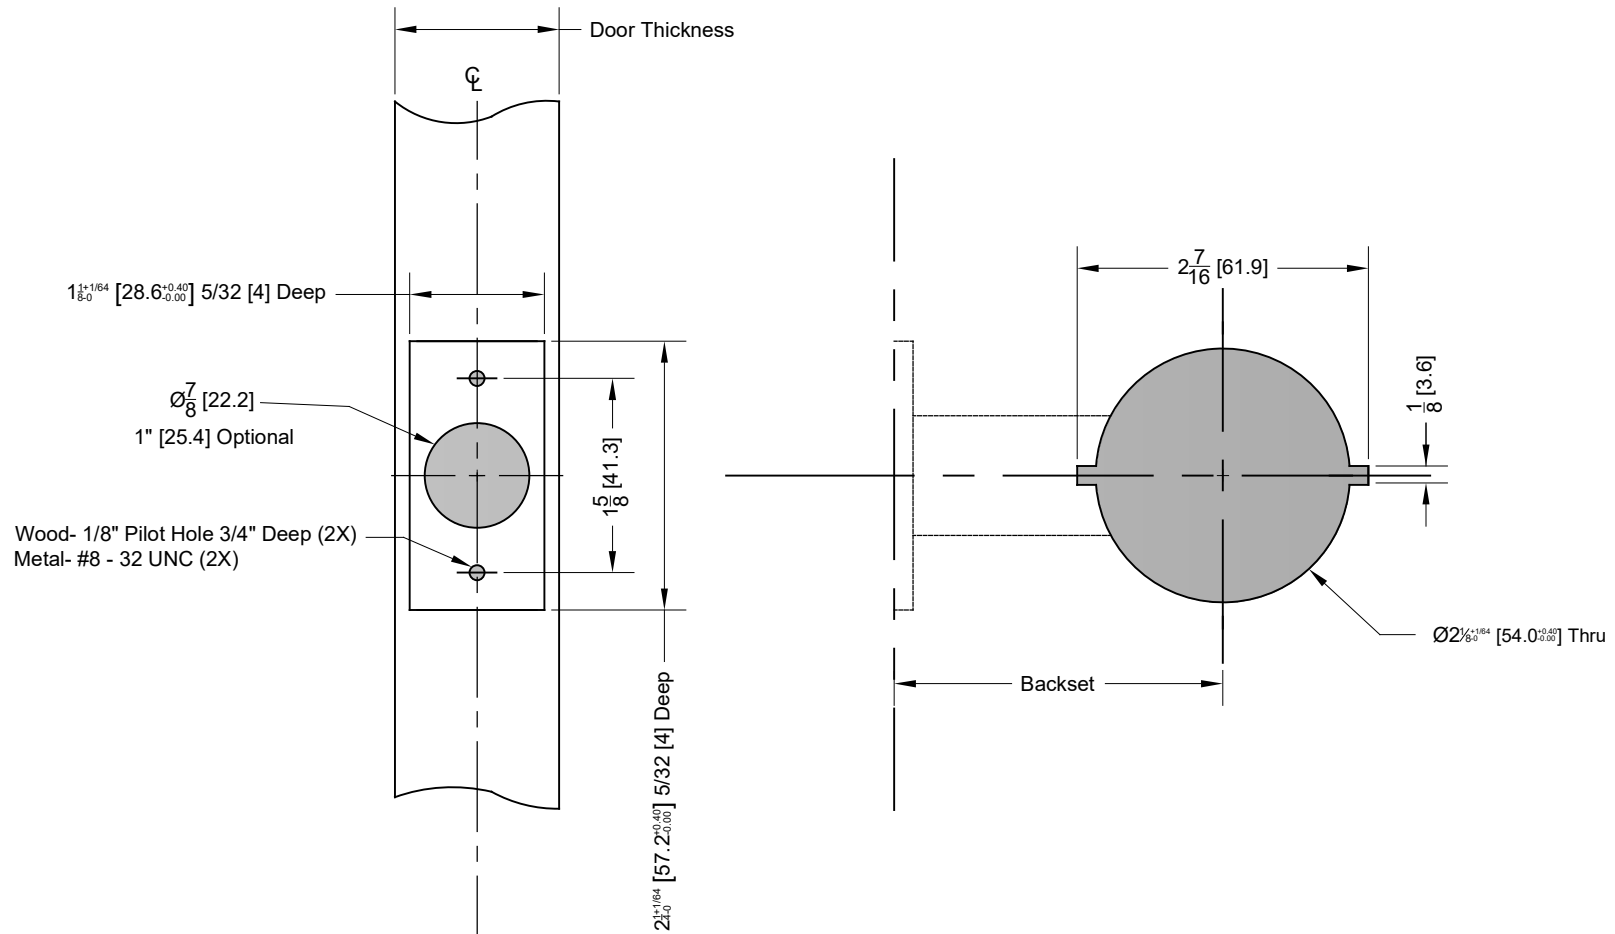

KMS Deadbolt

TEMPLATE: KMS32343

REV. 0 4-2-2019

Hollow Metal, Wood or Composite- Square or Beveled Edge Door

Door Thickness 1 3/4" [44.5]

Backset 2 3/4" [69.9]

Faceplate 1 1/8" [28.6] Square Corner

NOTES:

1. DIMENSIONS IN **INCHES** [MM]
2. ALWAYS CHECK PDQ WEBSITE FOR THE MOST RECENT TEMPLATE REVISION AT WWW.PDQLOCKS.COM

PDQ Manufacturing
 2230 Embassy Dr.
 Lancaster, PA 17603
 833-273-7832
 833-2 PDQTECH
www.pdqlocks.com