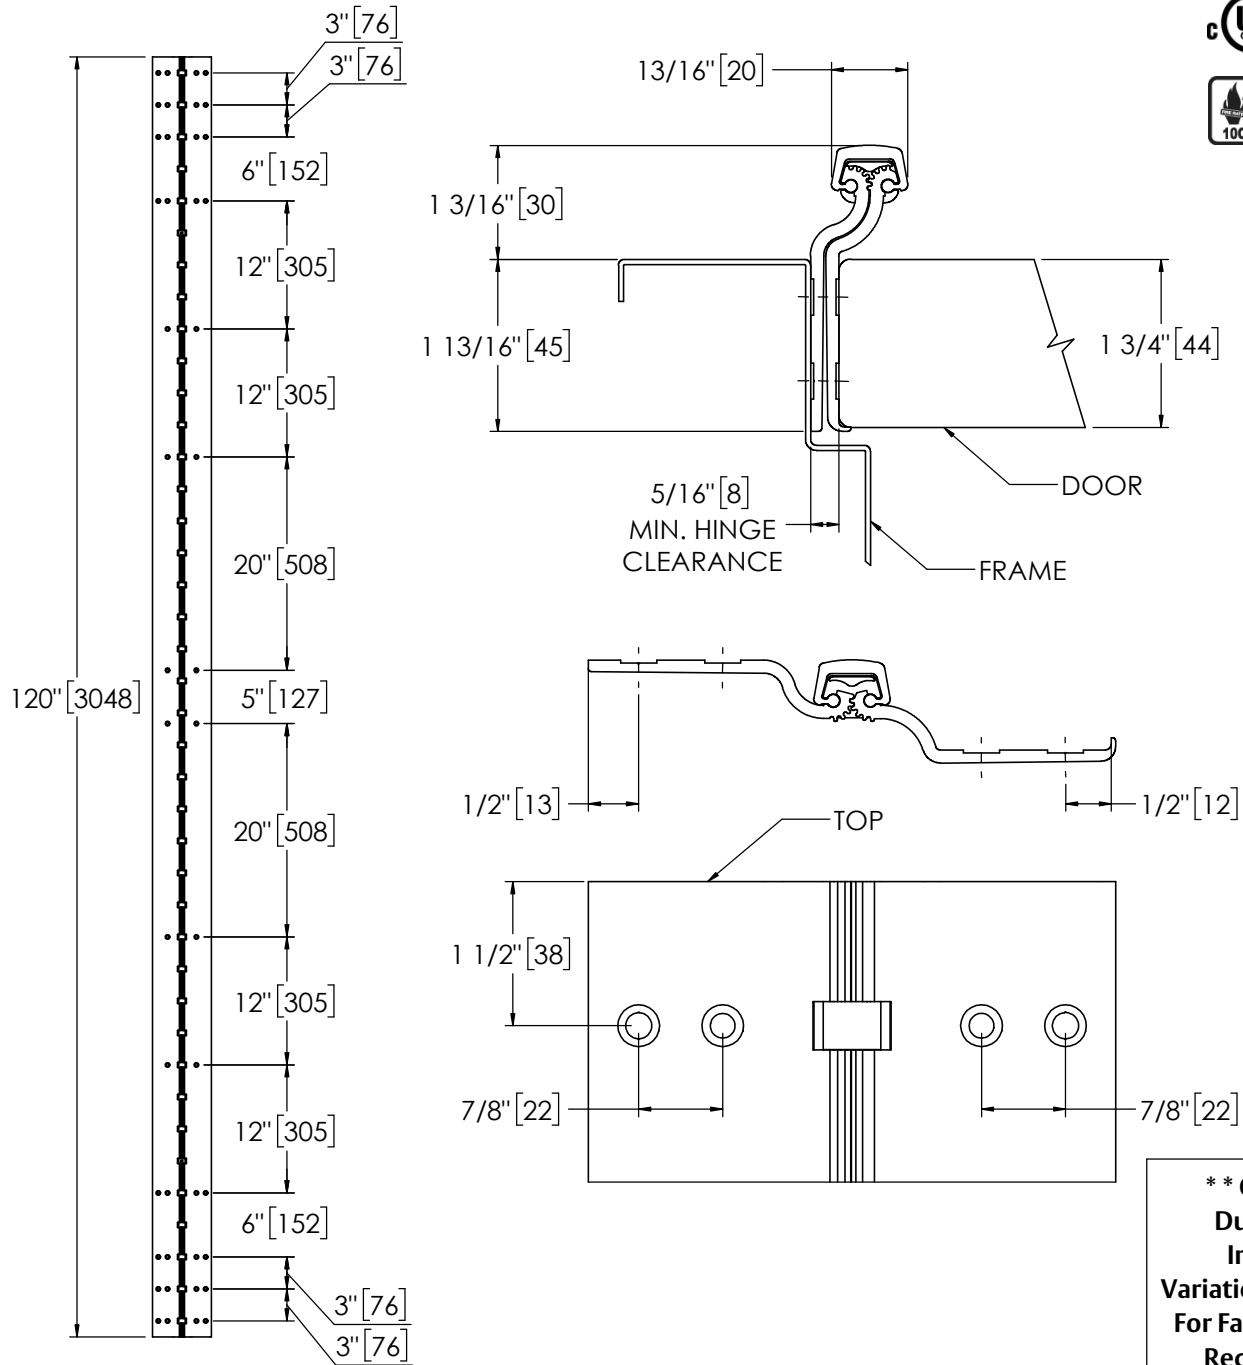

## Pemko 120" FULL MORTISE RAISED GEAR HD

The global leader in  
door opening solutions

**\*\* CAUTION \*\***  
Due to Frame  
Installation  
Variations, Pre-drilling  
For Fasteners IS NOT  
Recommended