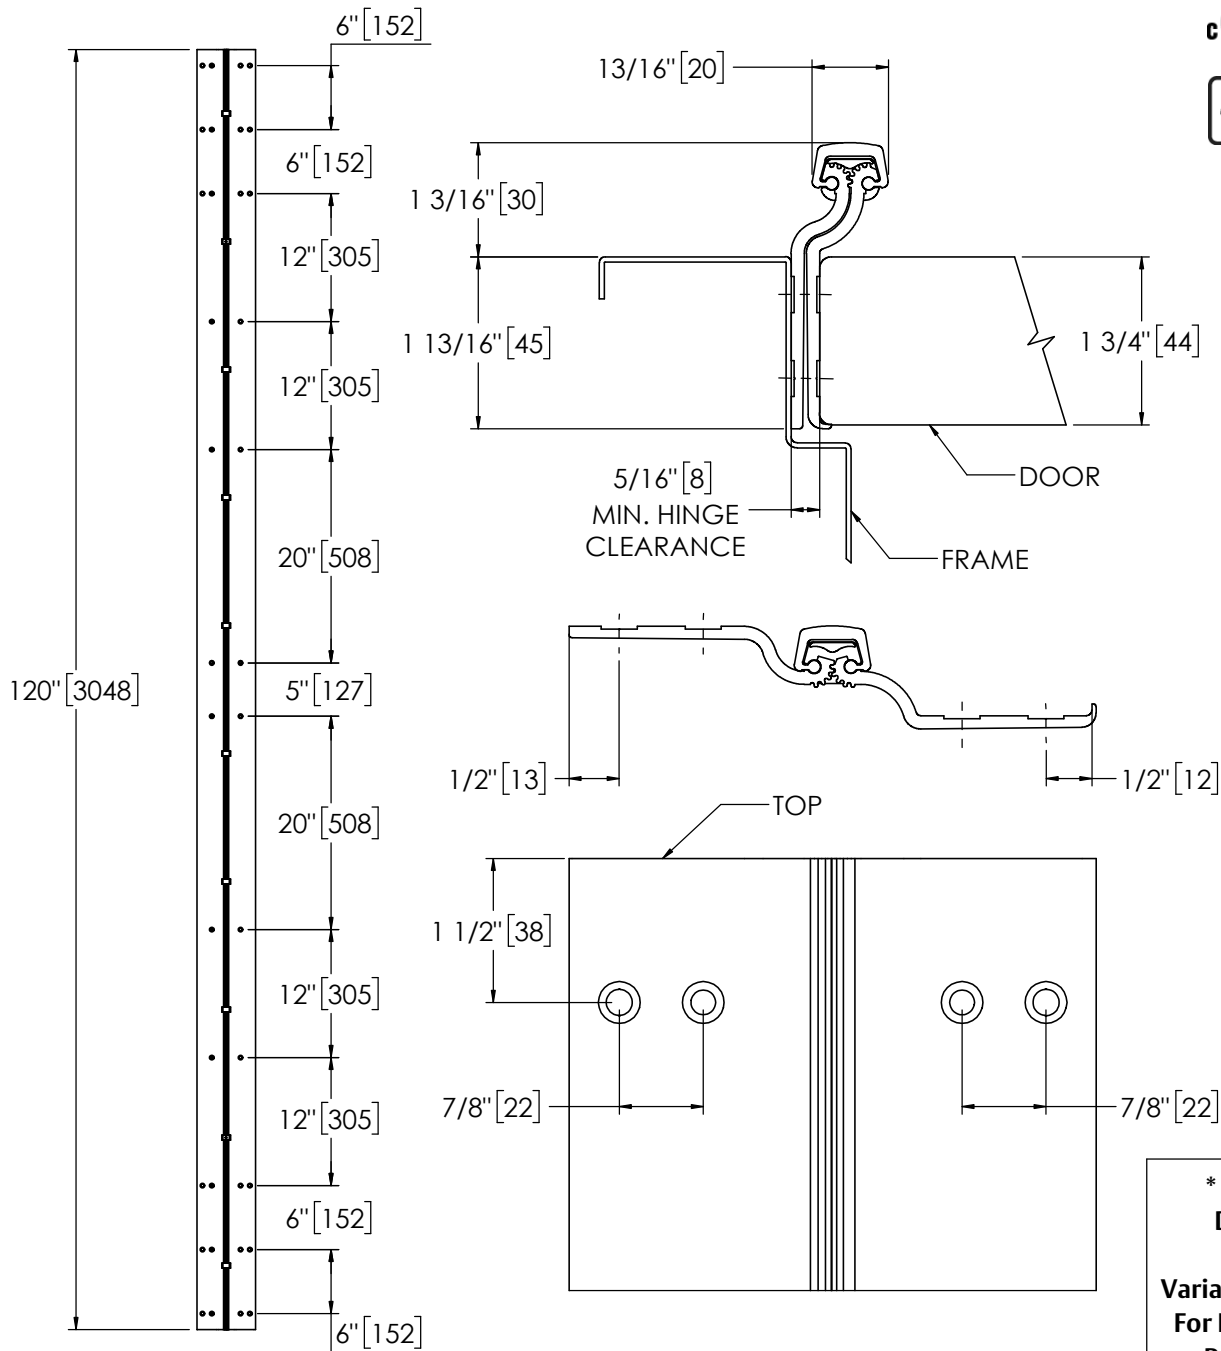

Architectural Door Accessories

ASSA ABLOY

Pemko 120" FULL MORTISE RAISED GEAR RESIDENTIAL

The global leader in
door opening solutions

**** CAUTION ****
Due to Frame
Installation
Variations, Pre-drilling
For Fasteners IS NOT
Recommended