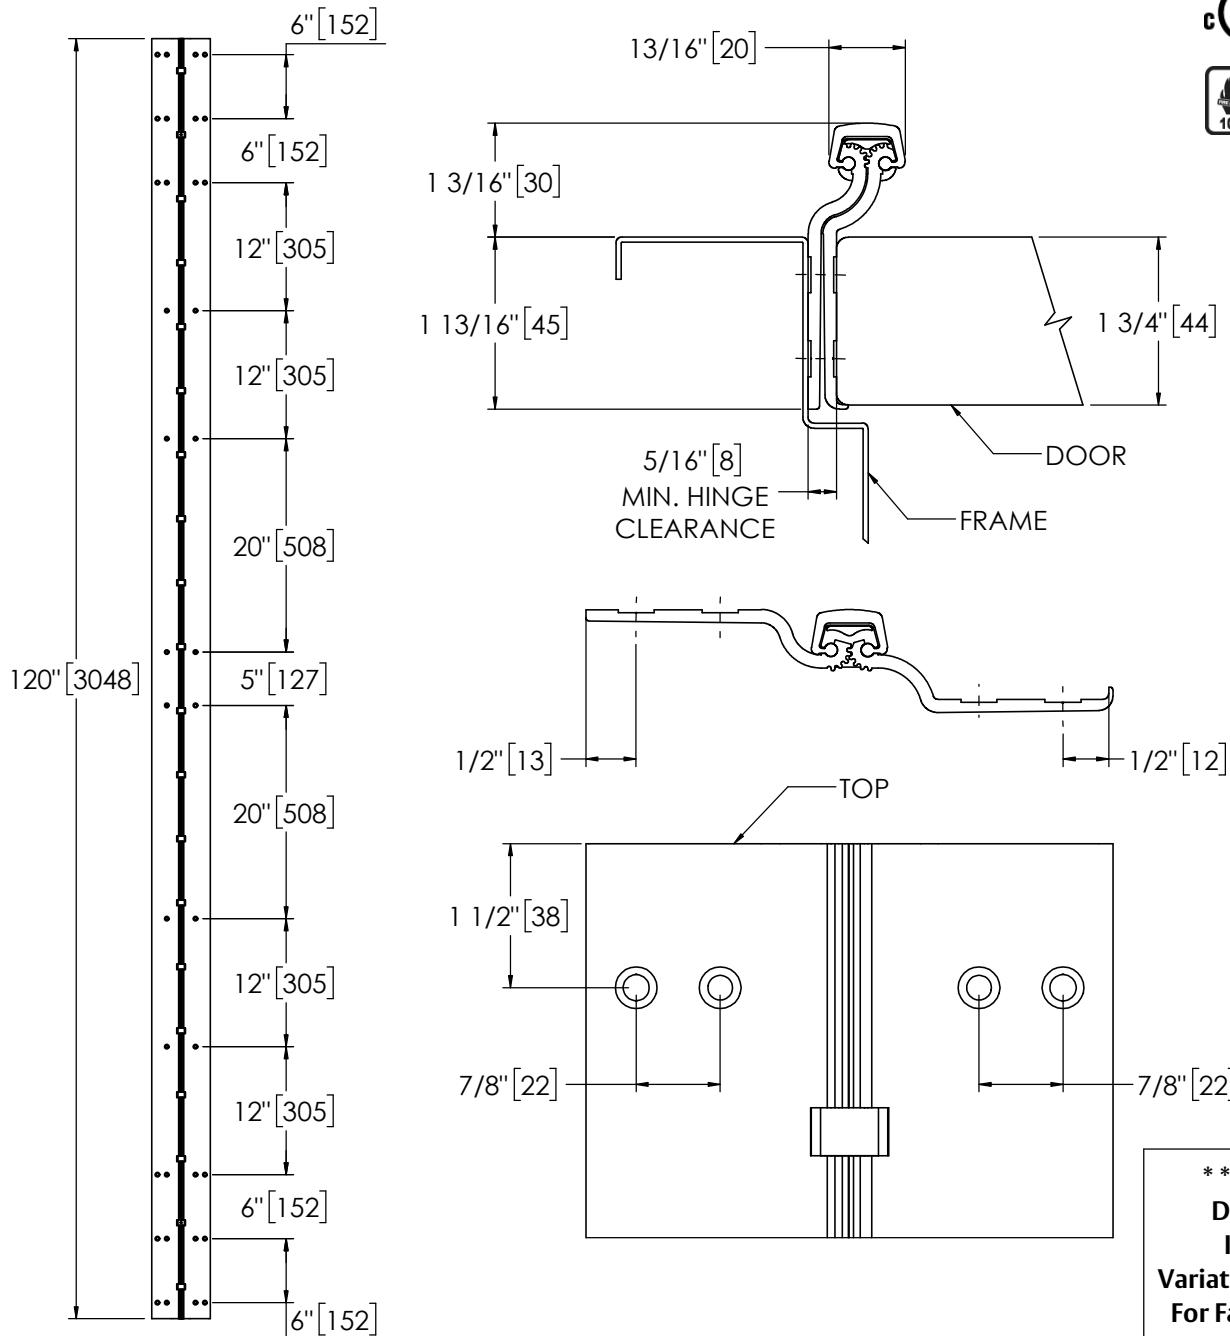

## Pemko 120" FULL MORTISE RAISED GEAR

The global leader in  
door opening solutions

**\*\* CAUTION \*\***  
Due to Frame  
Installation  
Variations, Pre-drilling  
For Fasteners IS NOT  
Recommended

USA:  
Ventura, CA 93003  
Phone: 800.283.9988