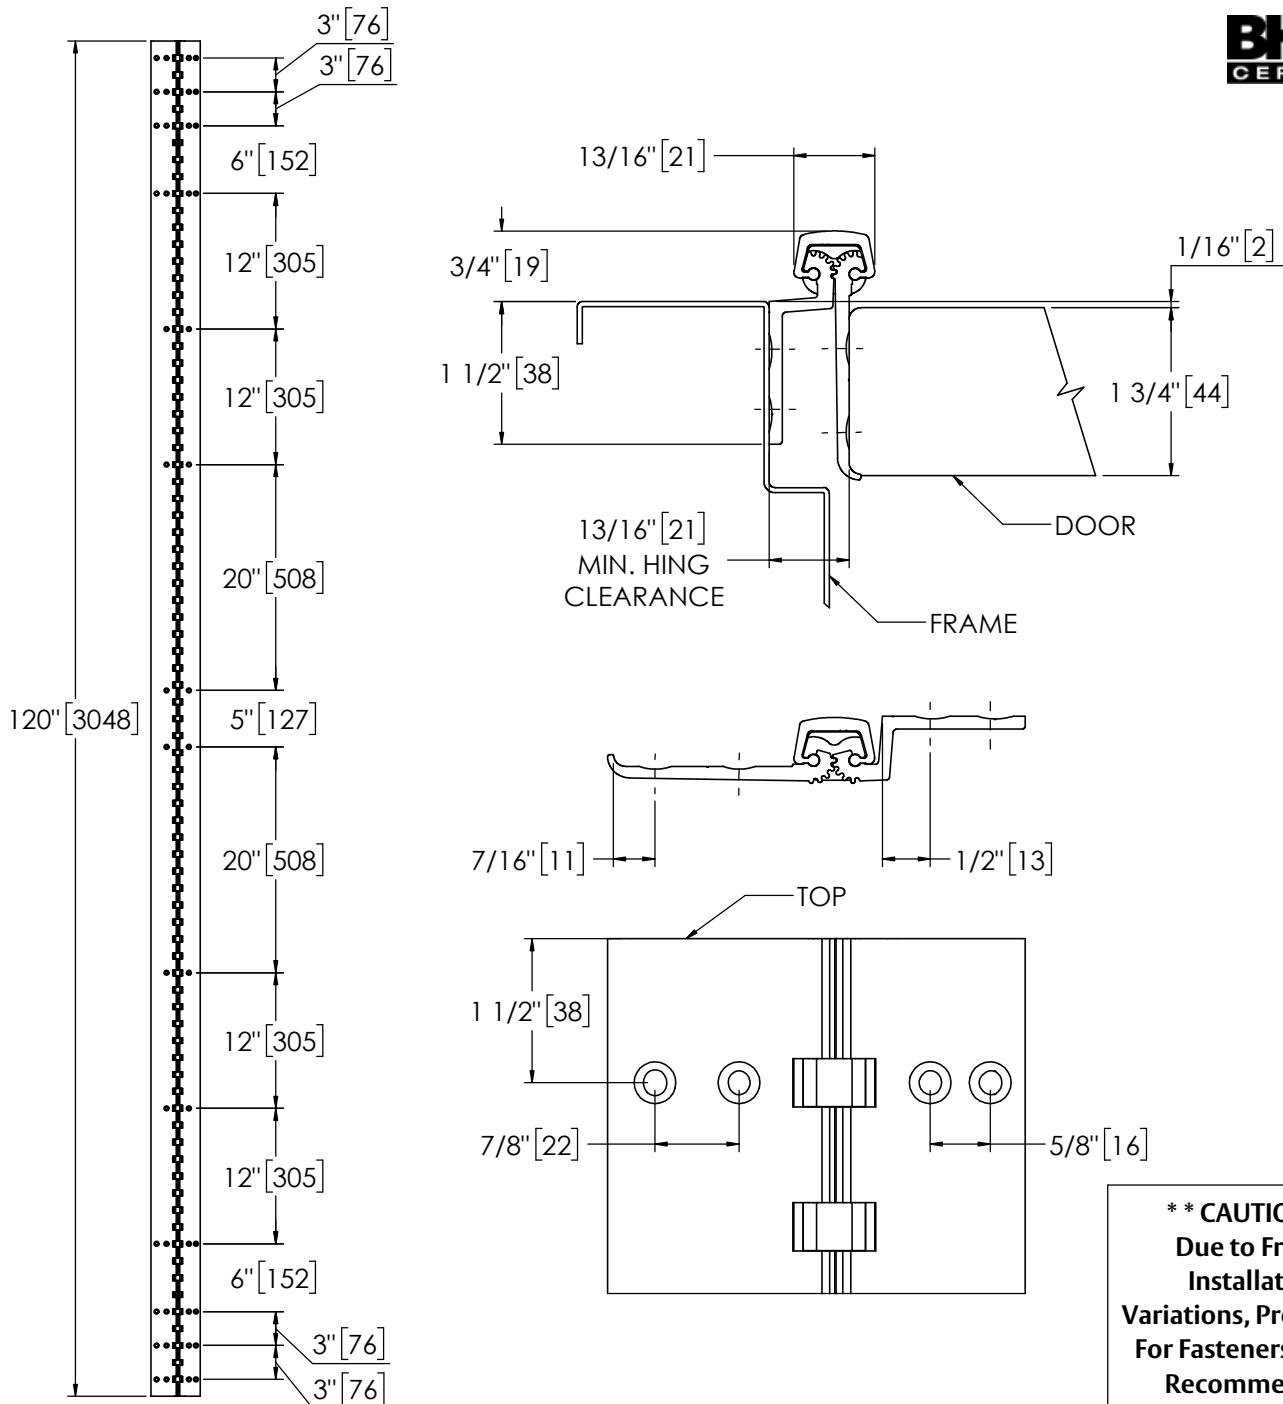

Architectural Door Accessories

ASSA ABLOY

Pemko 120" FULL MORTISE SAFETY - 1100 SERIES

The global leader in
door opening solutions

**** CAUTION ****
Due to Frame
Installation
Variations, Pre-drilling
For Fasteners IS NOT
Recommended