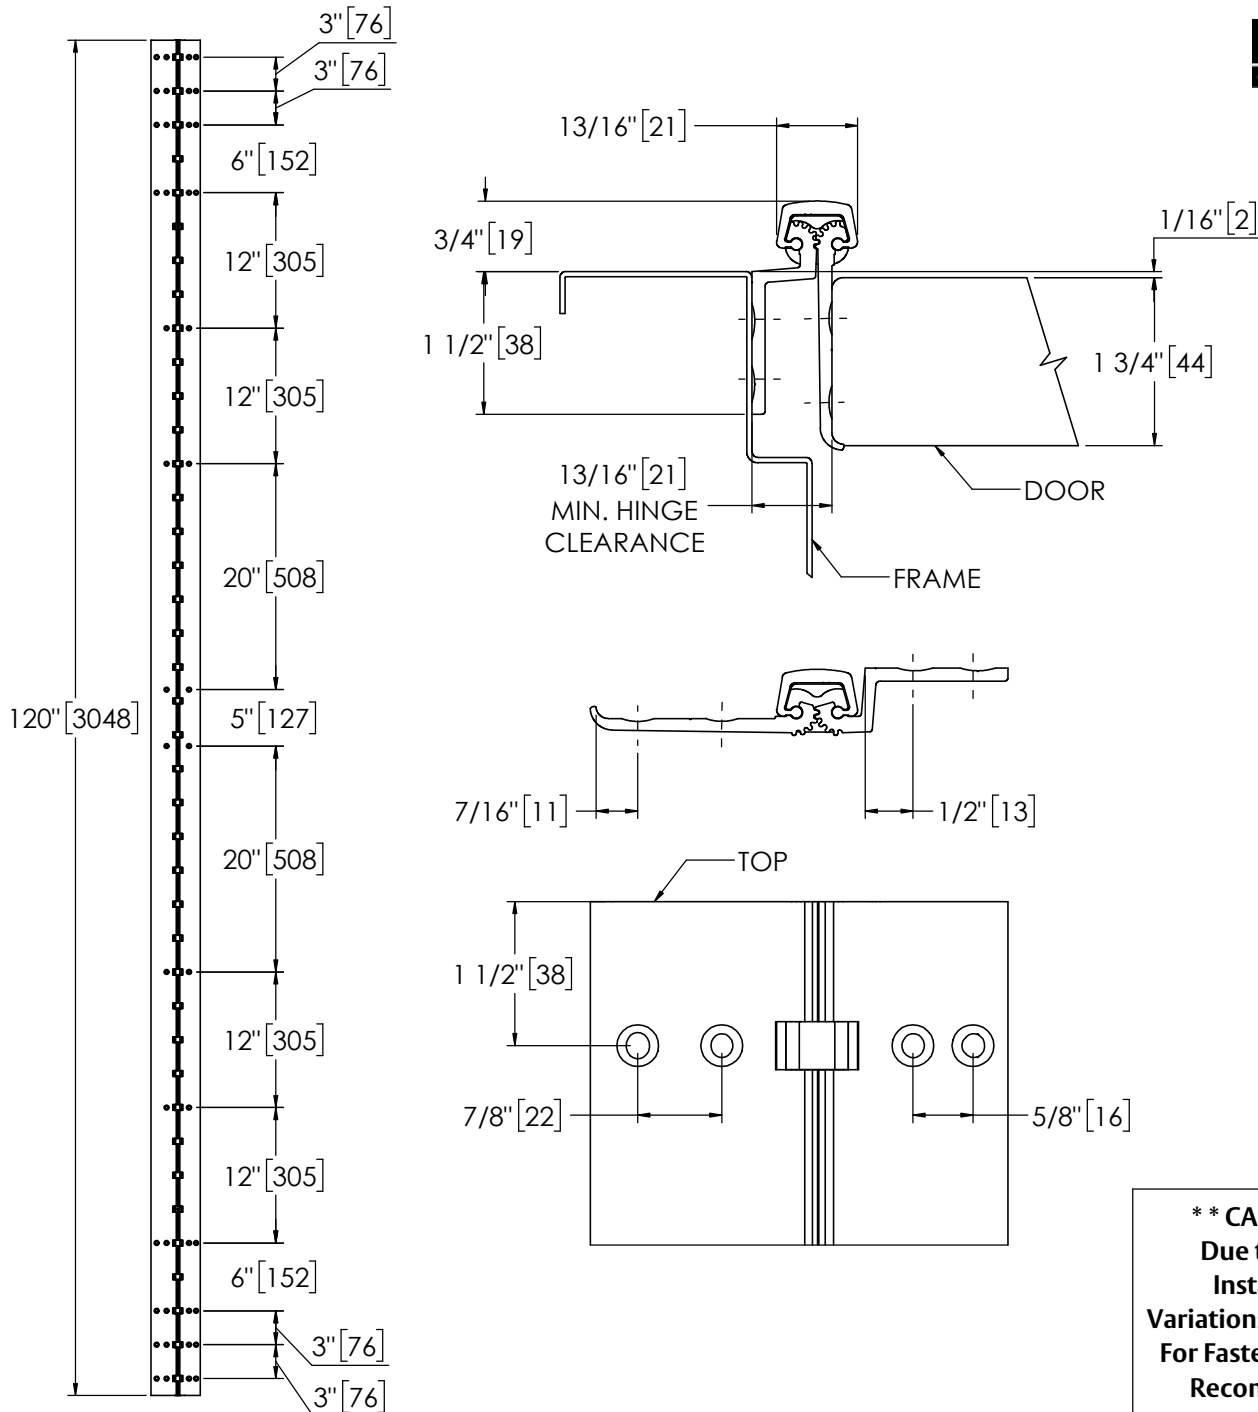

Architectural Door Accessories

ASSA ABLOY

Pemko 120" FULL MORTISE SAFETY HD

The global leader in
door opening solutions

**** CAUTION ****
**Due to Frame
 Installation
 Variations, Pre-drilling
 For Fasteners IS NOT
 Recommended**