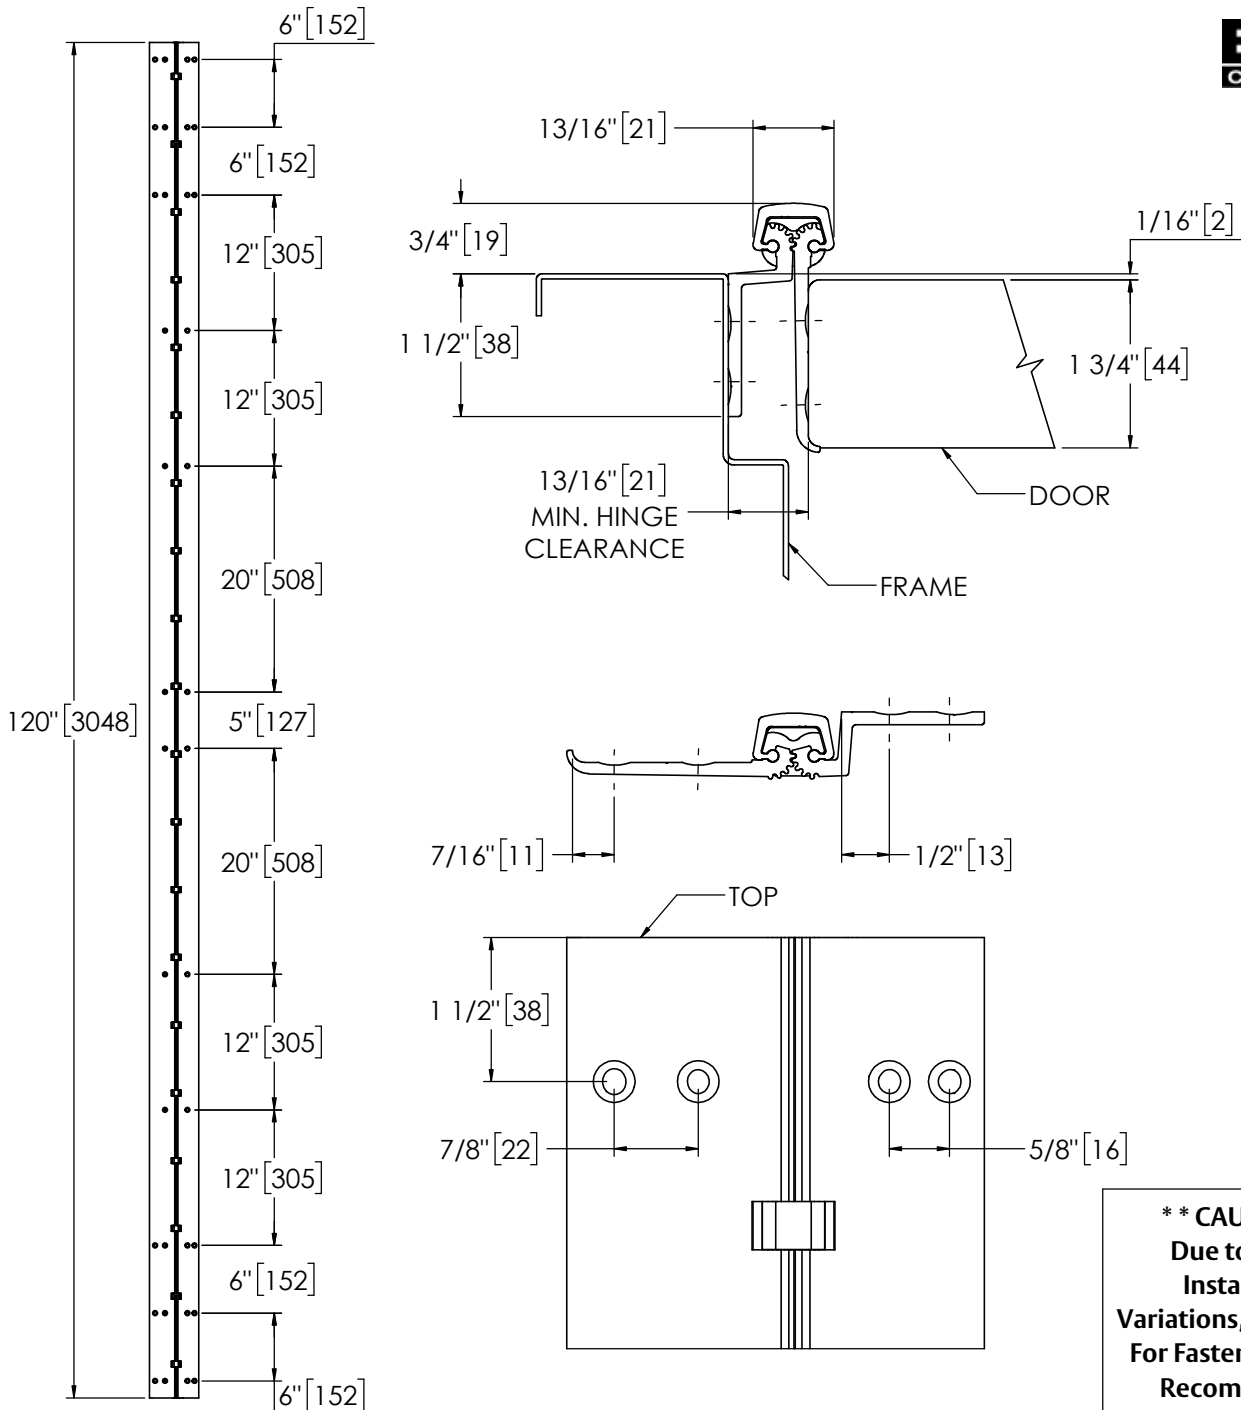

Architectural Door Accessories

ASSA ABLOY

Pemko 120" FULL MORTISE SAFETY

The global leader in
door opening solutions

**** CAUTION ****
Due to Frame
Installation
Variations, Pre-drilling
For Fasteners IS NOT
Recommended