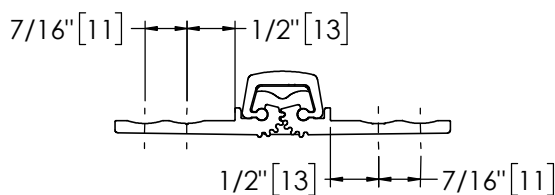

Architectural Door Accessories

ASSA ABLOY

Pemko 120" FULL MORTISE SHORT LEAF FLUSH 1-3/8" - 1100 SERIES

The global leader in
door opening solutions

**** CAUTION ****
Due to Frame
Installation
Variations, Pre-drilling
For Fasteners IS NOT
Recommended