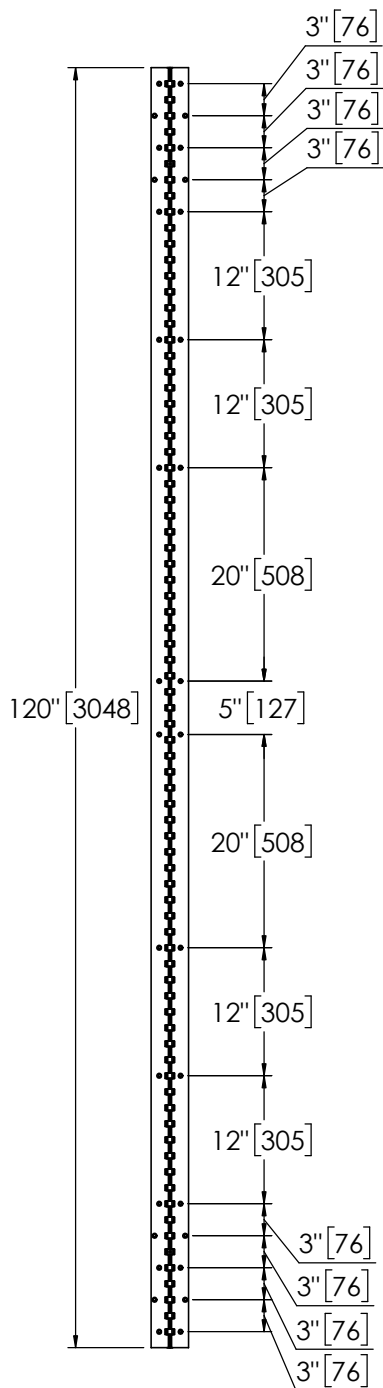

Architectural Door Accessories

ASSA ABLOY

Pemko 120" FULL MORTISE SHORT LEAF FLUSH 1-3/8" - 1100 SERIES

The global leader in
door opening solutions

**** CAUTION ****
Due to Frame
Installation
Variations, Pre-drilling
For Fasteners IS NOT
Recommended