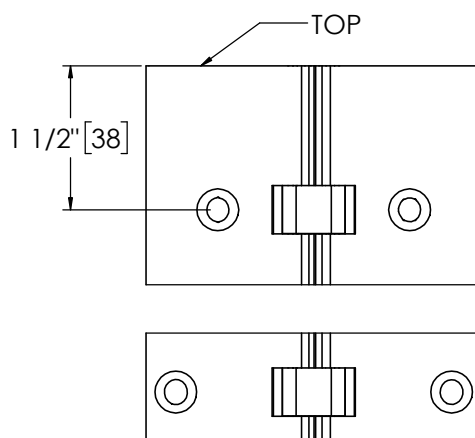

Architectural Door Accessories

ASSA ABLOY

Pemko 120" FULL MORTISE SHORT LEAF FLUSH 1-3/8" - 1100 SERIES

The global leader in
door opening solutions

**** CAUTION ****
Due to Frame
Installation
Variations, Pre-drilling
For Fasteners IS NOT
Recommended