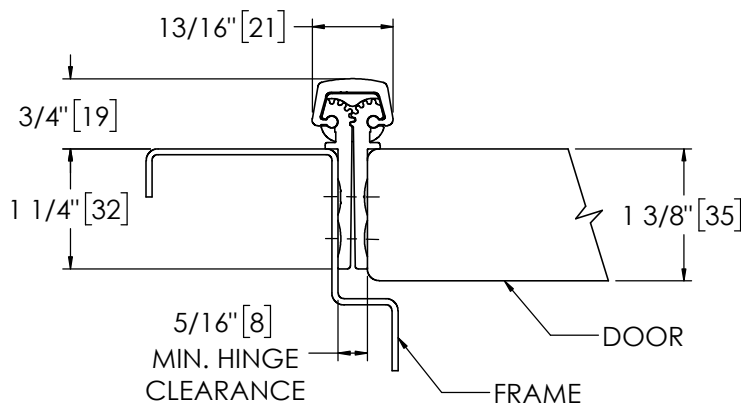

Architectural Door Accessories

ASSA ABLOY

Pemko 120" FULL MORTISE SHORT LEAF FLUSH 1-3/8" - 1100 SERIES

The global leader in
door opening solutions

**** CAUTION ****
Due to Frame
Installation
Variations, Pre-drilling
For Fasteners IS NOT
Recommended