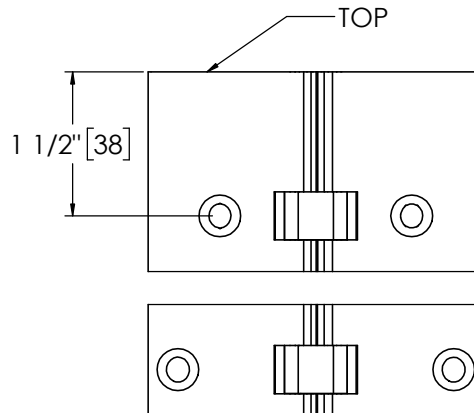

Architectural Door Accessories

ASSA ABLOY

Pemko 120" FULL MORTISE SHORT LEAF FLUSH 1-3/8" HD

The global leader in
door opening solutions

**** CAUTION ****
Due to Frame
Installation
Variations, Pre-drilling
For Fasteners IS NOT
Recommended