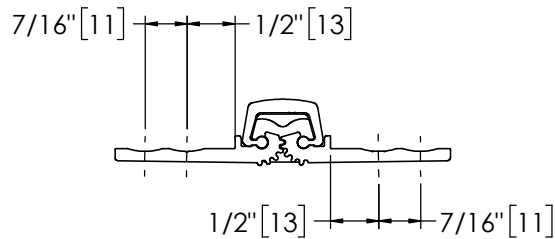

Architectural Door Accessories

ASSA ABLOY

Pemko 120" FULL MORTISE SHORT LEAF FLUSH 1-3/8" HD

The global leader in
door opening solutions

**** CAUTION ****
Due to Frame
Installation
Variations, Pre-drilling
For Fasteners IS NOT
Recommended