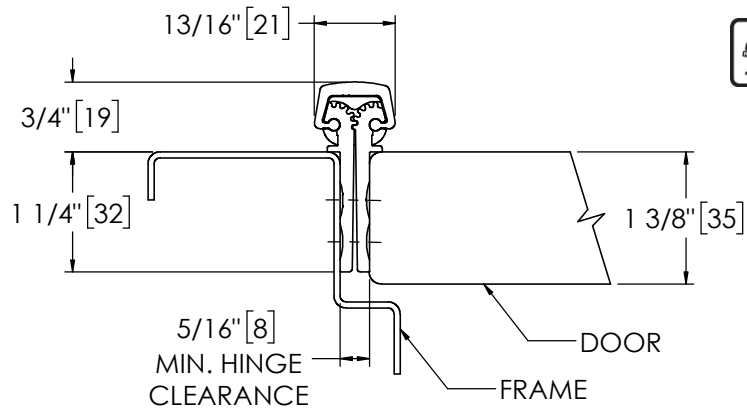

Architectural Door Accessories

ASSA ABLOY

Pemko 120" FULL MORTISE SHORT LEAF FLUSH 1-3/8" HD

The global leader in
door opening solutions

**** CAUTION ****
Due to Frame
Installation
Variations, Pre-drilling
For Fasteners IS NOT
Recommended