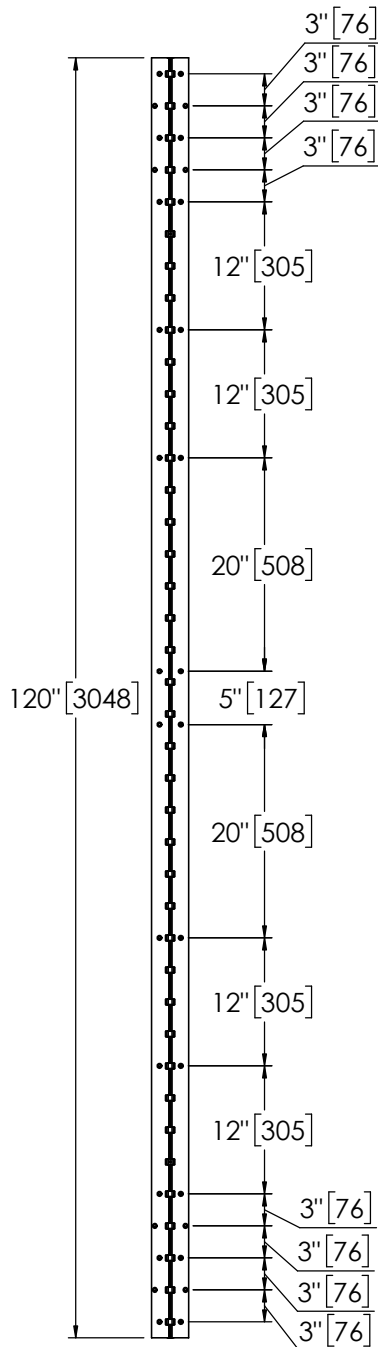

Architectural Door Accessories

ASSA ABLOY

Pemko 120" FULL MORTISE SHORT LEAF FLUSH 1-3/8" HD

The global leader in
door opening solutions

**** CAUTION ****
Due to Frame
Installation
Variations, Pre-drilling
For Fasteners IS NOT
Recommended