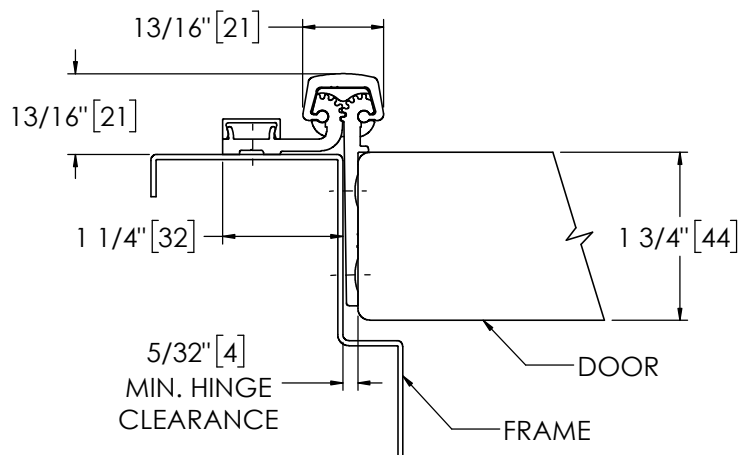

Architectural Door Accessories

ASSA ABLOY

Pemko 120" HALF MORTISE - 1100 SERIES

The global leader in
door opening solutions

**** CAUTION ****
Due to Frame
Installation
Variations, Pre-drilling
For Fasteners IS NOT
Recommended