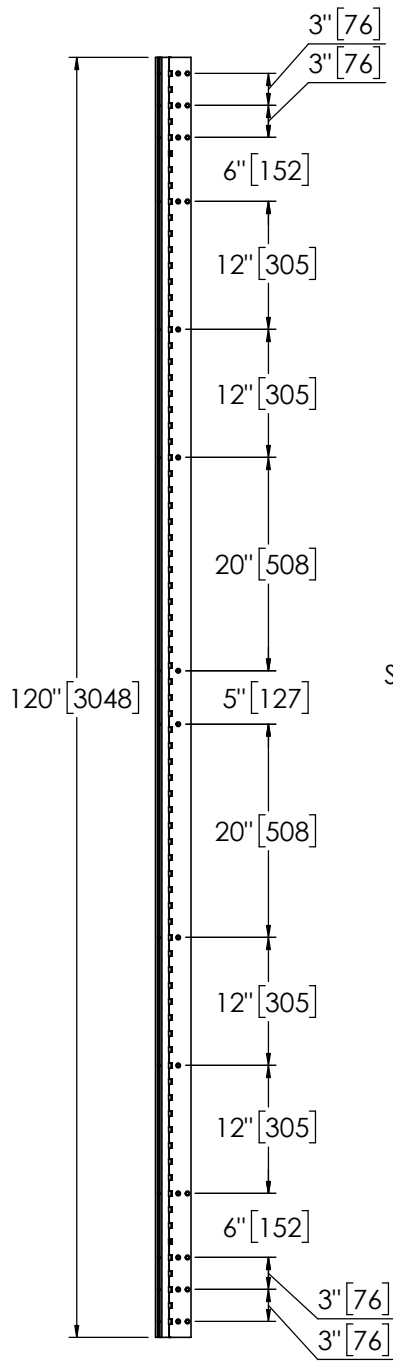

Architectural Door Accessories

ASSA ABLOY

Pemko 120" HALF MORTISE - 1100 SERIES

The global leader in
door opening solutions

**** CAUTION ****
Due to Frame
Installation
Variations, Pre-drilling
For Fasteners IS NOT
Recommended