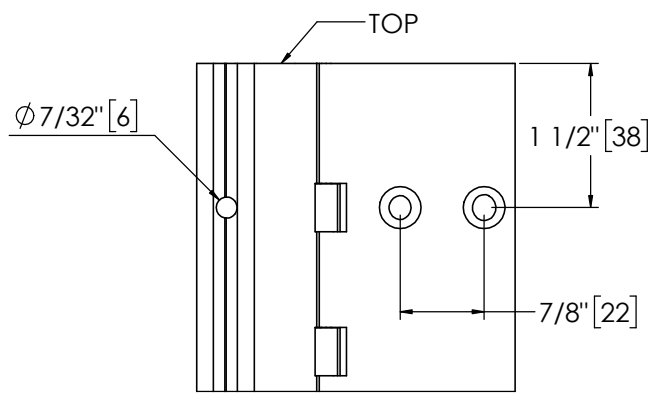

Architectural Door Accessories

ASSA ABLOY

Pemko 120" HALF MORTISE - 1100 SERIES

The global leader in
door opening solutions

**** CAUTION ****
Due to Frame
Installation
Variations, Pre-drilling
For Fasteners IS NOT
Recommended