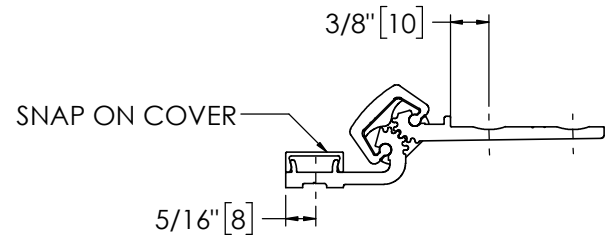

Architectural Door Accessories

ASSA ABLOY

Pemko 120" HALF MORTISE - 1100 SERIES

The global leader in
door opening solutions

**** CAUTION ****
Due to Frame
Installation
Variations, Pre-drilling
For Fasteners IS NOT
Recommended