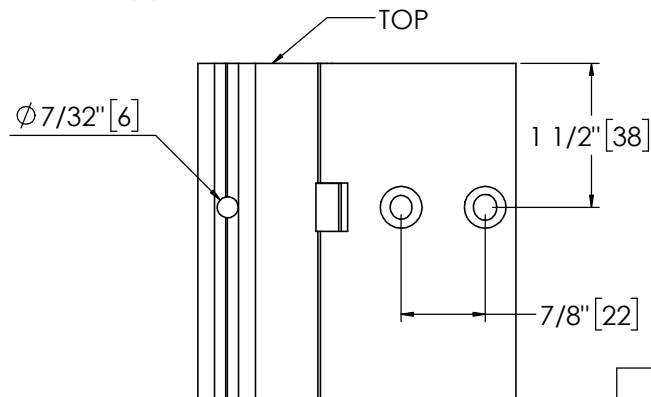

Architectural Door Accessories

ASSA ABLOY

Pemko 120" HALF MORTISE HD

The global leader in
door opening solutions

**** CAUTION ****
Due to Frame
Installation
Variations, Pre-drilling
For Fasteners IS NOT
Recommended