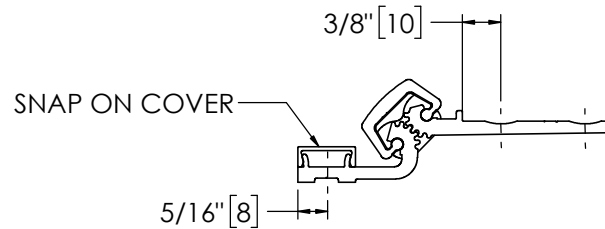

Architectural Door Accessories

ASSA ABLOY

Pemko 120" HALF MORTISE HD

The global leader in
door opening solutions

**** CAUTION ****
Due to Frame
Installation
Variations, Pre-drilling
For Fasteners IS NOT
Recommended