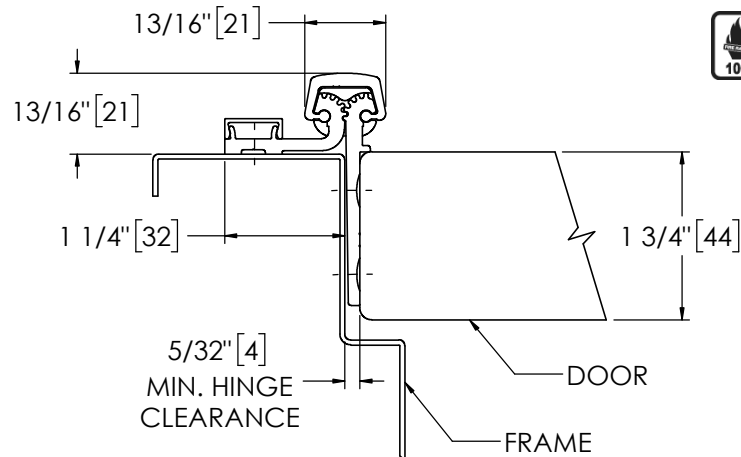

Architectural Door Accessories

ASSA ABLOY

Pemko 120" HALF MORTISE HD

The global leader in
door opening solutions

**** CAUTION ****
Due to Frame
Installation
Variations, Pre-drilling
For Fasteners IS NOT
Recommended