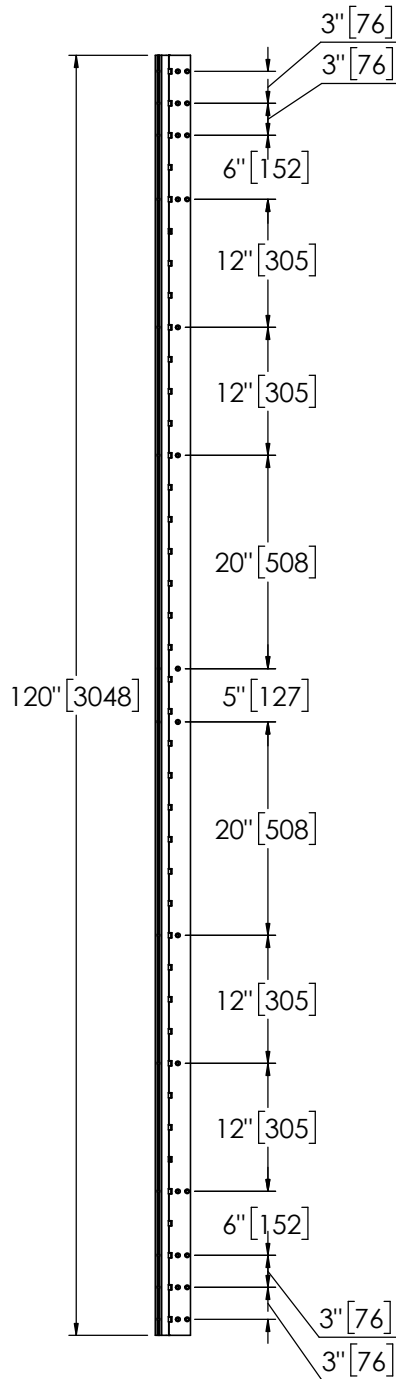

Architectural Door Accessories

ASSA ABLOY

Pemko 120" HALF MORTISE HD

The global leader in
door opening solutions

**** CAUTION ****
Due to Frame
Installation
Variations, Pre-drilling
For Fasteners IS NOT
Recommended