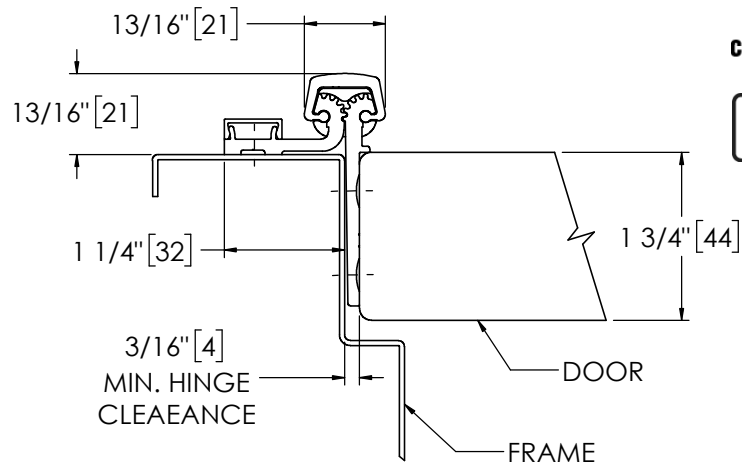

## Pemko 120" HALF MORTISE

The global leader in  
door opening solutions

**\*\* CAUTION \*\***  
Due to Frame  
Installation  
Variations, Pre-drilling  
For Fasteners IS NOT  
Recommended

USA:  
Ventura, CA 93003  
Phone: 800.283.9988