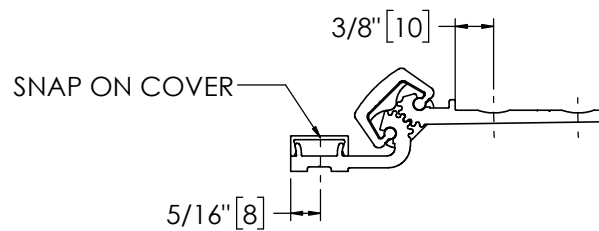

## Pemko 120" HALF MORTISE

The global leader in  
door opening solutions

**\*\* CAUTION \*\***  
Due to Frame  
Installation  
Variations, Pre-drilling  
For Fasteners IS NOT  
Recommended

USA:  
Ventura, CA 93003  
Phone: 800.283.9988