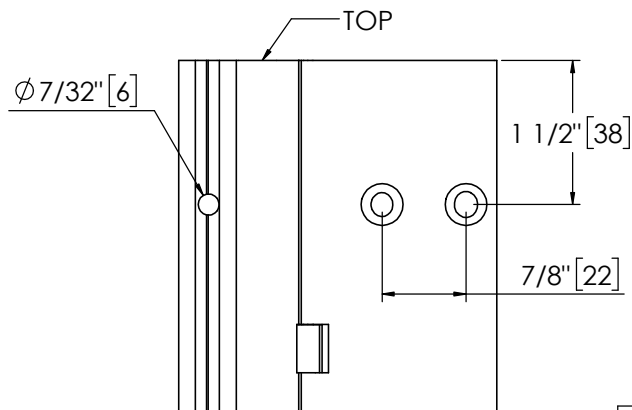

## Pemko 120" HALF MORTISE

The global leader in  
door opening solutions

**\*\* CAUTION \*\***  
Due to Frame  
Installation  
Variations, Pre-drilling  
For Fasteners IS NOT  
Recommended

USA:  
Ventura, CA 93003  
Phone: 800.283.9988