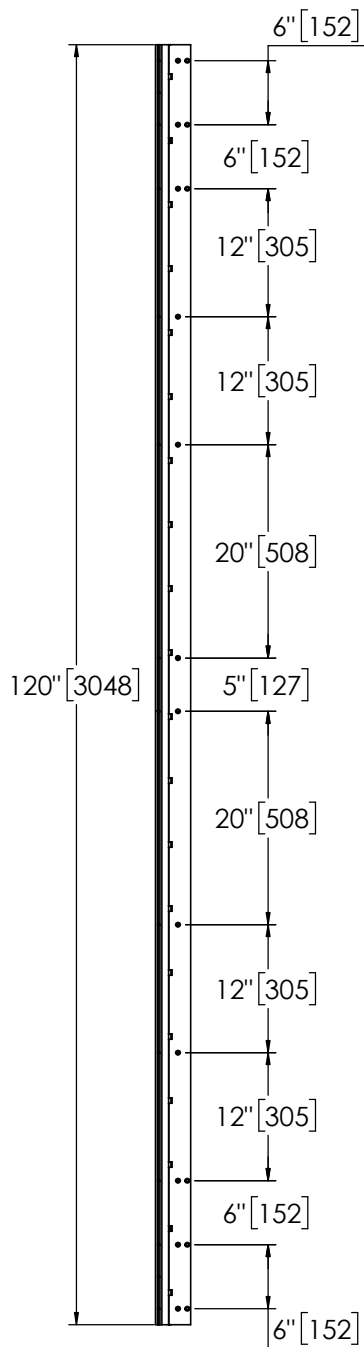

## Pemko 120" HALF MORTISE

The global leader in  
door opening solutions

**\*\* CAUTION \*\***  
Due to Frame  
Installation  
Variations, Pre-drilling  
For Fasteners IS NOT  
Recommended

USA:  
Ventura, CA 93003  
Phone: 800.283.9988