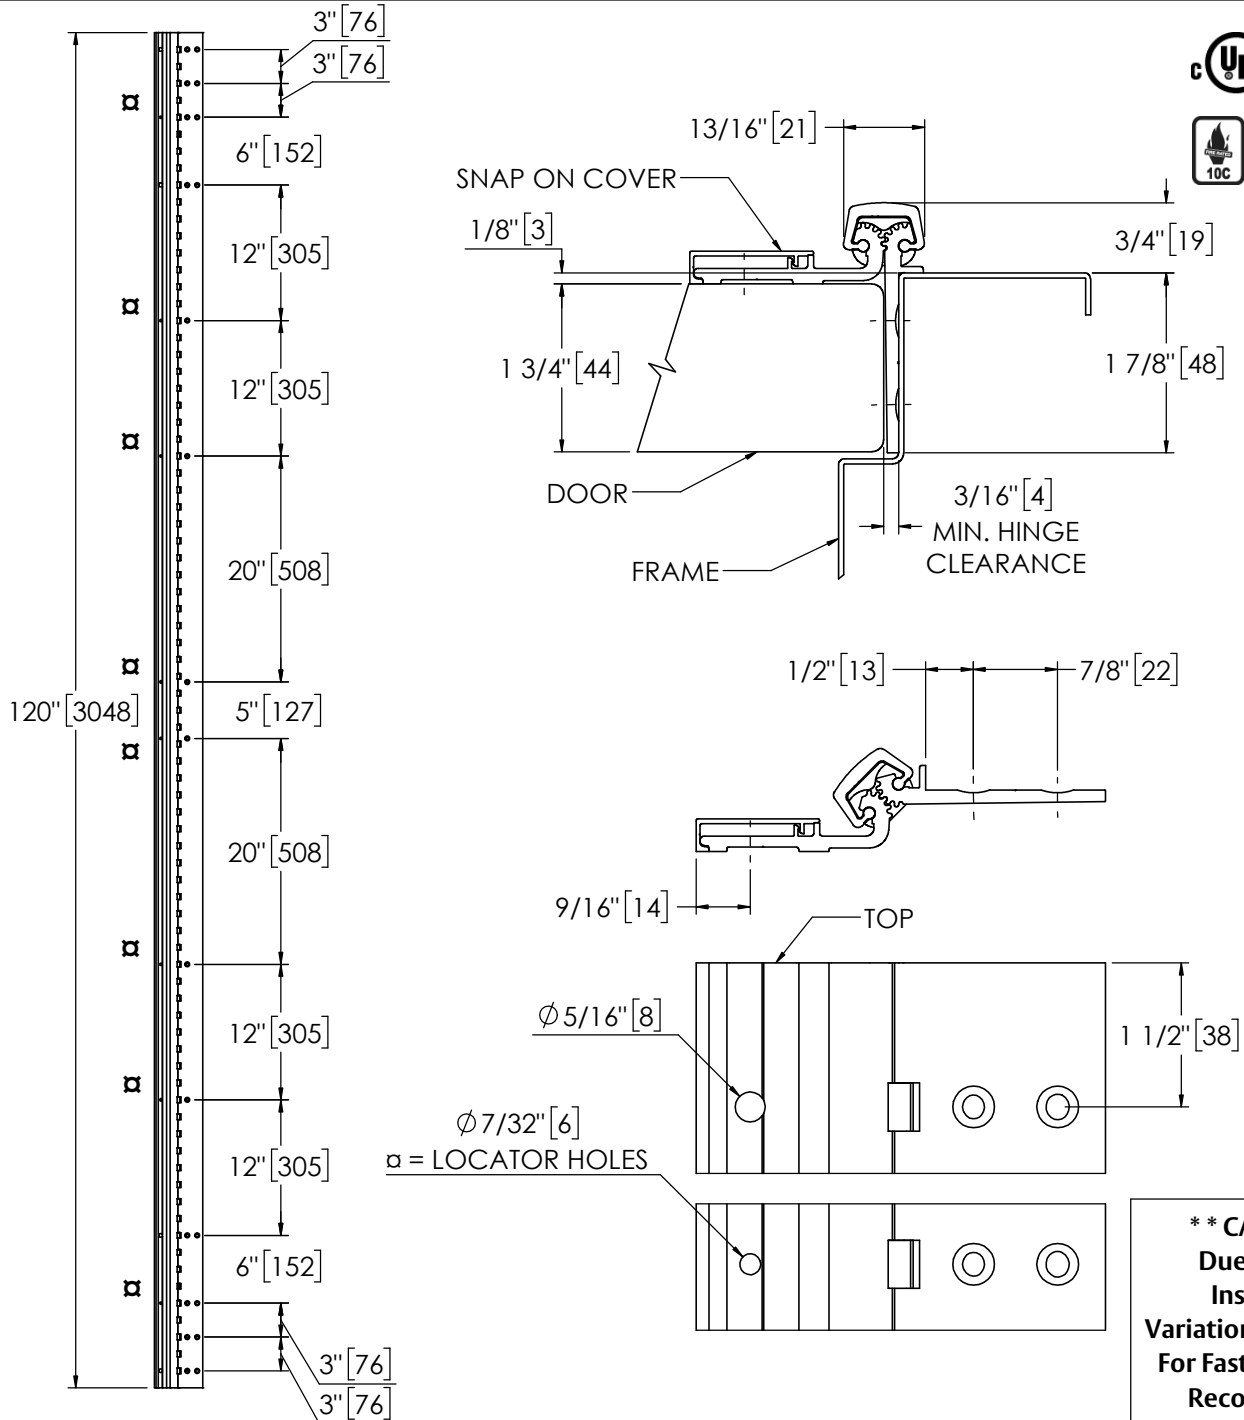

Architectural Door Accessories

ASSA ABLOY

Pemko 120" HALF SURFACE - 1100 SERIES

The global leader in
door opening solutions

**** CAUTION ****
Due to Frame
Installation
Variations, Pre-drilling
For Fasteners IS NOT
Recommended