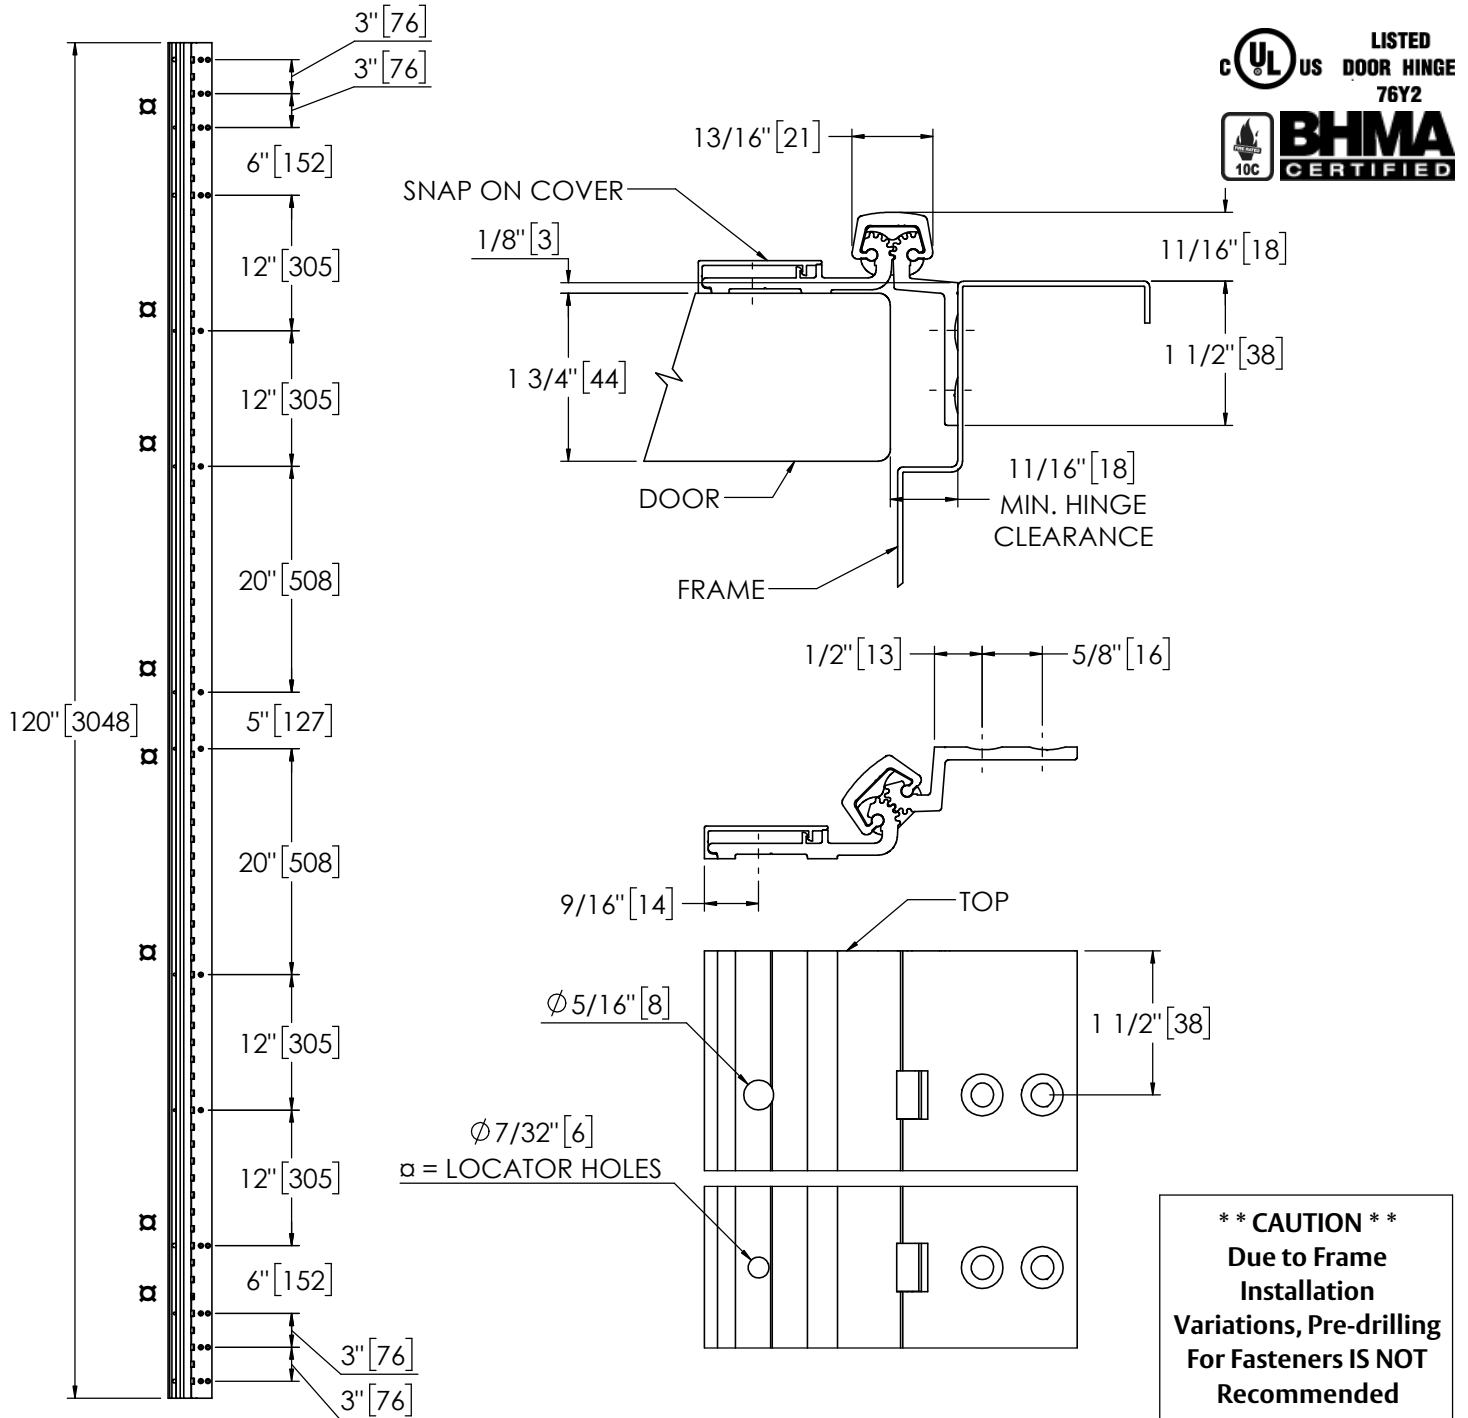

Architectural Door Accessories

ASSA ABLOY

Pemko 120" HALF SURFACE SAFETY - 1100 SERIES

The global leader in
door opening solutions

USA:
Ventura, CA 93003
Phone: 800.283.9988

Memphis, TN 38141
Phone: 800.824.3018