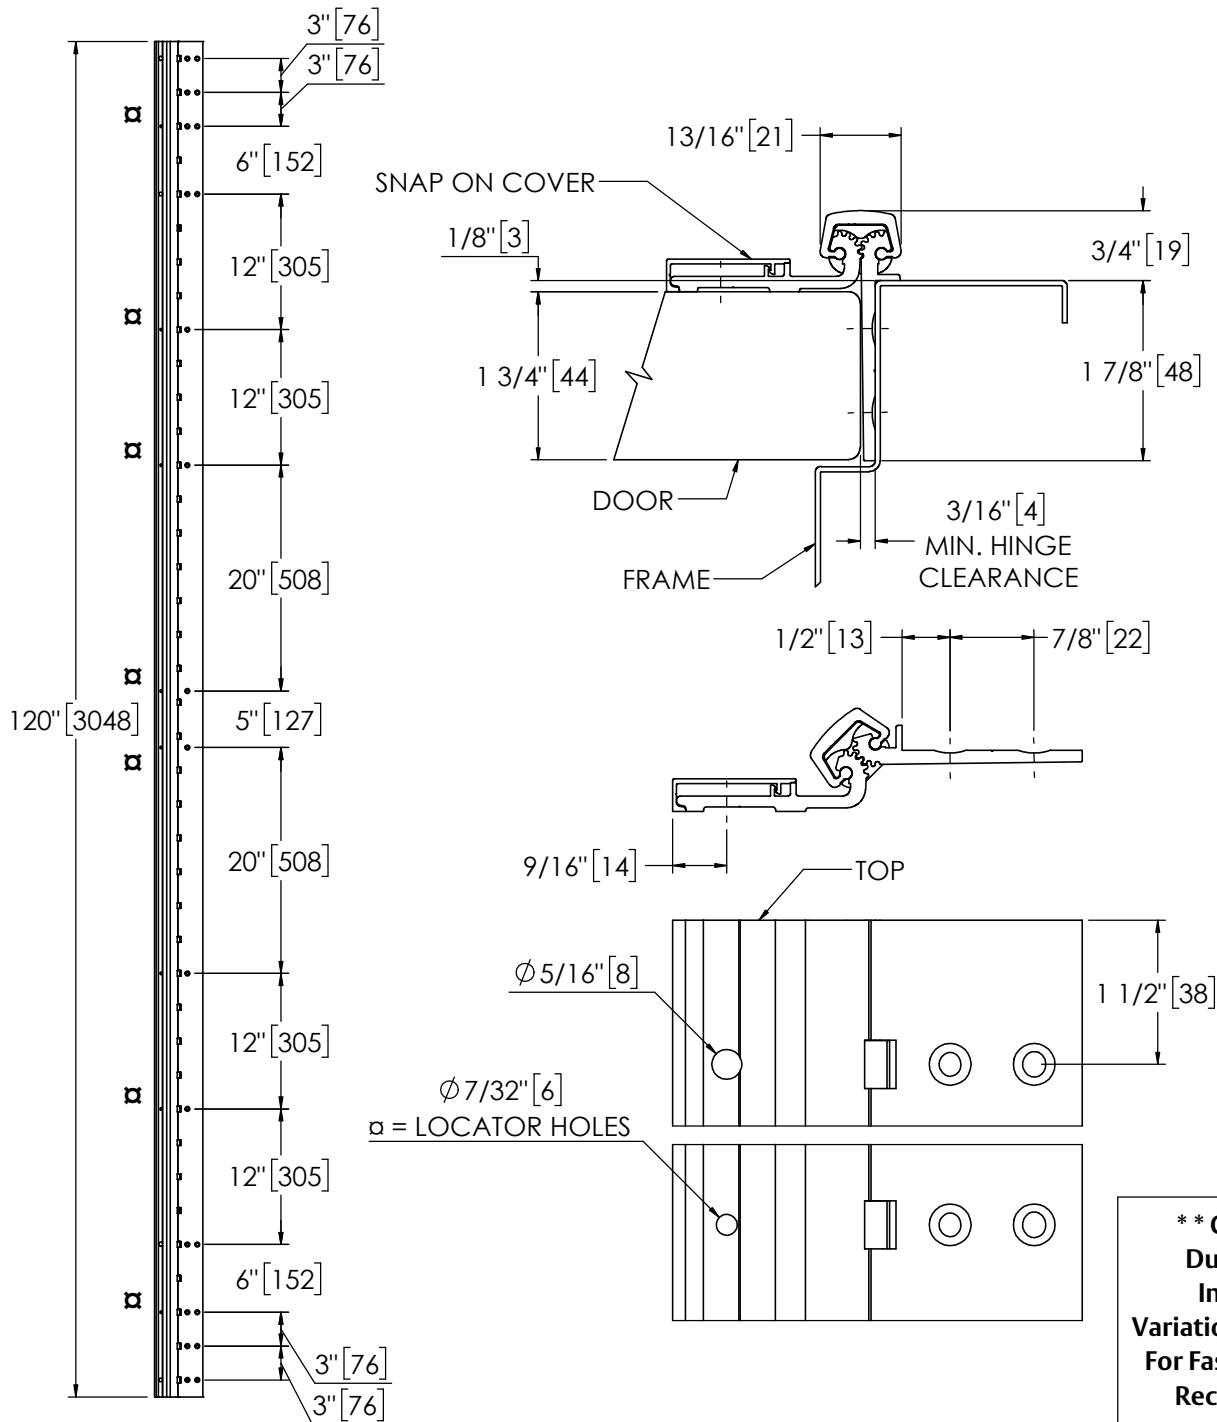

## Pemko 120" HALF SURFACE HD

The global leader in  
door opening solutions

USA:  
Ventura, CA 93003  
Phone: 800.283.9988

Memphis, TN 38141  
Phone: 800.824.3018

Canada:  
Vancouver, BC V2T6W3  
Phone: 877.535.7888