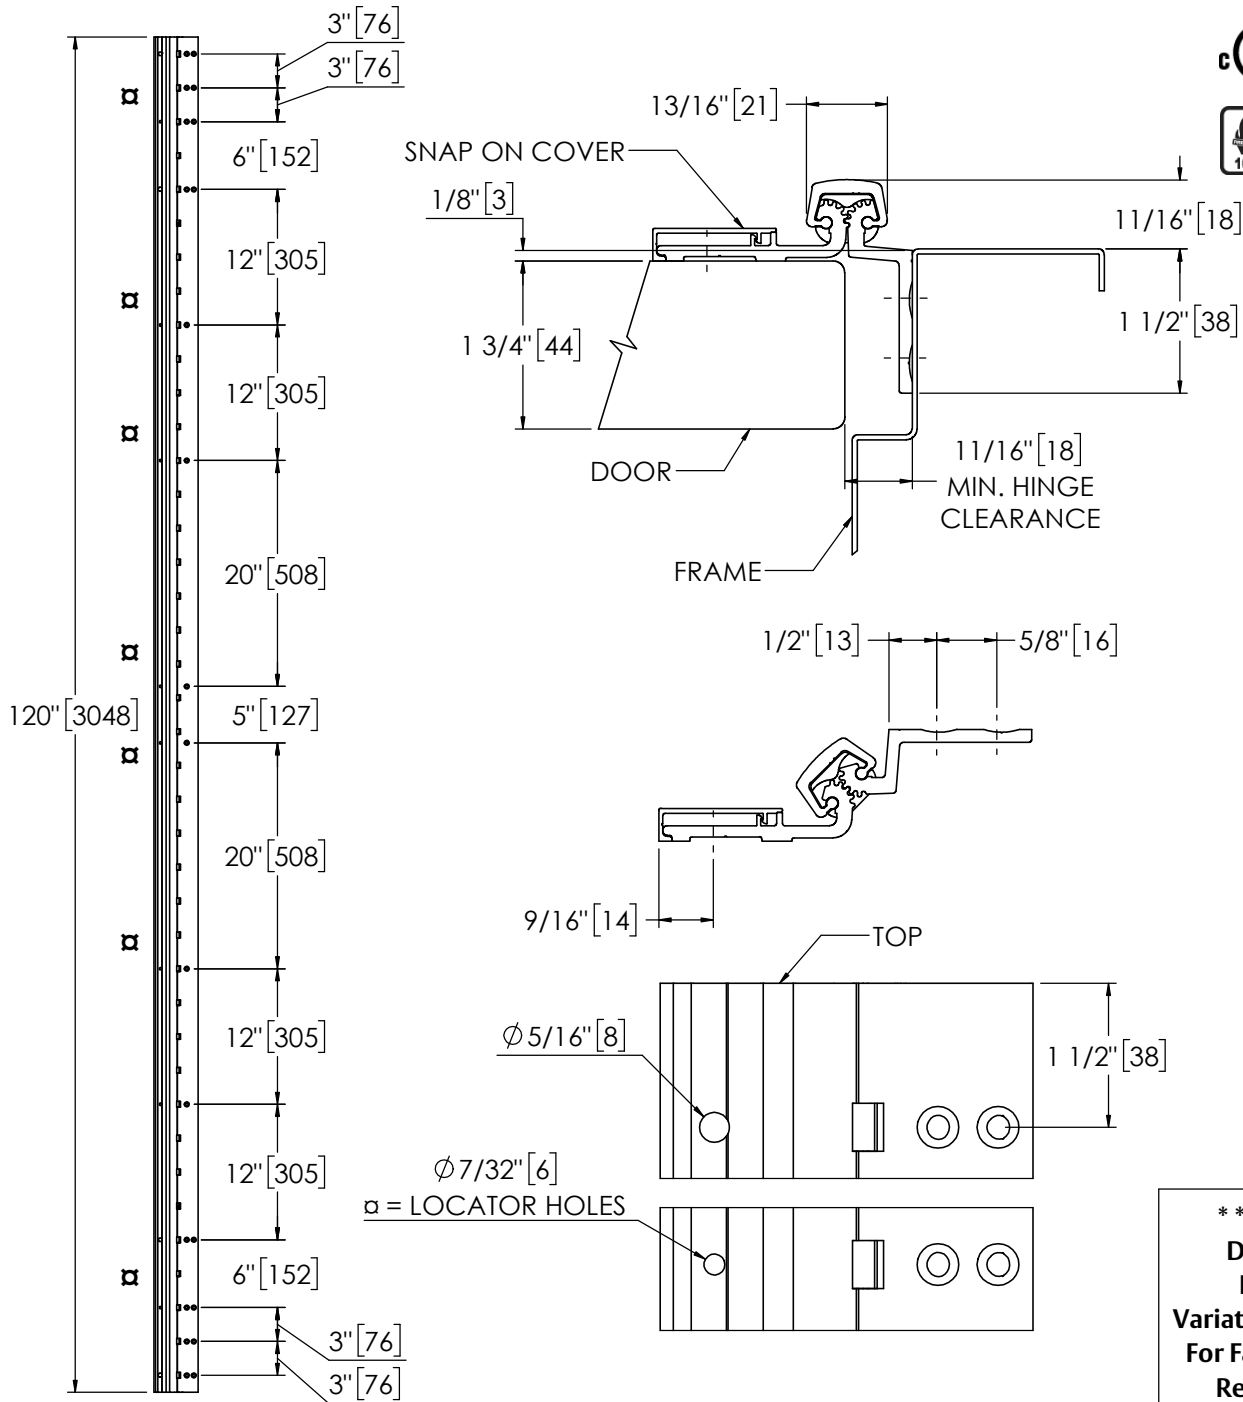

Architectural Door Accessories

ASSA ABLOY

Pemko 120" HALF SURFACE SAFETY HD

The global leader in
door opening solutions

**** CAUTION ****
Due to Frame
Installation
Variations, Pre-drilling
For Fasteners IS NOT
Recommended