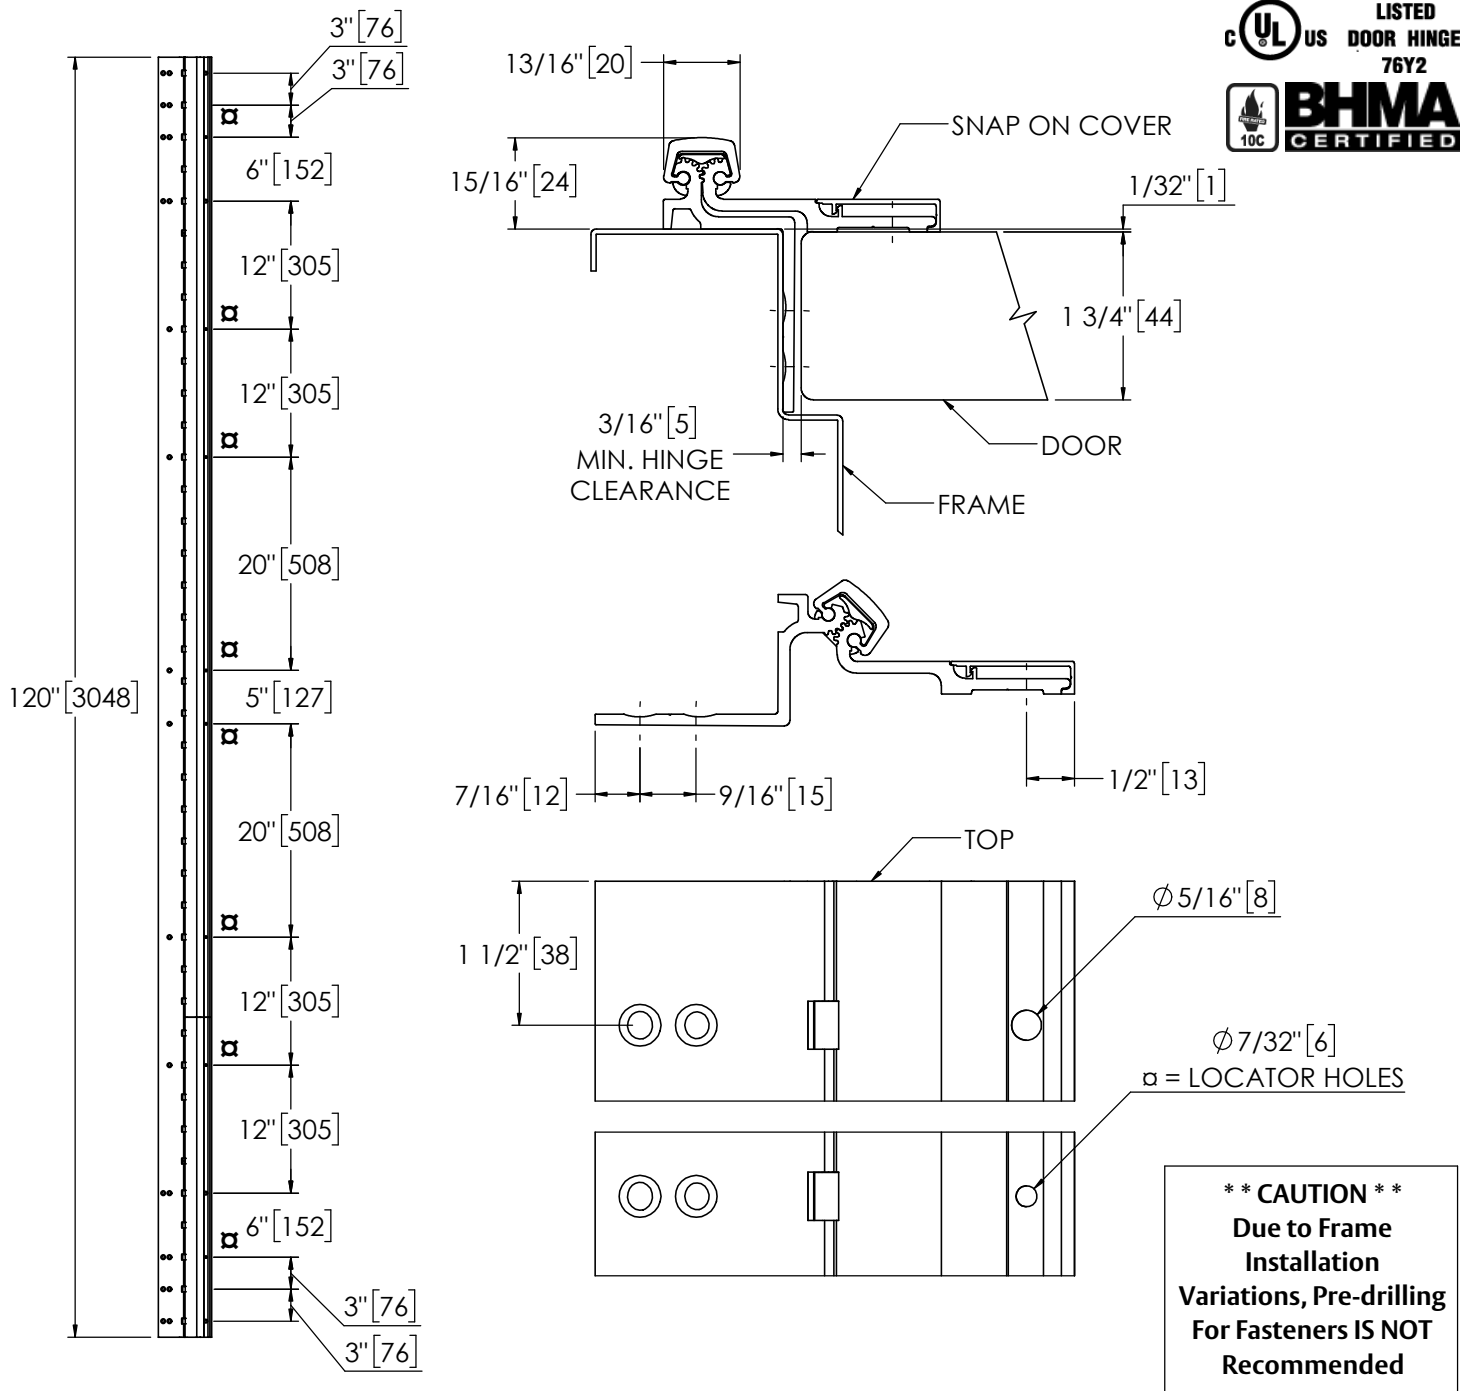

Architectural Door Accessories

ASSA ABLOY

Pemko 120" OFFSET HALF SURFACE HD

The global leader in
door opening solutions

USA:
Ventura, CA 93003
Phone: 800.283.9988

Memphis, TN 38141
Phone: 800.824.3018

Canada:
Vancouver, BC V2T6W3
Phone: 877.535.7888