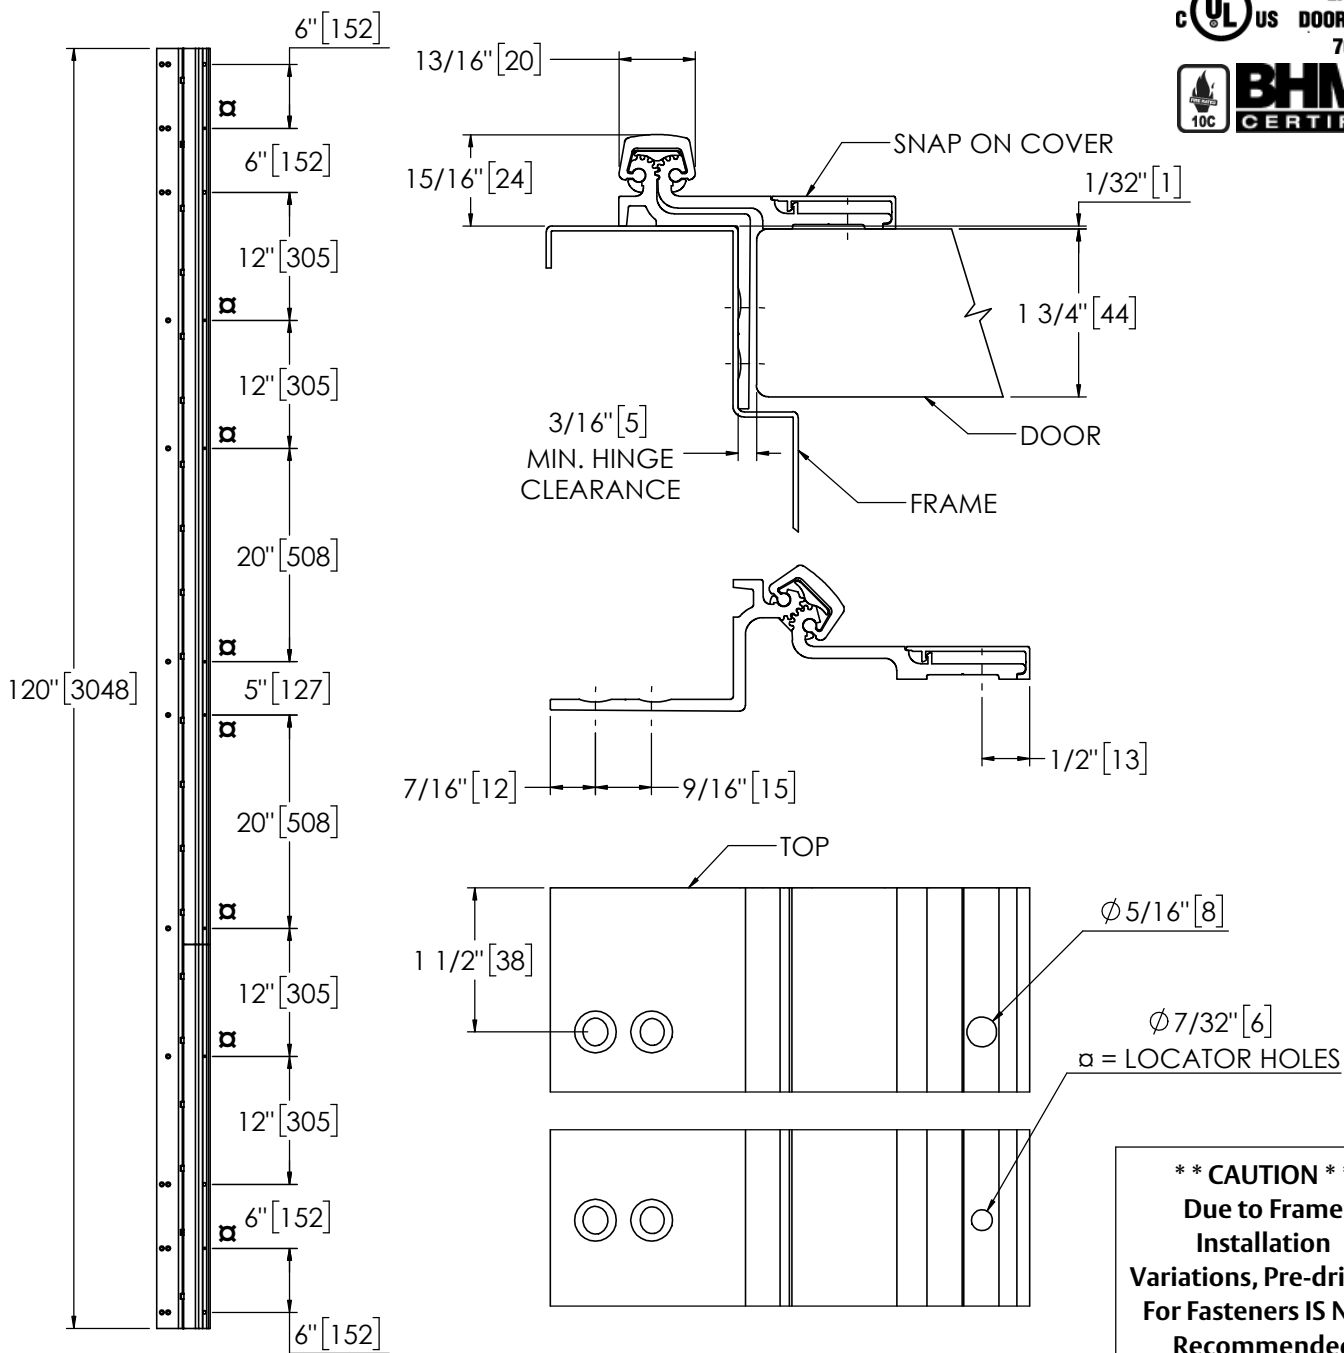

Architectural Door Accessories

ASSA ABLOY

Pemko 120" OFFSET HALF SURFACE

The global leader in
door opening solutions

**** CAUTION ****
Due to Frame
Installation
Variations, Pre-drilling
For Fasteners IS NOT
Recommended