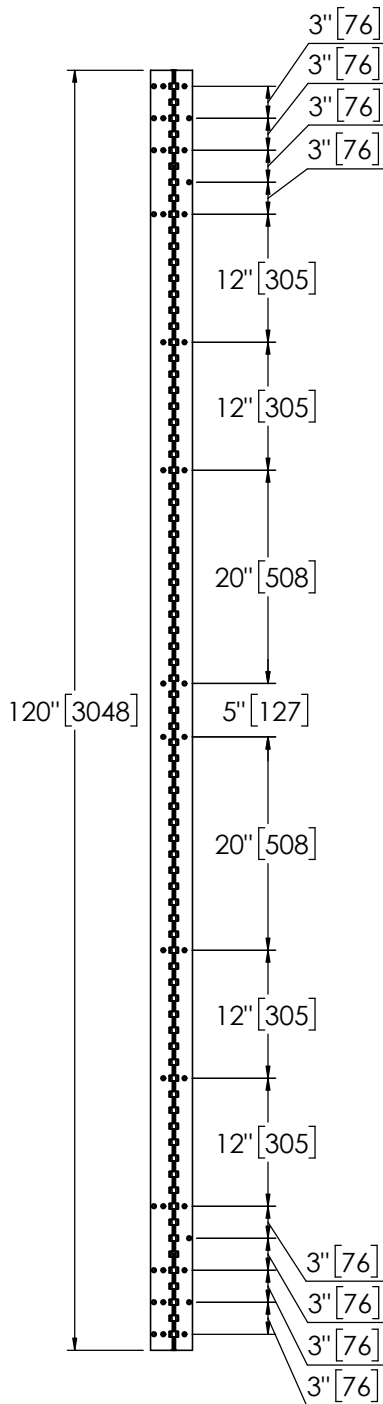

# Architectural Door Accessories

**ASSA ABLOY**

Pemko 120" SPECIAL FULL MORTISE SHORT LEAF FLUSH - 1100 SERIES

The global leader in  
door opening solutions

**\*\* CAUTION \*\***  
Due to Frame  
Installation  
Variations, Pre-drilling  
For Fasteners IS NOT  
Recommended