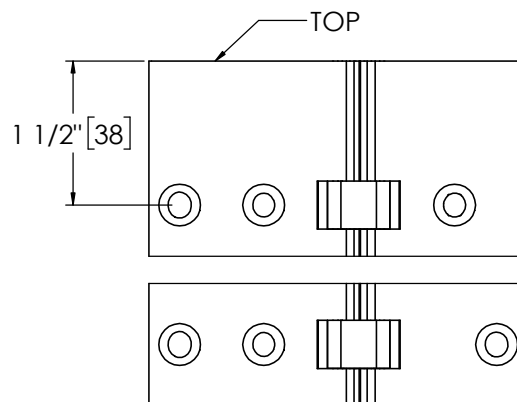

# Architectural Door Accessories

**ASSA ABLOY**

Pemko 120" SPECIAL FULL MORTISE SHORT LEAF FLUSH - 1100 SERIES

The global leader in  
door opening solutions

**\*\* CAUTION \*\***  
Due to Frame  
Installation  
Variations, Pre-drilling  
For Fasteners IS NOT  
Recommended