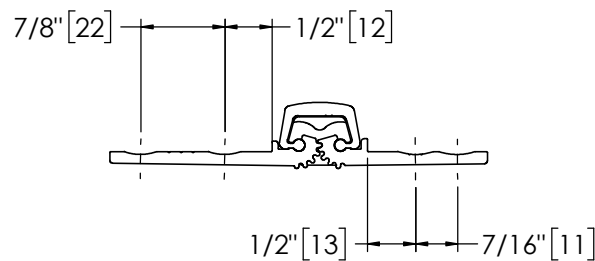

# Architectural Door Accessories

**ASSA ABLOY**

Pemko 120" SPECIAL FULL MORTISE SHORT LEAF FLUSH - 1100 SERIES

The global leader in  
door opening solutions

**\*\* CAUTION \*\***  
Due to Frame  
Installation  
Variations, Pre-drilling  
For Fasteners IS NOT  
Recommended