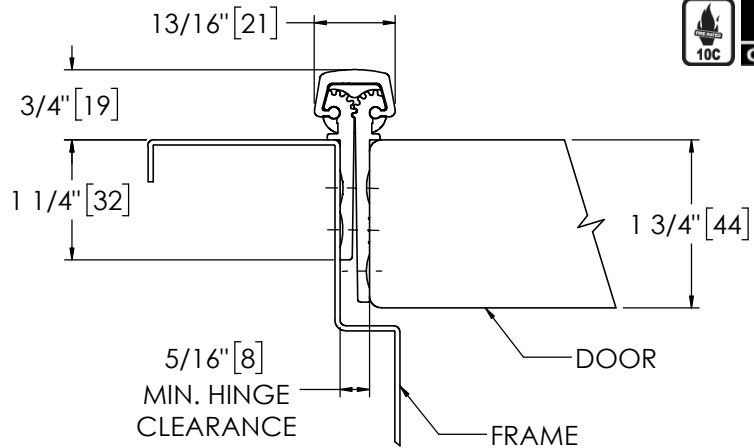

# Architectural Door Accessories

**ASSA ABLOY**

Pemko 120" SPECIAL FULL MORTISE SHORT LEAF FLUSH - 1100 SERIES

The global leader in  
door opening solutions

**\*\* CAUTION \*\***  
Due to Frame  
Installation  
Variations, Pre-drilling  
For Fasteners IS NOT  
Recommended