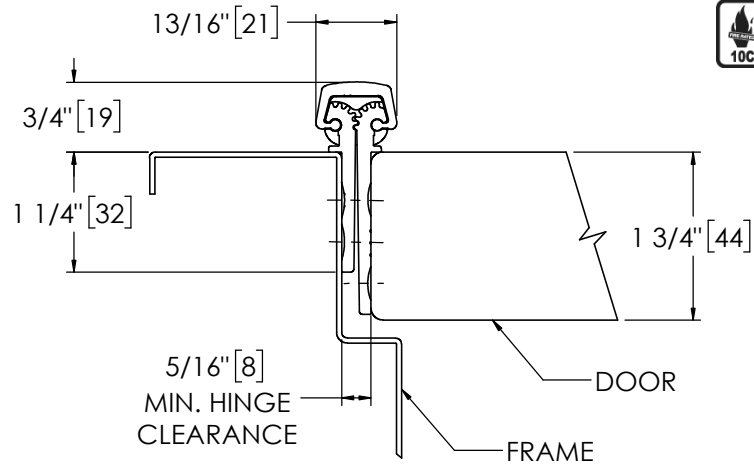

Architectural Door Accessories

ASSA ABLOY

Pemko 120" SPECIAL FULL MORTISE SHORT LEAF FLUSH HD

The global leader in
door opening solutions

**** CAUTION ****
Due to Frame
Installation
Variations, Pre-drilling
For Fasteners IS NOT
Recommended