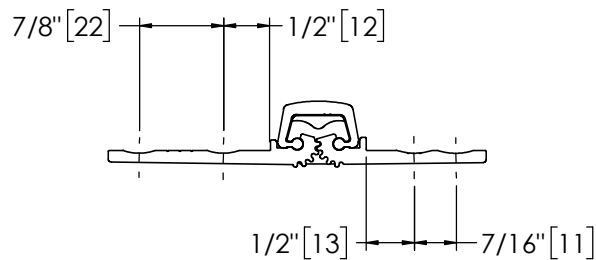

Architectural Door Accessories

ASSA ABLOY

Pemko 120" SPECIAL FULL MORTISE SHORT LEAF FLUSH HD

The global leader in
door opening solutions

**** CAUTION ****
Due to Frame
Installation
Variations, Pre-drilling
For Fasteners IS NOT
Recommended