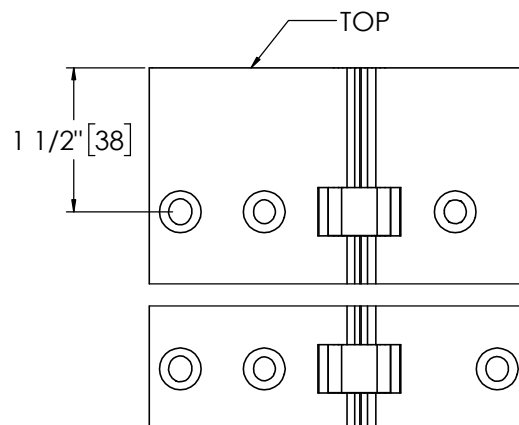

Architectural Door Accessories

ASSA ABLOY

Pemko 120" SPECIAL FULL MORTISE SHORT LEAF FLUSH HD

The global leader in
door opening solutions

**** CAUTION ****
Due to Frame
Installation
Variations, Pre-drilling
For Fasteners IS NOT
Recommended