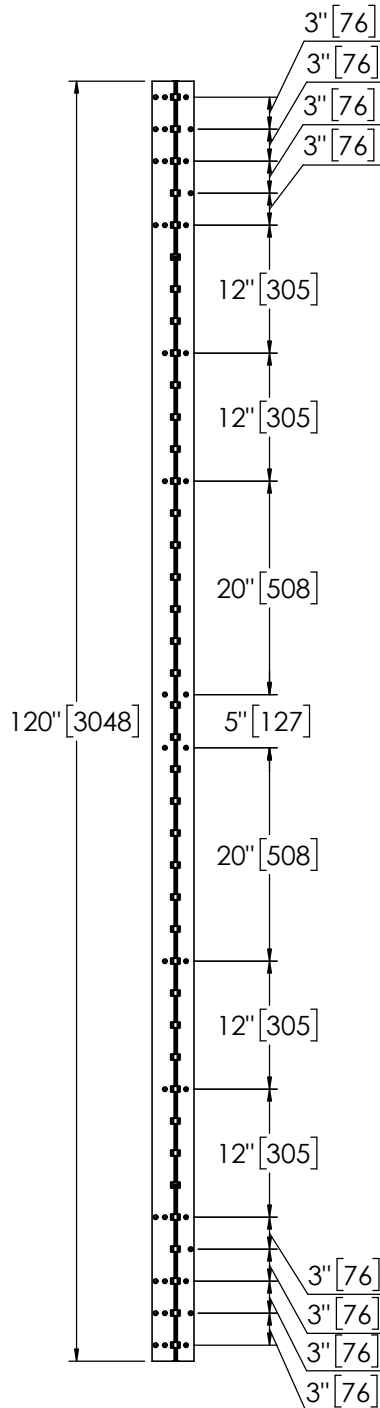

Architectural Door Accessories

ASSA ABLOY

Pemko 120" SPECIAL FULL MORTISE SHORT LEAF FLUSH HD

The global leader in
door opening solutions

**** CAUTION ****
Due to Frame
Installation
Variations, Pre-drilling
For Fasteners IS NOT
Recommended

USA:
Ventura, CA 93003
Phone: 800.283.9988

Memphis, TN 38141
Phone: 800.824.3018

Canada:
Vancouver, BC V2T6W3
Phone: 877.535.7888

Toronto, ON L4K4T9
Phone: 877.535.7888

T - 464 - SPFM_SLF120HD
REV 1 - 03/18