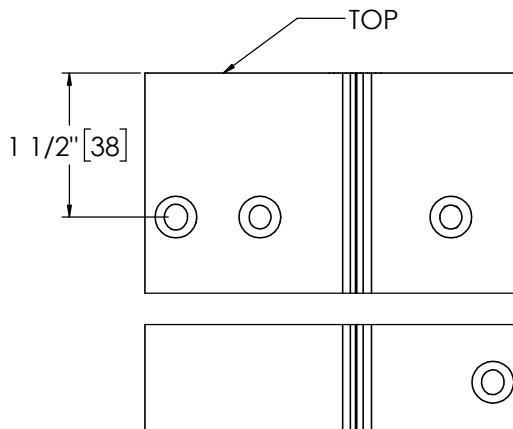

## Pemko 120" SPECIAL FULL MORTISE SHORT LEAF FLUSH

The global leader in  
door opening solutions

**\*\* CAUTION \*\***  
Due to Frame  
Installation  
Variations, Pre-drilling  
For Fasteners IS NOT  
Recommended