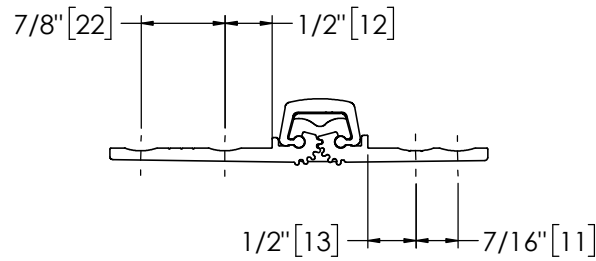

## Pemko 120" SPECIAL FULL MORTISE SHORT LEAF FLUSH

The global leader in  
door opening solutions

**\*\* CAUTION \*\***  
Due to Frame  
Installation  
Variations, Pre-drilling  
For Fasteners IS NOT  
Recommended