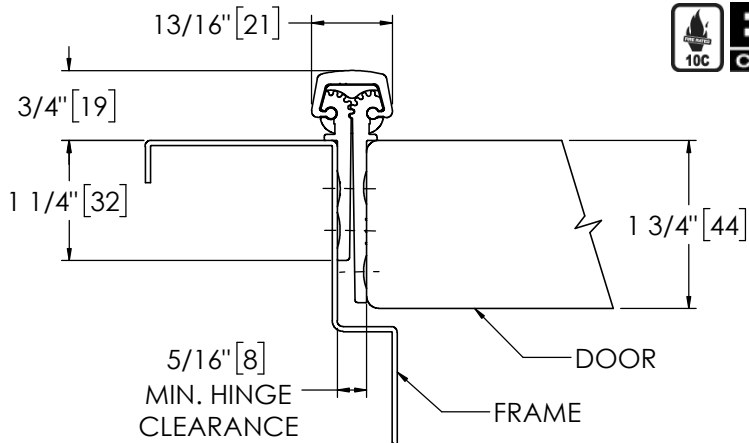

## Pemko 120" SPECIAL FULL MORTISE SHORT LEAF FLUSH

The global leader in  
door opening solutions

**\*\* CAUTION \*\***  
Due to Frame  
Installation  
Variations, Pre-drilling  
For Fasteners IS NOT  
Recommended