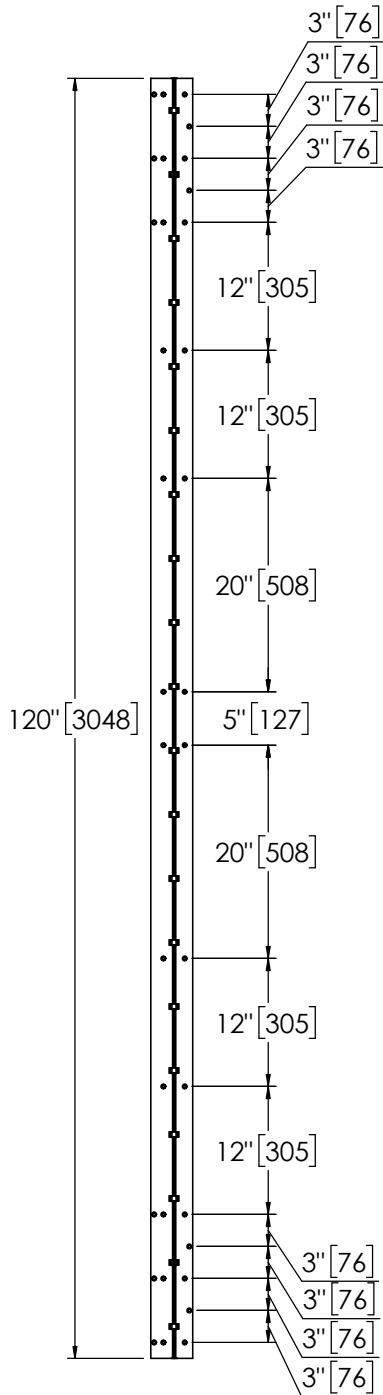

## Pemko 120" SPECIAL FULL MORTISE SHORT LEAF FLUSH

The global leader in  
door opening solutions

**\*\* CAUTION \*\***  
Due to Frame  
Installation  
Variations, Pre-drilling  
For Fasteners IS NOT  
Recommended