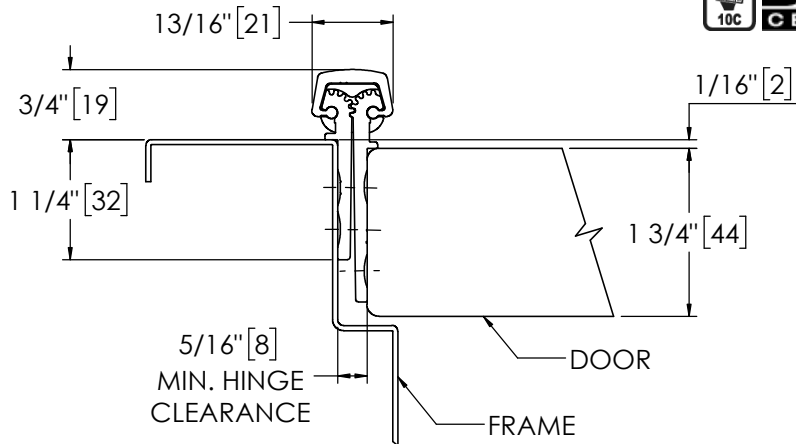

Architectural Door Accessories

ASSA ABLOY

Pemko 120" SPECIAL FULL MORTISE SHORT LEAF INSET - 1100 SERIES

The global leader in
door opening solutions

**** CAUTION ****
Due to Frame
Installation
Variations, Pre-drilling
For Fasteners IS NOT
Recommended