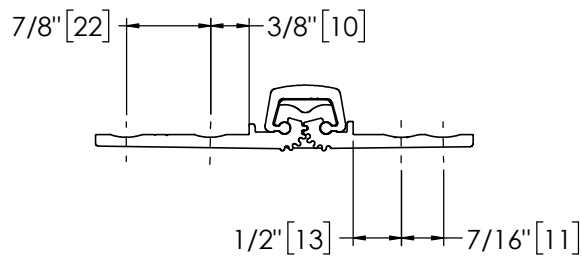

Architectural Door Accessories

ASSA ABLOY

Pemko 120" SPECIAL FULL MORTISE SHORT LEAF INSET - 1100 SERIES

The global leader in
door opening solutions

**** CAUTION ****
Due to Frame
Installation
Variations, Pre-drilling
For Fasteners IS NOT
Recommended