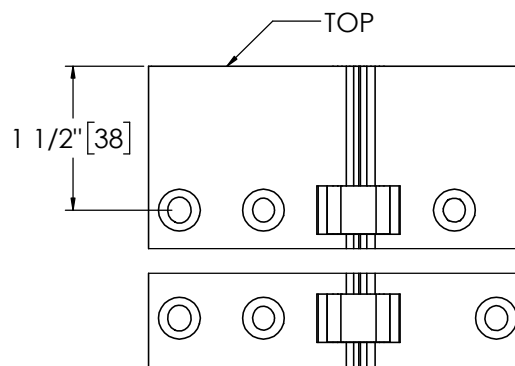

Architectural Door Accessories

ASSA ABLOY

Pemko 120" SPECIAL FULL MORTISE SHORT LEAF INSET - 1100 SERIES

The global leader in
door opening solutions

**** CAUTION ****
Due to Frame
Installation
Variations, Pre-drilling
For Fasteners IS NOT
Recommended