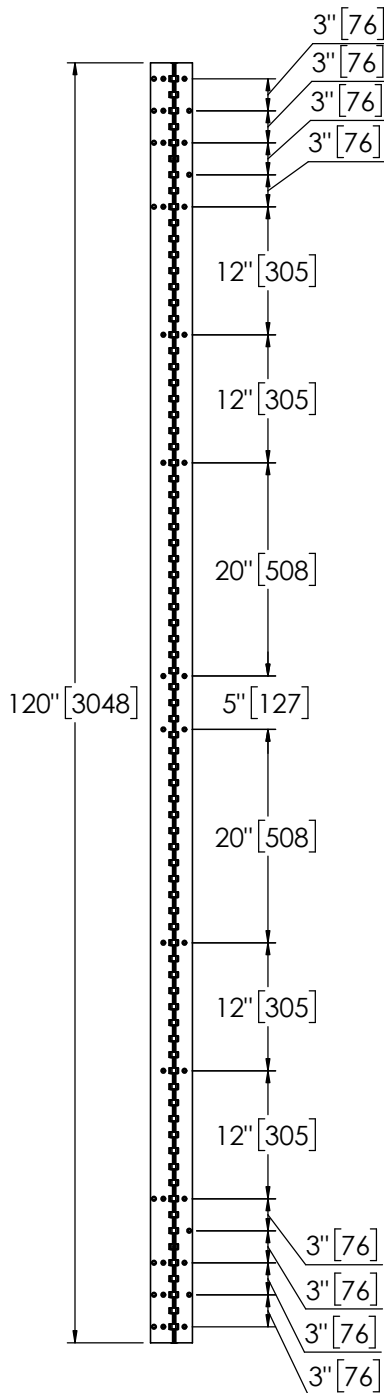

Architectural Door Accessories

ASSA ABLOY

Pemko 120" SPECIAL FULL MORTISE SHORT LEAF INSET - 1100 SERIES

The global leader in
door opening solutions

**** CAUTION ****
Due to Frame
Installation
Variations, Pre-drilling
For Fasteners IS NOT
Recommended

USA:
Ventura, CA 93003
Phone: 800.283.9988

Memphis, TN 38141
Phone: 800.824.3018

Canada:
Vancouver, BC V2T6W3
Phone: 877.535.7888

Toronto, ON L4K4T9
Phone: 877.535.7888
T - 484 - SPFM_SLI120-1100
REV 1 - 03/18