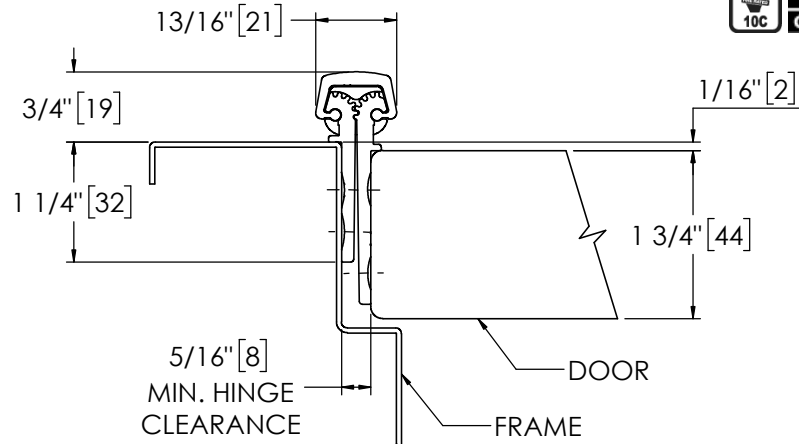

Architectural Door Accessories

ASSA ABLOY

Pemko 120" SPECIAL FULL MORTISE SHORT LEAF INSET HD

The global leader in
door opening solutions

**** CAUTION ****
Due to Frame
Installation
Variations, Pre-drilling
For Fasteners IS NOT
Recommended