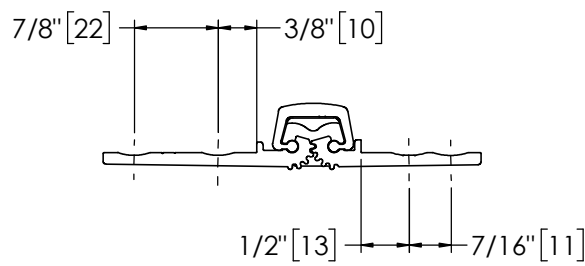

Architectural Door Accessories

ASSA ABLOY

Pemko 120" SPECIAL FULL MORTISE SHORT LEAF INSET HD

The global leader in
door opening solutions

**** CAUTION ****
Due to Frame
Installation
Variations, Pre-drilling
For Fasteners IS NOT
Recommended