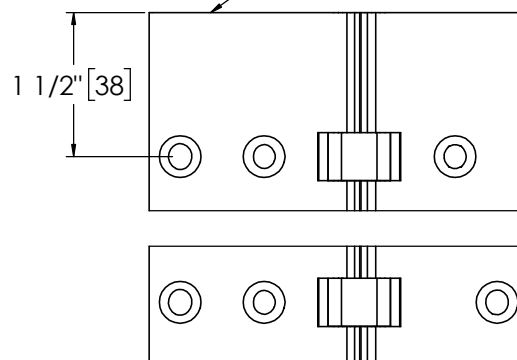

Architectural Door Accessories

ASSA ABLOY

Pemko 120" SPECIAL FULL MORTISE SHORT LEAF INSET HD

The global leader in
door opening solutions

**** CAUTION ****
Due to Frame
Installation
Variations, Pre-drilling
For Fasteners IS NOT
Recommended