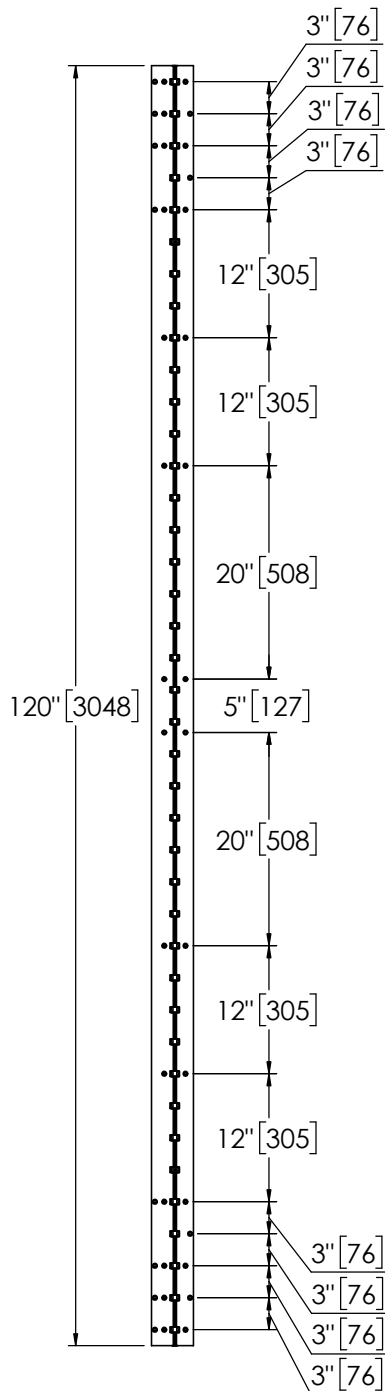

Architectural Door Accessories

ASSA ABLOY

Pemko 120" SPECIAL FULL MORTISE SHORT LEAF INSET HD

The global leader in
door opening solutions

**** CAUTION ****
Due to Frame
Installation
Variations, Pre-drilling
For Fasteners IS NOT
Recommended