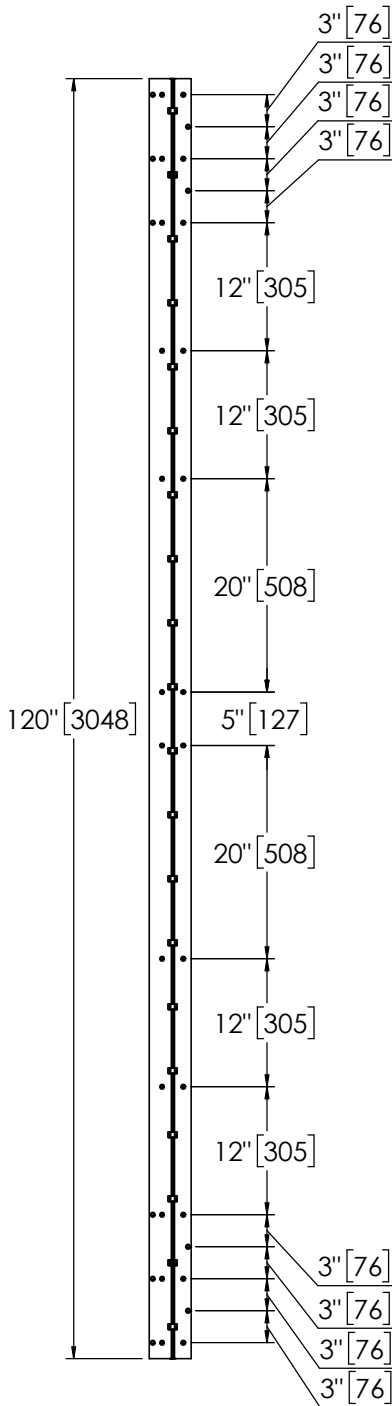

Architectural Door Accessories

ASSA ABLOY

Pemko 120" SPECIAL FULL MORTISE SHORT LEAF INSET The global leader in door opening solutions

**** CAUTION ****
Due to Frame
Installation
Variations, Pre-drilling
For Fasteners IS NOT
Recommended