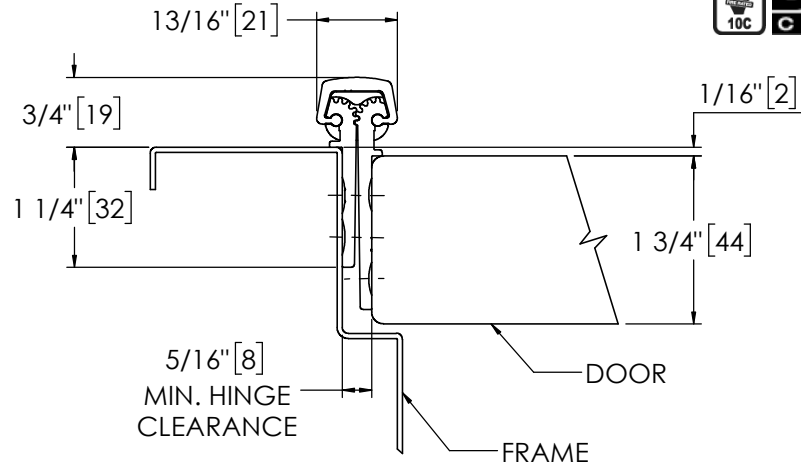

Architectural Door Accessories

ASSA ABLOY

Pemko 120" SPECIAL FULL MORTISE SHORT LEAF INSET The global leader in door opening solutions

**** CAUTION ****
Due to Frame
Installation
Variations, Pre-drilling
For Fasteners IS NOT
Recommended