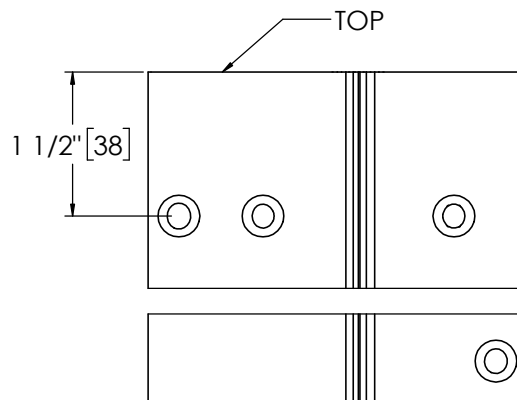

Architectural Door Accessories

ASSA ABLOY

Pemko 120" SPECIAL FULL MORTISE SHORT LEAF INSET The global leader in door opening solutions

**** CAUTION ****
Due to Frame
Installation
Variations, Pre-drilling
For Fasteners IS NOT
Recommended