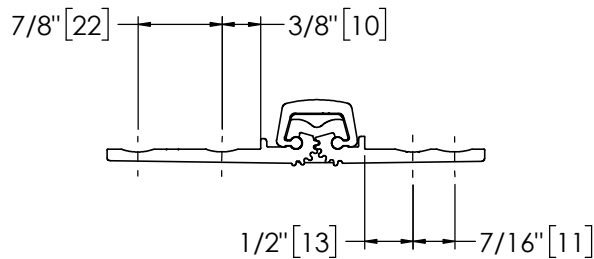

Architectural Door Accessories

ASSA ABLOY

Pemko 120" SPECIAL FULL MORTISE SHORT LEAF INSET The global leader in door opening solutions

**** CAUTION ****
Due to Frame
Installation
Variations, Pre-drilling
For Fasteners IS NOT
Recommended