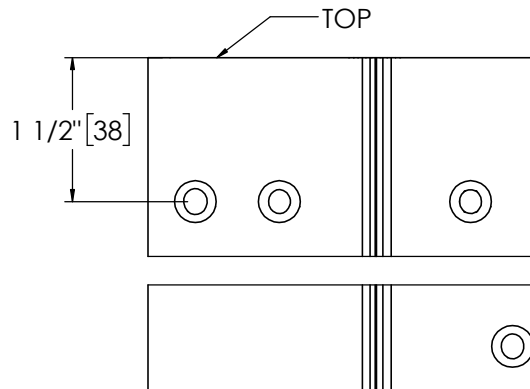

Architectural Door Accessories

ASSA ABLOY

Pemko 120" SPECIAL FULL MORTISE

The global leader in
door opening solutions

**** CAUTION ****
Due to Frame
Installation
Variations, Pre-drilling
For Fasteners IS NOT
Recommended