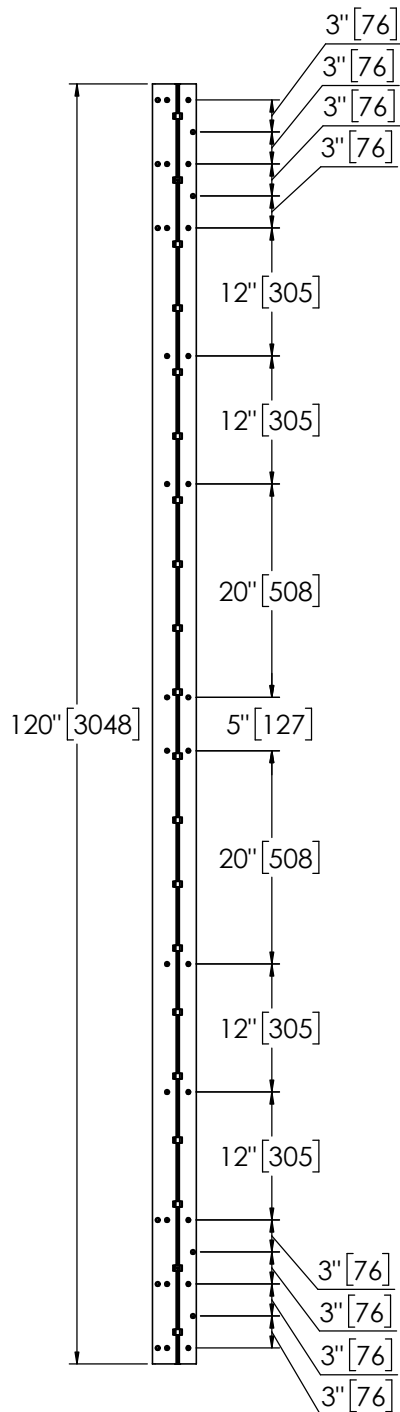

Architectural Door Accessories

ASSA ABLOY

Pemko 120" SPECIAL FULL MORTISE

The global leader in
door opening solutions

**** CAUTION ****
Due to Frame
Installation
Variations, Pre-drilling
For Fasteners IS NOT
Recommended