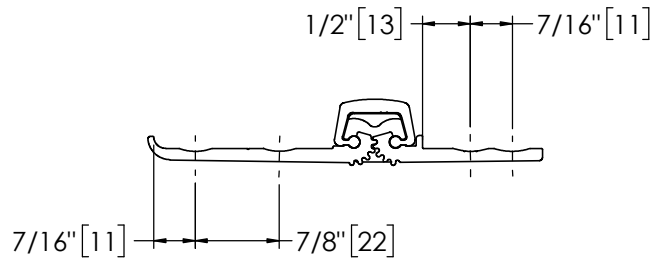

Architectural Door Accessories

ASSA ABLOY

Pemko 120" SPECIAL FULL MORTISE

The global leader in
door opening solutions

**** CAUTION ****
Due to Frame
Installation
Variations, Pre-drilling
For Fasteners IS NOT
Recommended