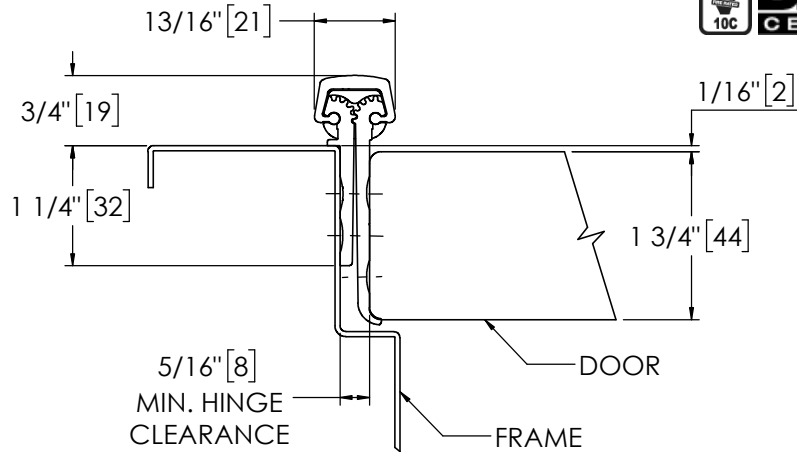

Architectural Door Accessories

ASSA ABLOY

Pemko 120" SPECIAL FULL MORTISE

The global leader in
door opening solutions

**** CAUTION ****
Due to Frame
Installation
Variations, Pre-drilling
For Fasteners IS NOT
Recommended